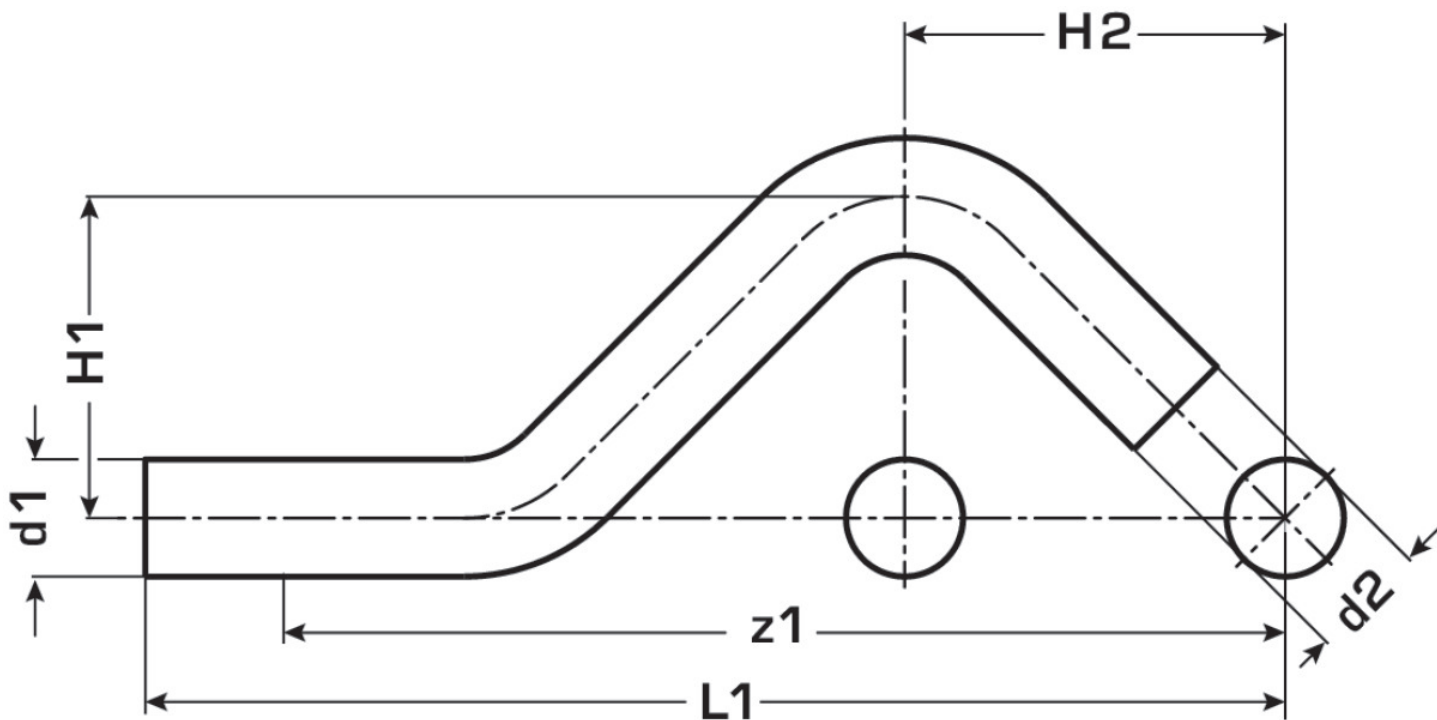

STEEL FIX EDELSTAHL

NP427 Stainless steel curved pipe male/male 28

53623EE0

Areas of application

Curved pipe for parallel lines m/m made of stainless steel 1.4404

Approvals:

Specifications

Product information

VPE1	5 SA1
VPE2	20 KT1
VPE3	500 DDP
weight	0,217 KGM
text	Stainless steel curved pipe male/male
INTRNR	73072980
main material group	STEELFIX
material group	EDELSTAHL pressfittings
code	NP427

Art. No	label	d1 mm	d2 mm	L1 mm	z1 mm
53623EE0	28	28	28	210	187