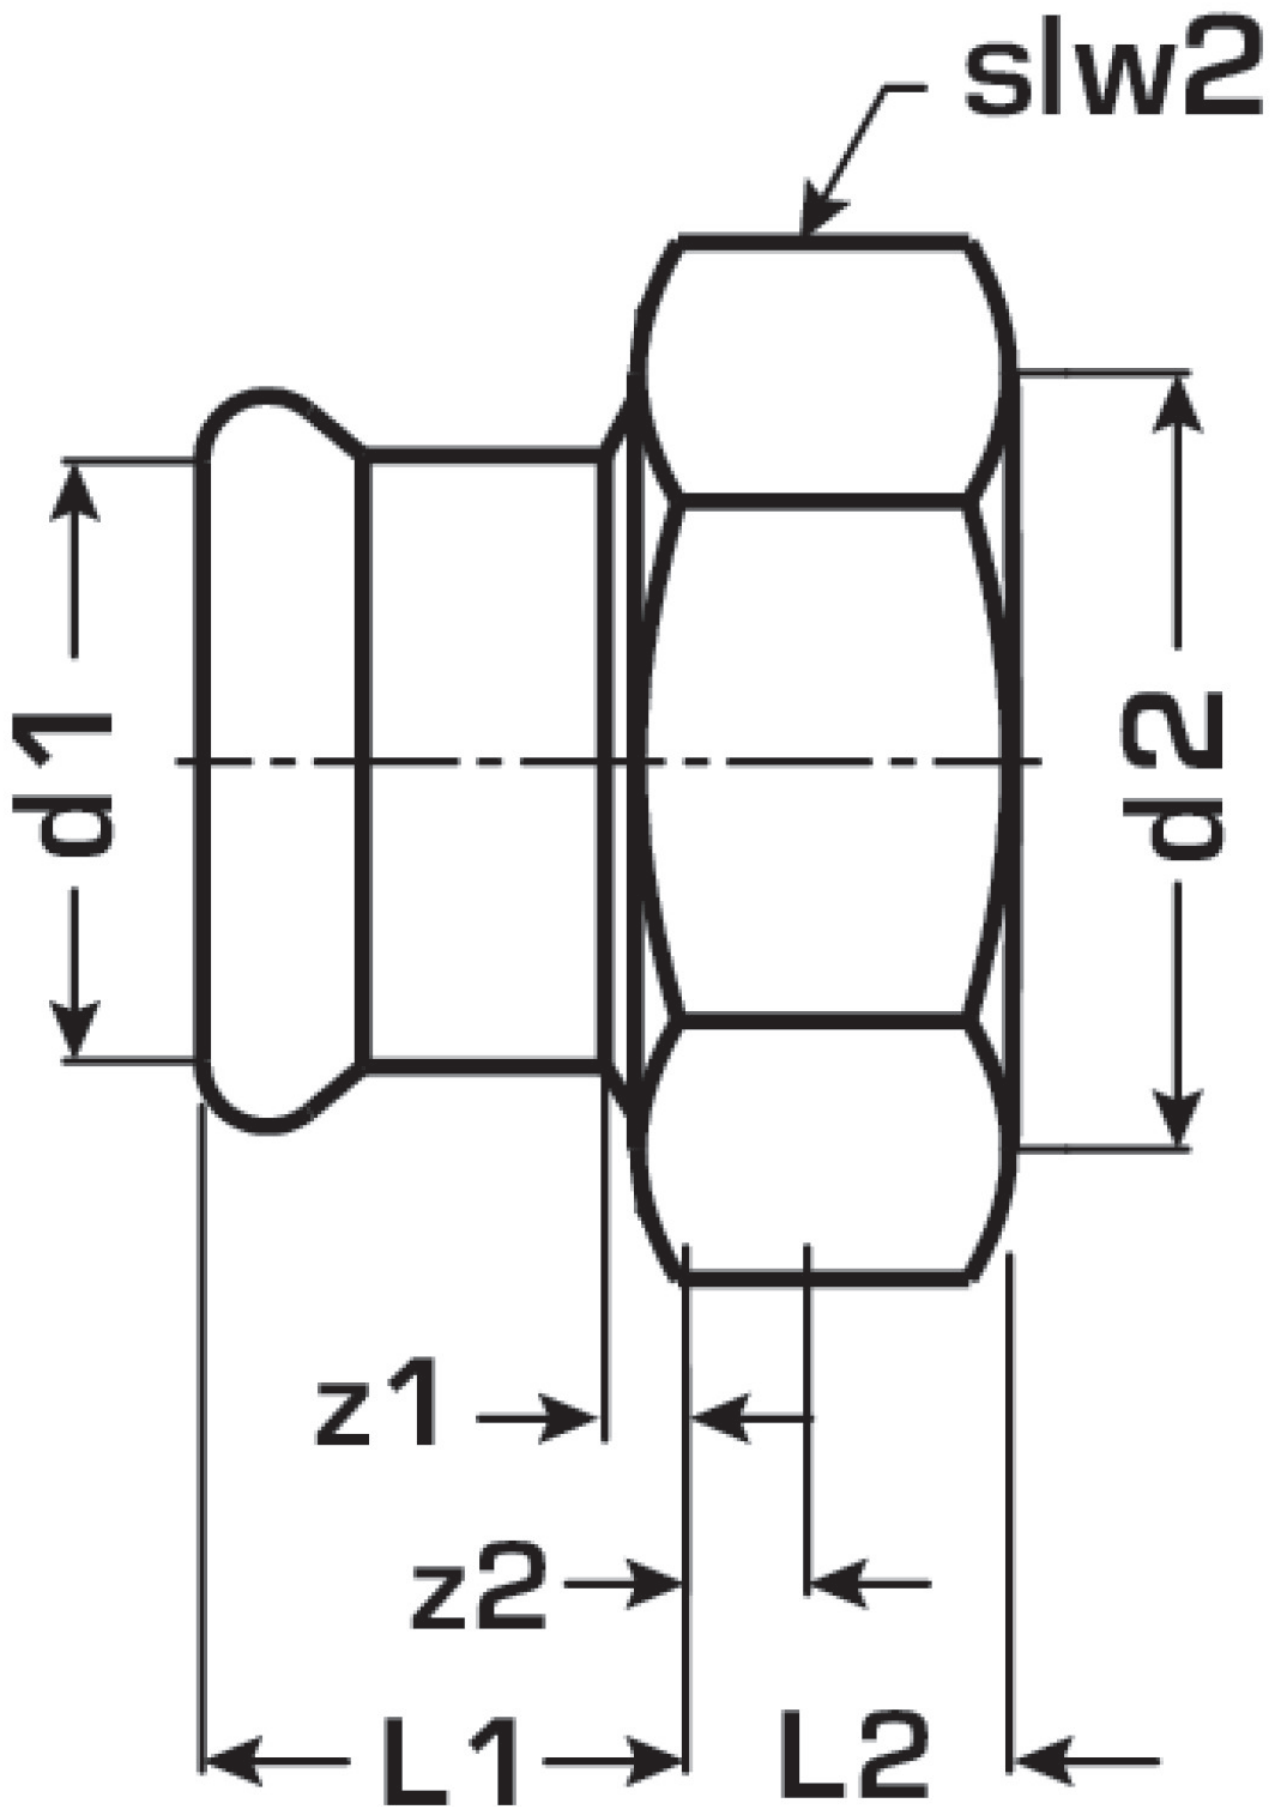

STEEL FIX EDELSTAHL

NP455 Stainless steel press-screw connection
female 15x3/4"

53703B04

Areas of application

Press-fit adaptor screw connection to fittings with female thread, made of stainless steel 1.4404, incl. EPDM sealing components, d15-54 "leak before pressed"

port 1	Pressmuffe
port 2	Innengewinde zylindrisch BSPT-Rp (ISO 7-1 / EN 10226-1)
execution	1-teilig
design	gerade
press contour	M

Product information

VPE1	10 SA1
VPE2	120 KT1
VPE3	3000 DDP
weight	0,086 KGM
text	Stainless steel press-screw connection female
INTRNR	73072980
main material group	STEELFIX
material group	EDELSTAHL pressfittings
code	NP455

Art. No	label	d2	d1 mm	L1 mm	L2 mm	z1 mm	z2 mm	slw2 mm
53703B04	15x3/4"	3/4 Zoll (20)	15	29	8	9	2	30

KE KELIT GmbH

A 4020 Linz, Ignaz-Mayer-Straße 17, Austria, Europe

PHONE +43 (0) 50 779 **E-MAIL** office@kekelit.com