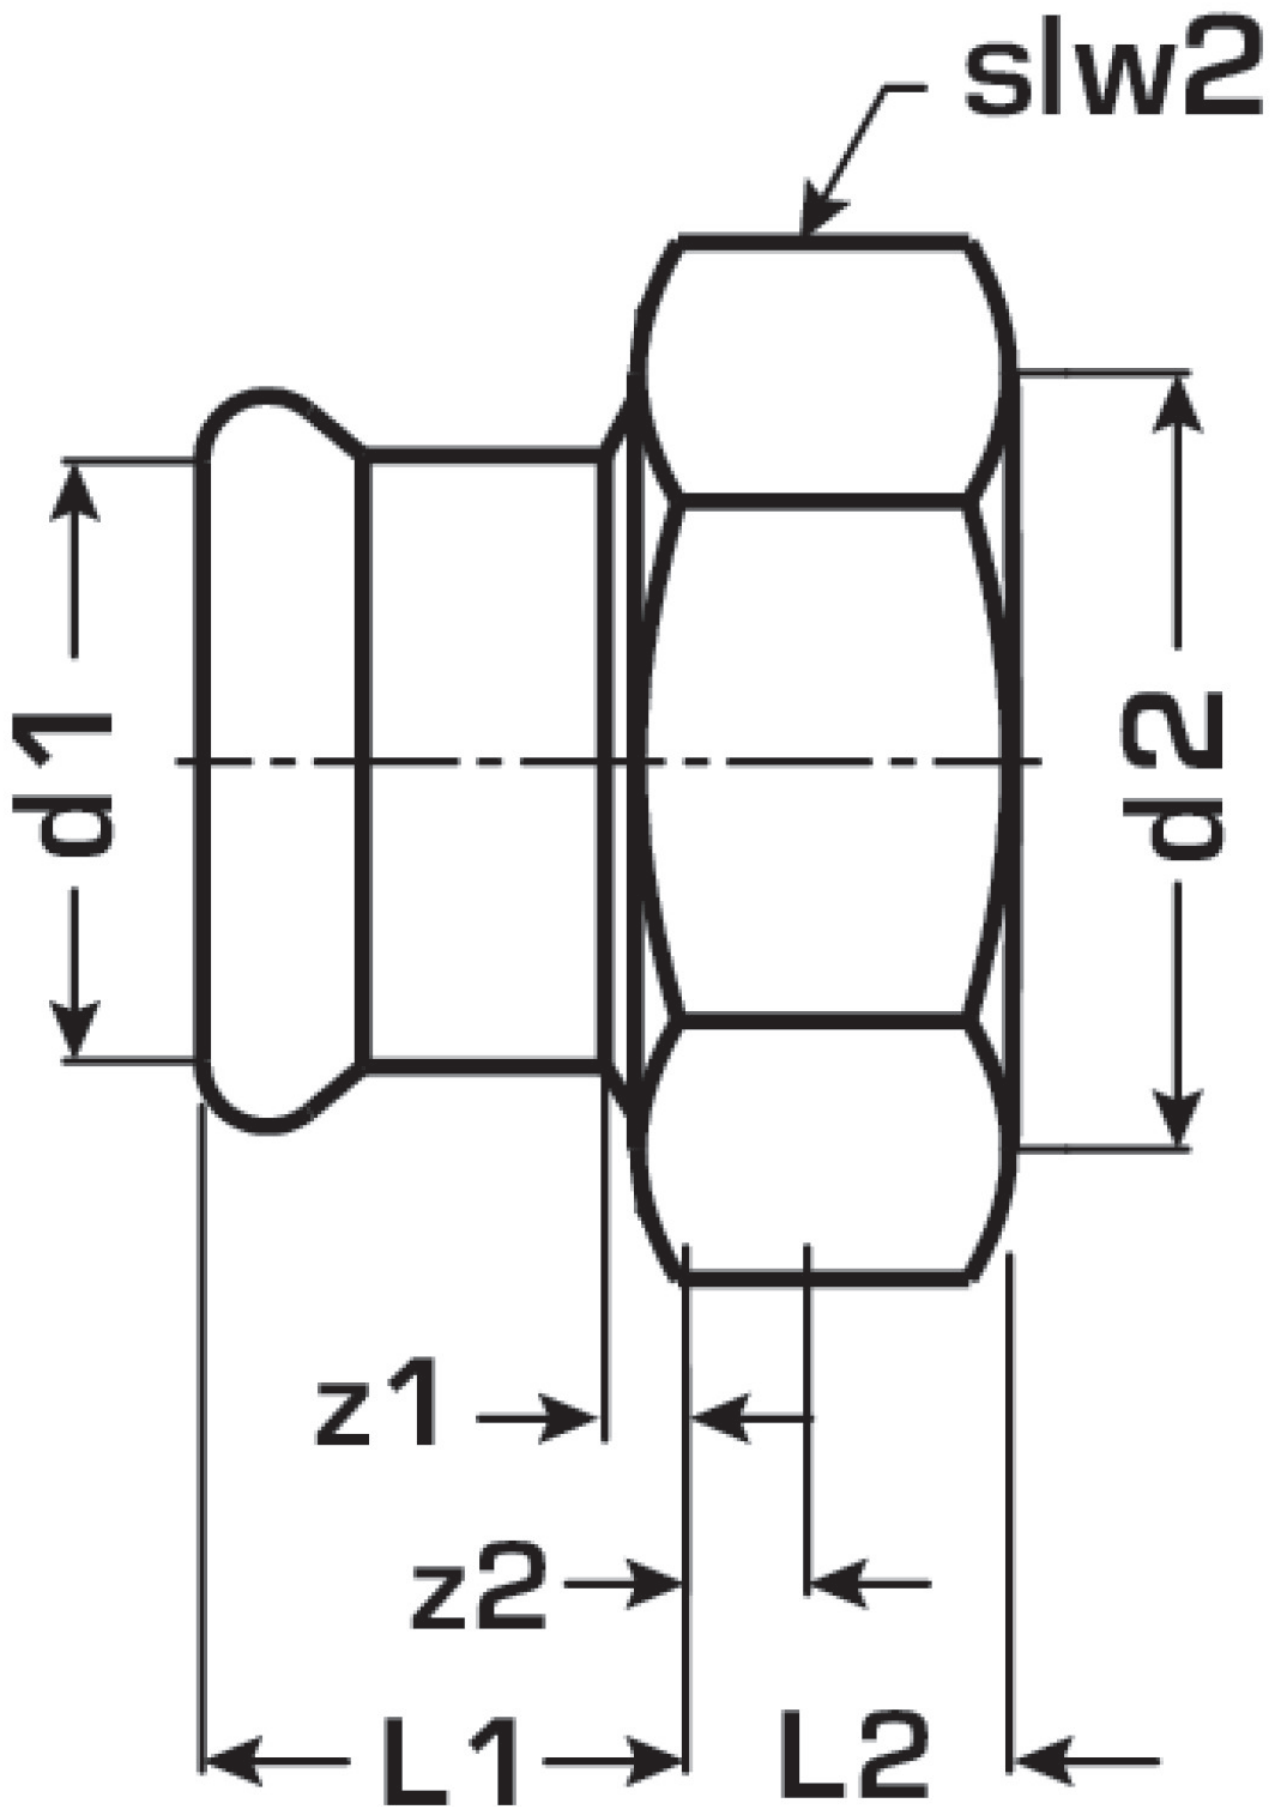

## Areas of application

Press-fit adaptor screw connection to fittings with female thread, made of stainless steel 1.4404, incl. EPDM sealing components, d15-54 "leak before pressed"

Press contour: M

## Article information

port 1	Pressmuffe
port 2	Innengewinde zylindrisch BSPT-Rp (ISO 7-1 / EN 10226-1)
execution	1-teilig
design	gerade
press contour	M

## Product information

VPE1	10 SA1
VPE2	60 KT1
VPE3	1500 DDP
weight	0,125 KGM
text	Stainless steel press-screw connection female
INTRNR	73072980
main material group	STEELFIX
material group	EDELSTAHL pressfittings
code	NP455

Art. No	label	d2	d1 mm	L1 mm	L2 mm	z1 mm	z2 mm	slw2 mm
53703D05	22x1"	1 Zoll (25)	22	30	10	9	2	37

**KE KELIT GmbH**

A 4020 Linz, Ignaz-Mayer-Straße 17, Austria, Europe

**PHONE** +43 (0) 50 779 **E-MAIL** [office@kekelit.com](mailto:office@kekelit.com)