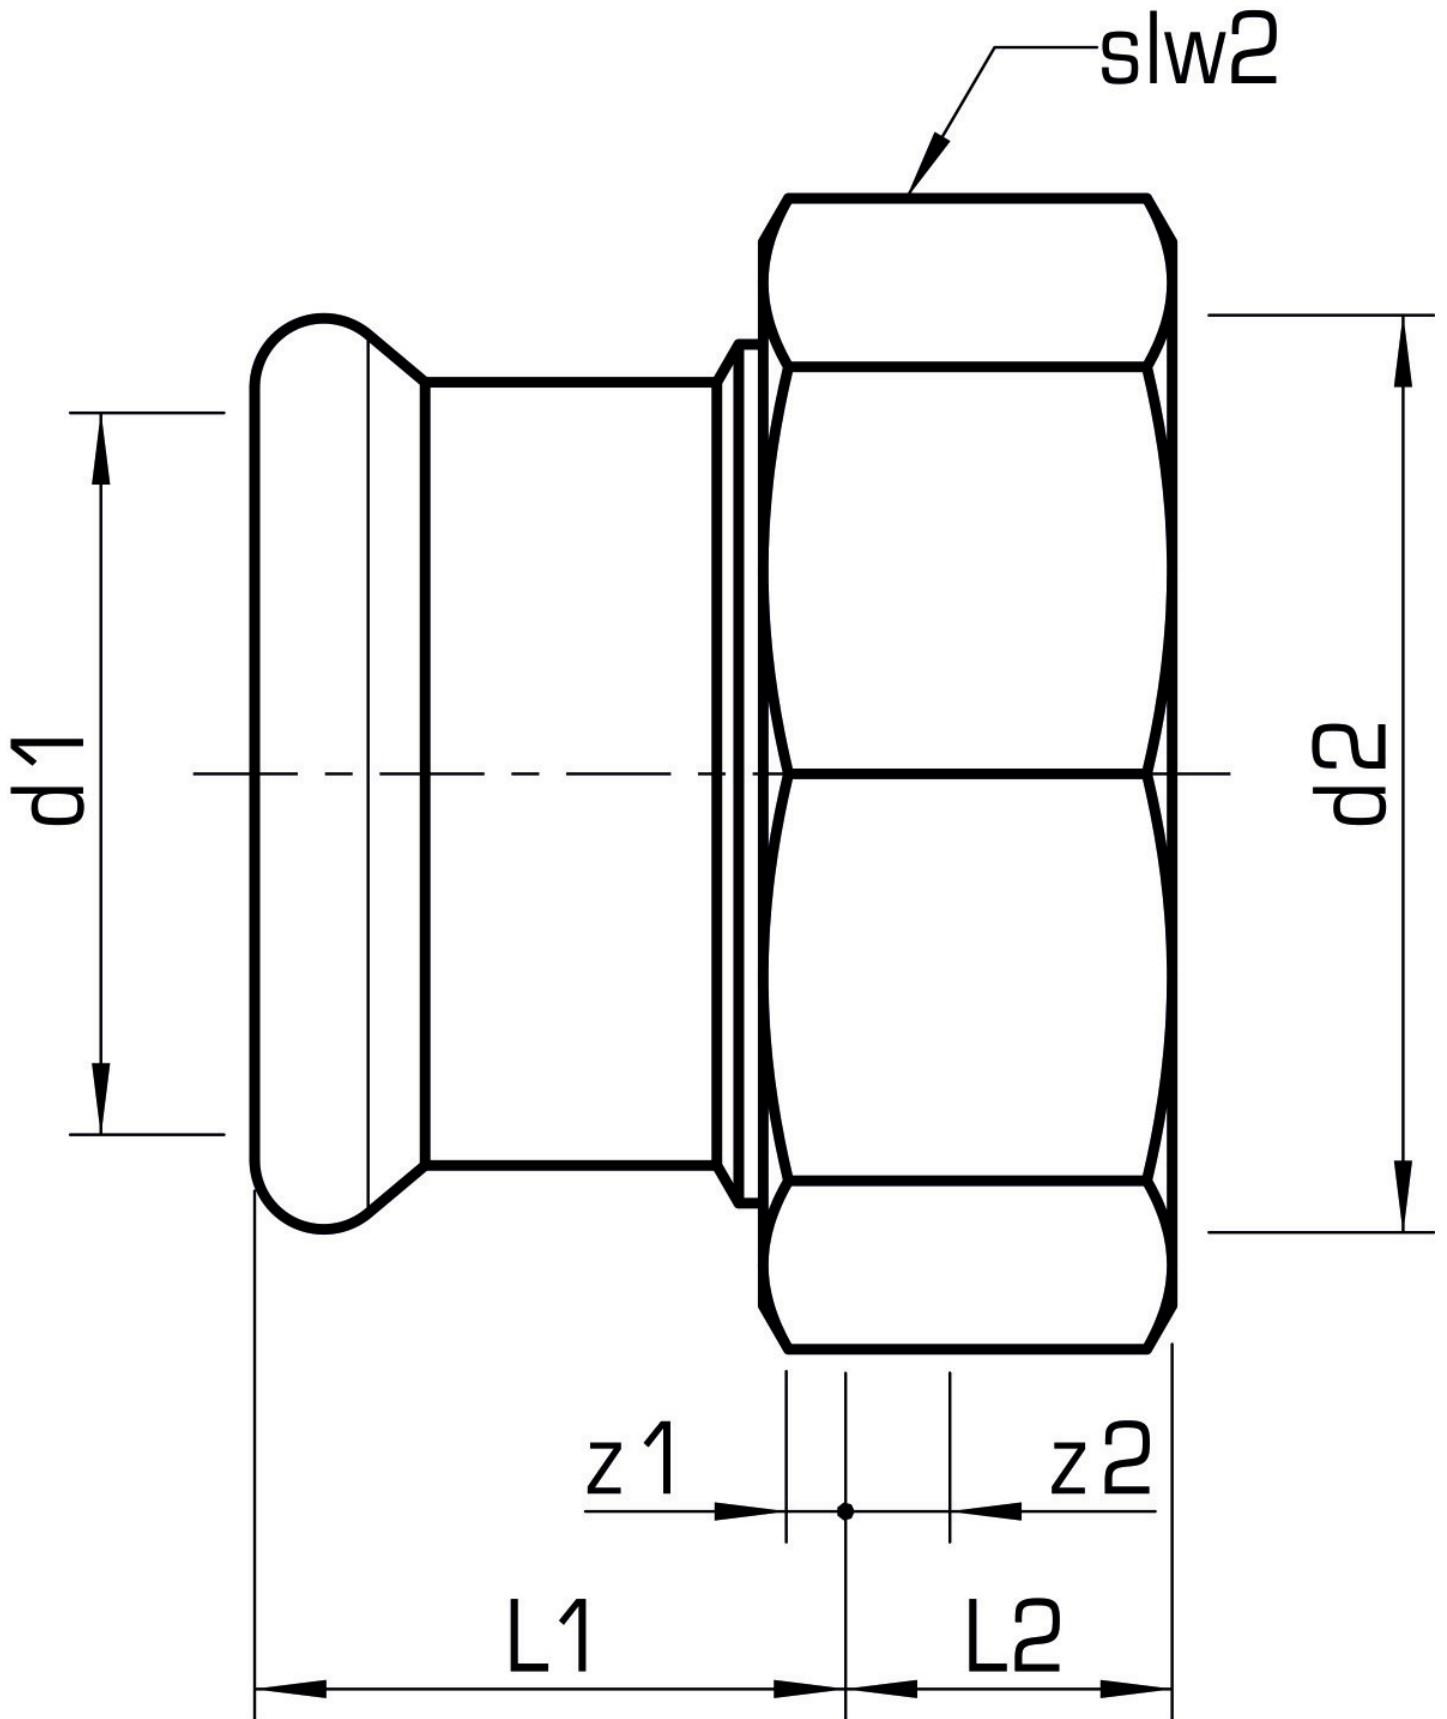

STEEL FIX EDELSTAHL

NP455 STEELFIX stainless steel press-fit-threaded union with female thread 28x5/4"

53703E06

Areas of application

Press-adapter female screw union to connect to fittings, made of stainless steel 1.4404, incl. EPDM sealing components, d15-54 "leak before pressed"

Press contour: M

Approvals:

Specifications

Article information

port 1	Pressmuffe
port 2	Innengewinde zylindrisch BSPT-Rp (ISO 7-1 / EN 10226-1)
execution	1-part
design	gerade
press contour	M

Product information

VPE1	10,00 SA1
VPE2	40,00 KT1
VPE3	1000,00 DDP
weight	0,195 KGM
text	STEELFIX stainless steel press-fit-threaded union with female thread
INTRNR	73072980
material group	EDELSTAHL pressfittings
code	NP455

Art. No	label	d2 Inches	d1 mm	L1 mm	L2 mm	z1 mm	z2 mm	slw2 mm
53703E06	28x5/4"	1 1/4"	28	26,5	15	3,5	4,5	46

KE KELIT GmbH

A 4020 Linz, Ignaz-Mayer-Straße 17, Austria, Europe

PHONE +43 (0) 50 779 **E-MAIL** office@kekelit.com