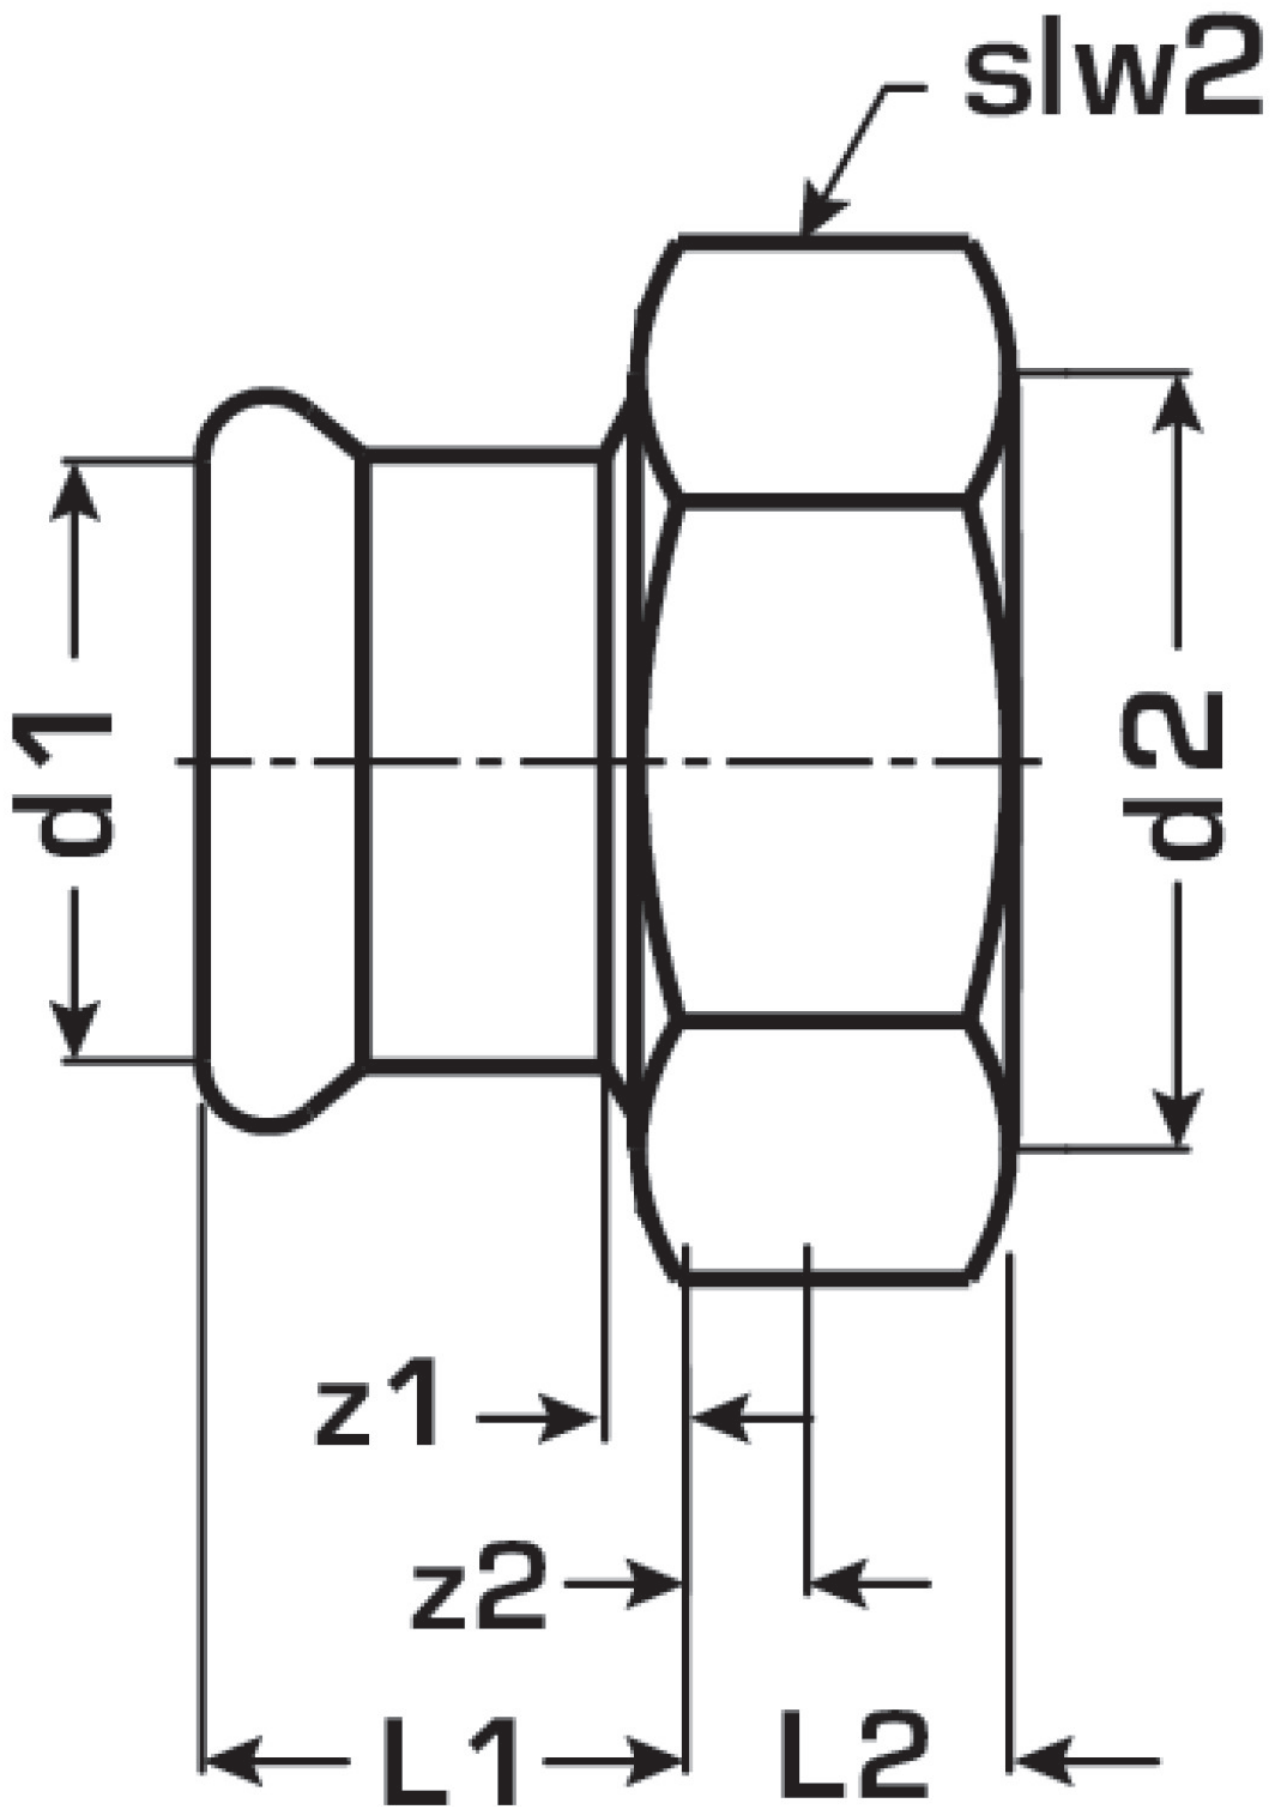

# STEEL FIX EDELSTAHL

NP455 Stainless steel press-screw connection  
female 28x5/4"

53703E06

## Areas of application

Press-fit adaptor screw connection to fittings with female thread, made of stainless steel 1.4404, incl. EPDM sealing components, d15-54 "leak before pressed"

Press contour: M

## Product information

VPE1	10 SA1
VPE2	40 KT1
VPE3	1000 DDP
weight	0,195 KGM
text	Stainless steel press-screw connection female
INTRNR	73072980
main material group	STEELFIX
material group	EDELSTAHL pressfittings
code	NP455

Art. No	label	d2	d1 mm	L1 mm	L2 mm	z1 mm	z2 mm	slw2 mm
53703E06	28x5/4"	1 1/4 Zoll (32)	28	31	10	8	2	46

**KE KELIT GmbH**

A 4020 Linz, Ignaz-Mayer-Straße 17, Austria, Europe

**PHONE** +43 (0) 50 779 **E-MAIL** [office@kekelit.com](mailto:office@kekelit.com)