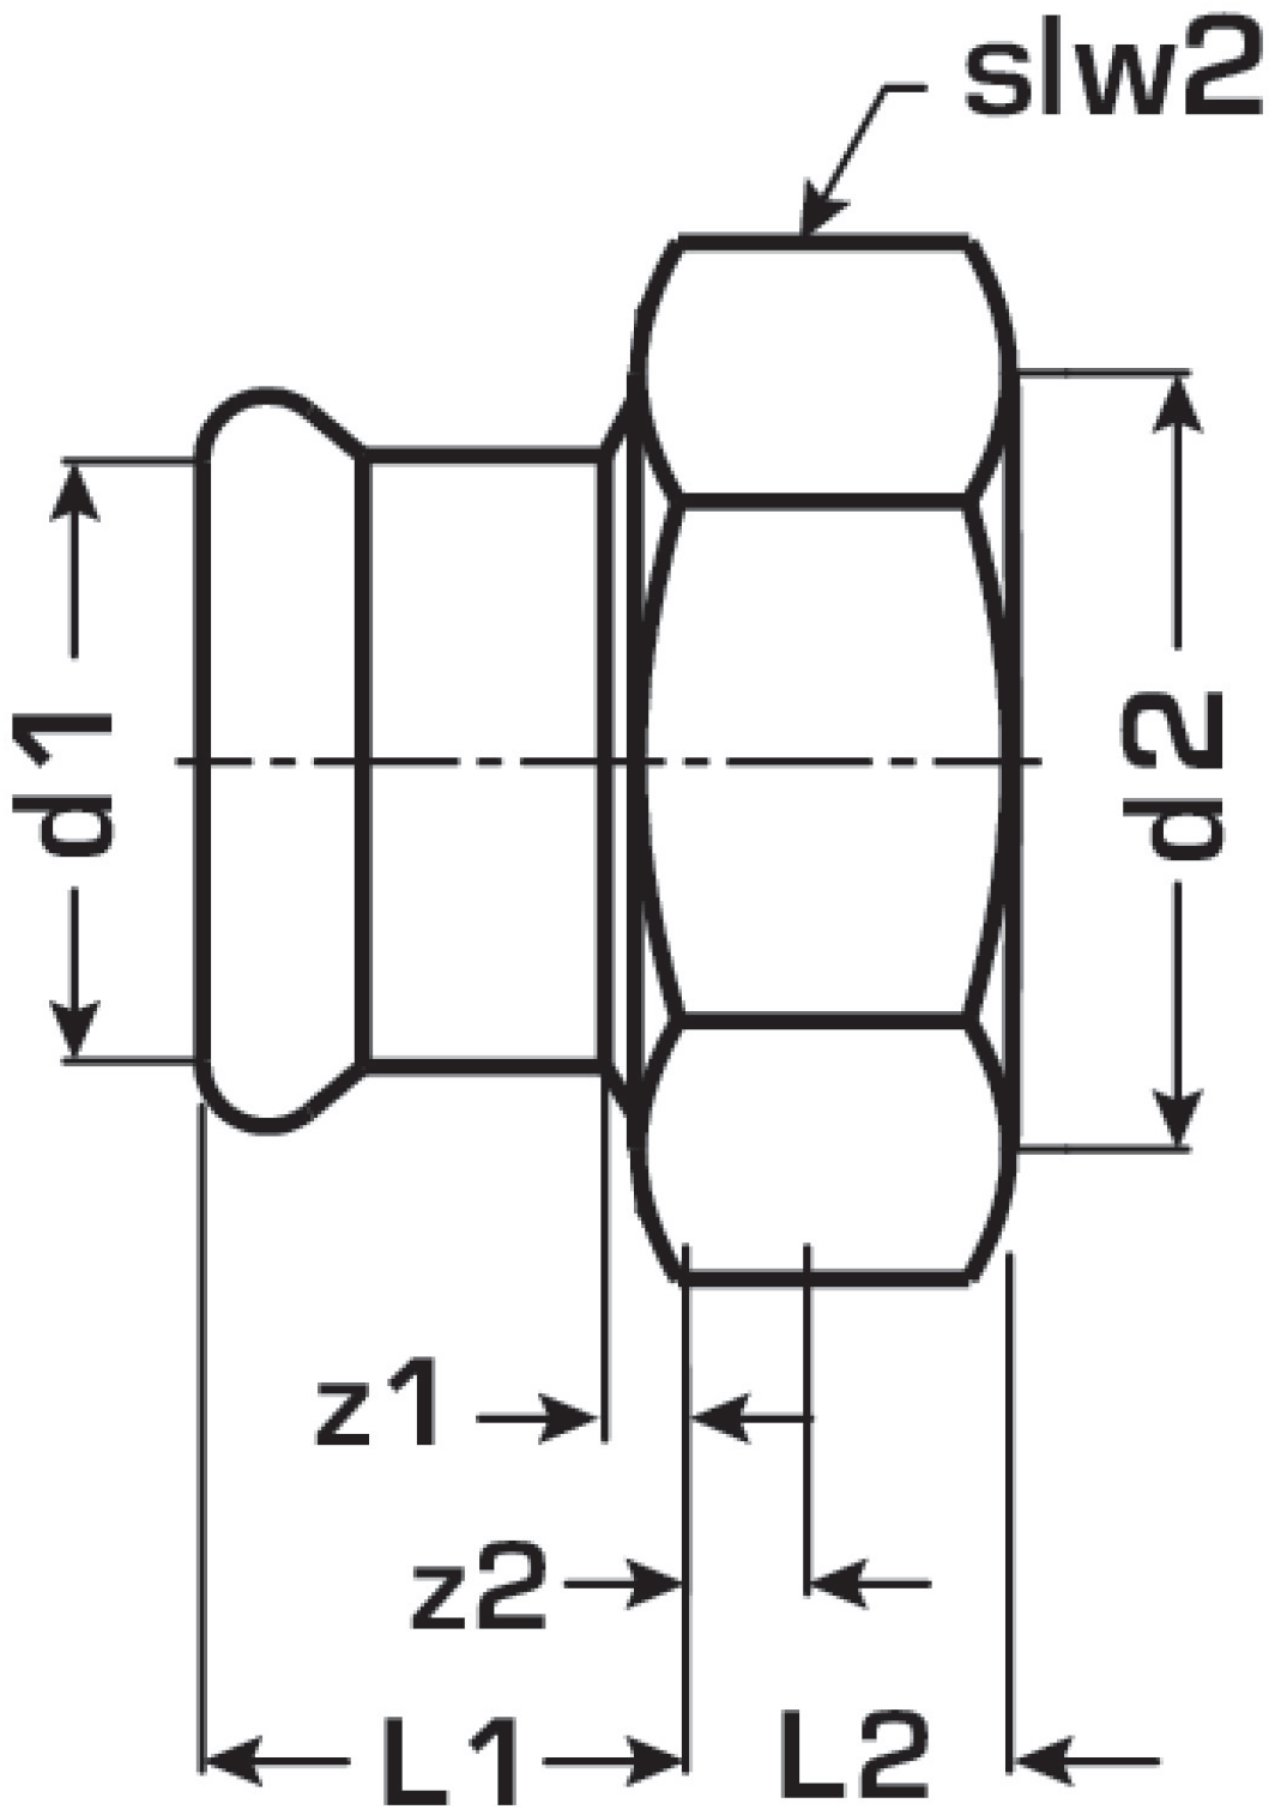

STEEL FIX EDELSTAHL

NP455 Stainless steel press-screw connection
female 35x6/4"

53703F07

Areas of application

Press-fit adaptor screw connection to fittings with female thread, made of stainless steel 1.4404, incl. EPDM sealing components, d15-54 "leak before pressed"

Press contour: M

Approvals:

Specifications

Article information

port 1	Pressmuffe
port 2	Innengewinde zylindrisch BSPT-Rp (ISO 7-1 / EN 10226-1)
execution	1-teilig
design	gerade
press contour	M

Product information

VPE1	4 SA1
VPE2	32 KT1
VPE3	800 DDP
weight	0,209 KGM
text	Stainless steel press-screw connection female
INTRNR	73072980
main material group	STEELFIX
material group	EDELSTAHL pressfittings
code	NP455

Art. No	label	d2	d1 mm	L1 mm	L2 mm	z1 mm	z2 mm	slw2 mm
53703F07	35x6/4"	1 1/2 Zoll (40)	35	34	11	8	2	52