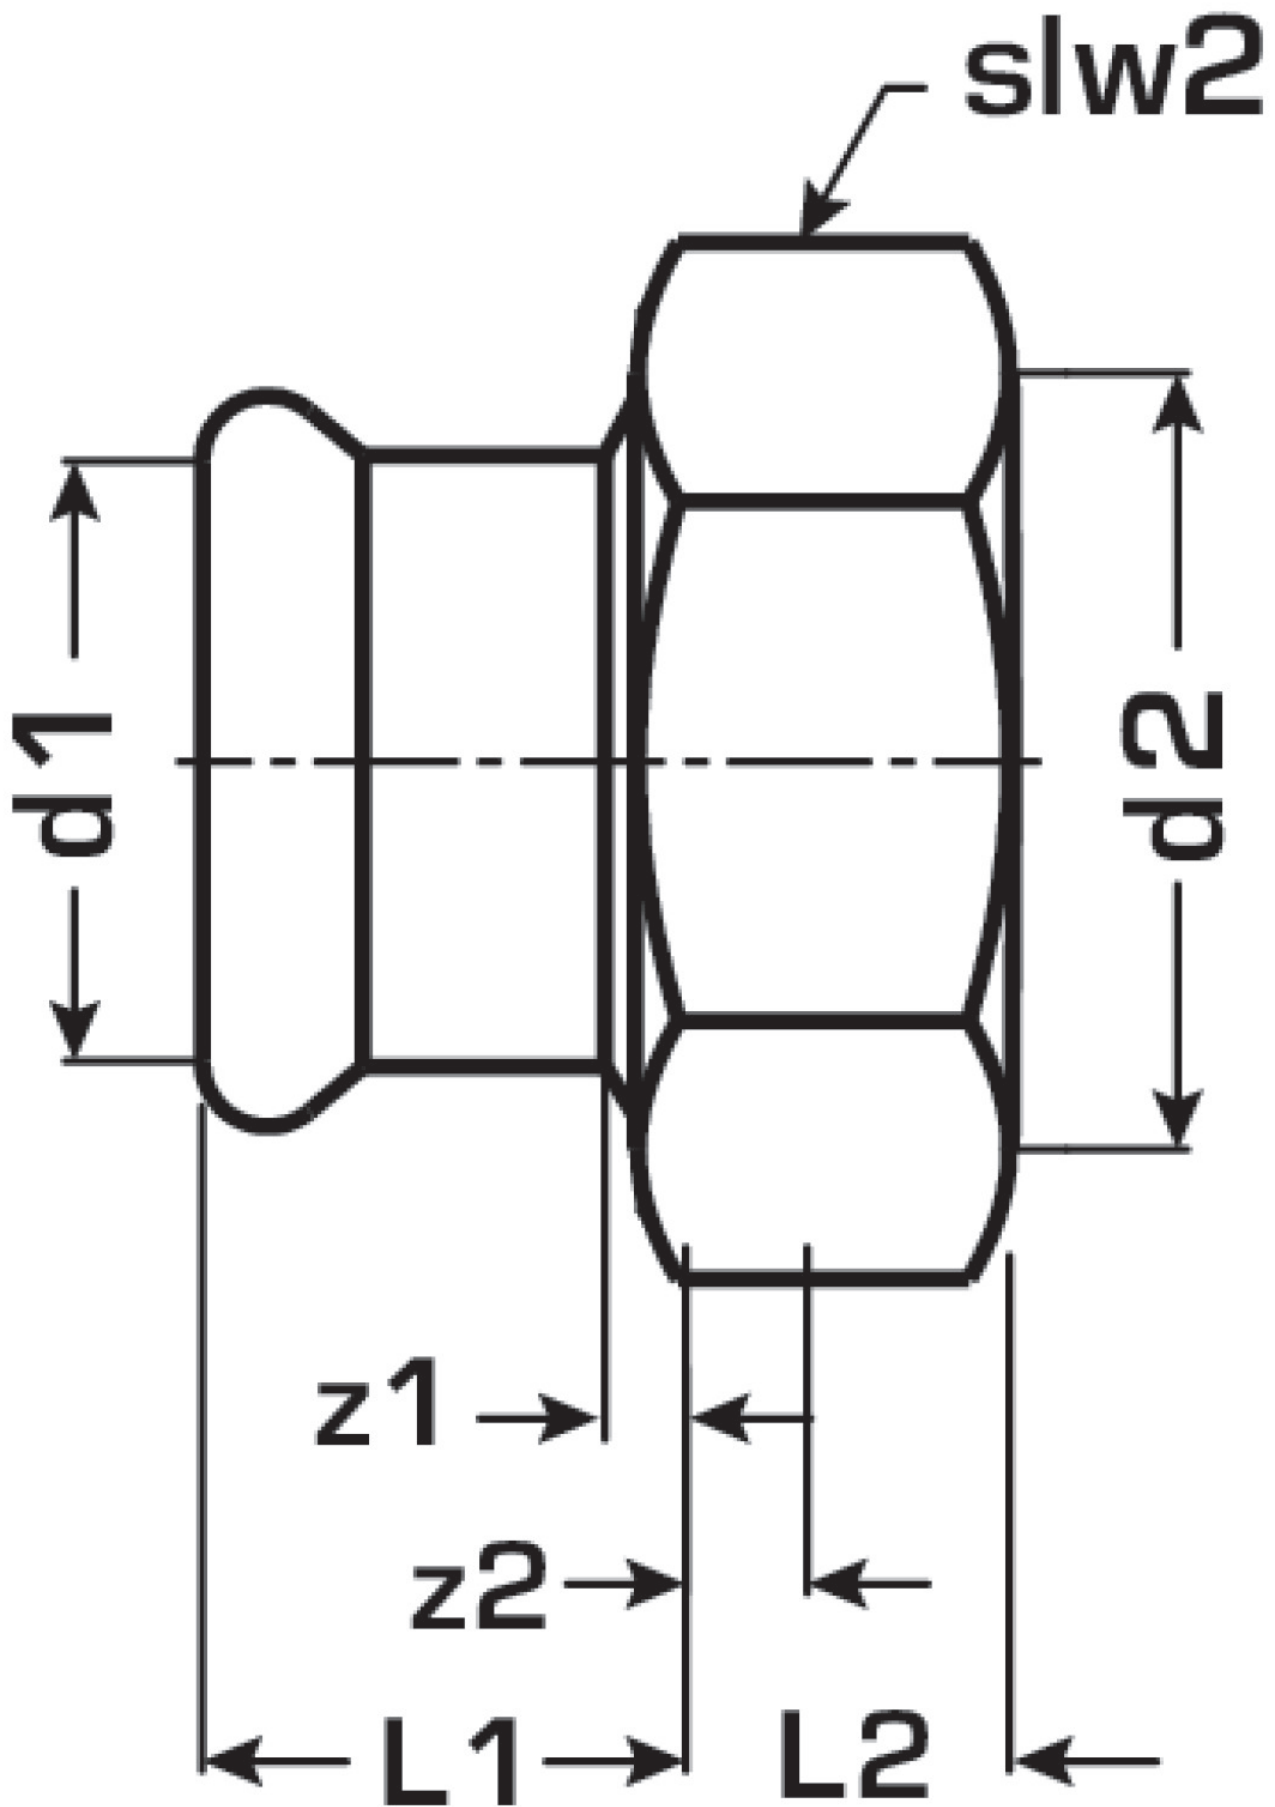

STEEL FIX EDELSTAHL

NP455 Stainless steel press-screw connection
female 42x1 3/4"

53703G08

Areas of application

Press-fit adaptor screw connection to fittings with female thread, made of stainless steel 1.4404, incl. EPDM sealing components, d15-54 "leak before pressed"

Press contour: M

Approvals:

Specifications

Article information

| | |
|---------------|---|
| port 1 | Pressmuffe |
| port 2 | Innengewinde zylindrisch BSPT-Rp (ISO 7-1 / EN 10226-1) |
| execution | 1-teilig |
| design | gerade |
| press contour | M |

Product information

| | |
|---------------------|---|
| VPE1 | 4 SA1 |
| VPE2 | 12 KT1 |
| VPE3 | 300 DDP |
| weight | 0,274 KGM |
| text | Stainless steel press-screw connection female |
| INTRNR | 73072980 |
| main material group | STEELFIX |
| material group | EDELSTAHL pressfittings |
| code | NP455 |

| Art. No | label | d2 | d1 mm | L1 mm | L2 mm | z1 mm | z2 mm | slw2 mm |
|----------|-----------|------------|-------|-------|-------|-------|-------|---------|
| 53703G08 | 42x1 3/4" | 1 3/4 Zoll | 42 | 41 | 11 | 11 | 2 | 58 |