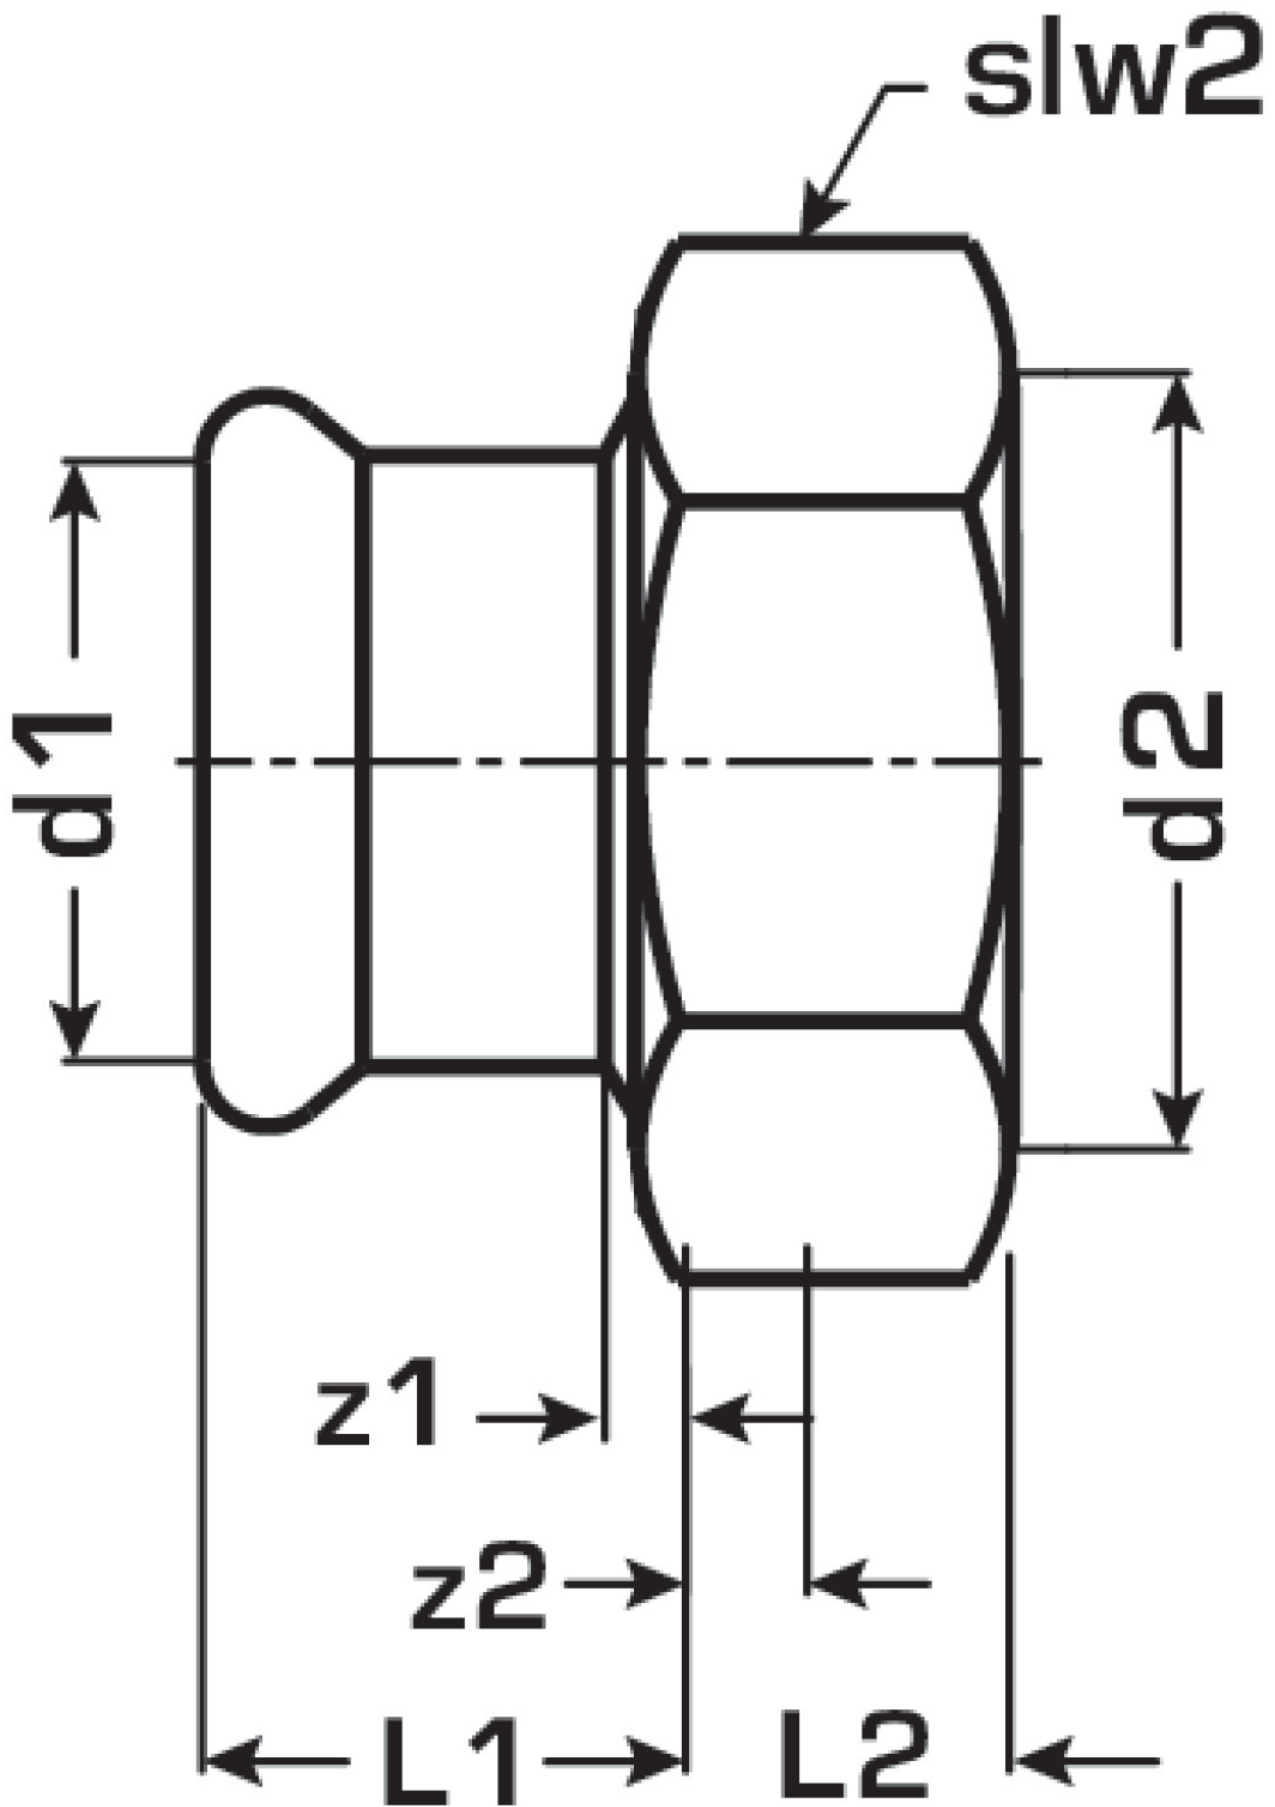

STEEL FIX EDELSTAHL

NP455 Stainless steel press-screw connection
female 54x2 3/8"

53703H11

Areas of application

Press-fit adaptor screw connection to fittings with female thread, made of stainless steel 1.4404, incl. EPDM sealing components, d15-54 "leak before pressed"

Press contour: M

Approvals:

Specifications

Article information

port 1	Pressmuffe
port 2	Innengewinde zylindrisch BSPT-Rp (ISO 7-1 / EN 10226-1)
execution	1-teilig
design	gerade
press contour	M

Product information

VPE1	4 SA1
VPE2	8 KT1
VPE3	200 DDP
weight	0,479 KGM
text	Stainless steel press-screw connection female
INTRNR	73072980
main material group	STEELFIX
material group	EDELSTAHL pressfittings
code	NP455

Art. No	label	d2	d1 mm	L1 mm	L2 mm	z1 mm	z2 mm	slw2 mm
53703H11	54x2 3/8"	2 3/8 Zoll	54	47	11	12	3	75