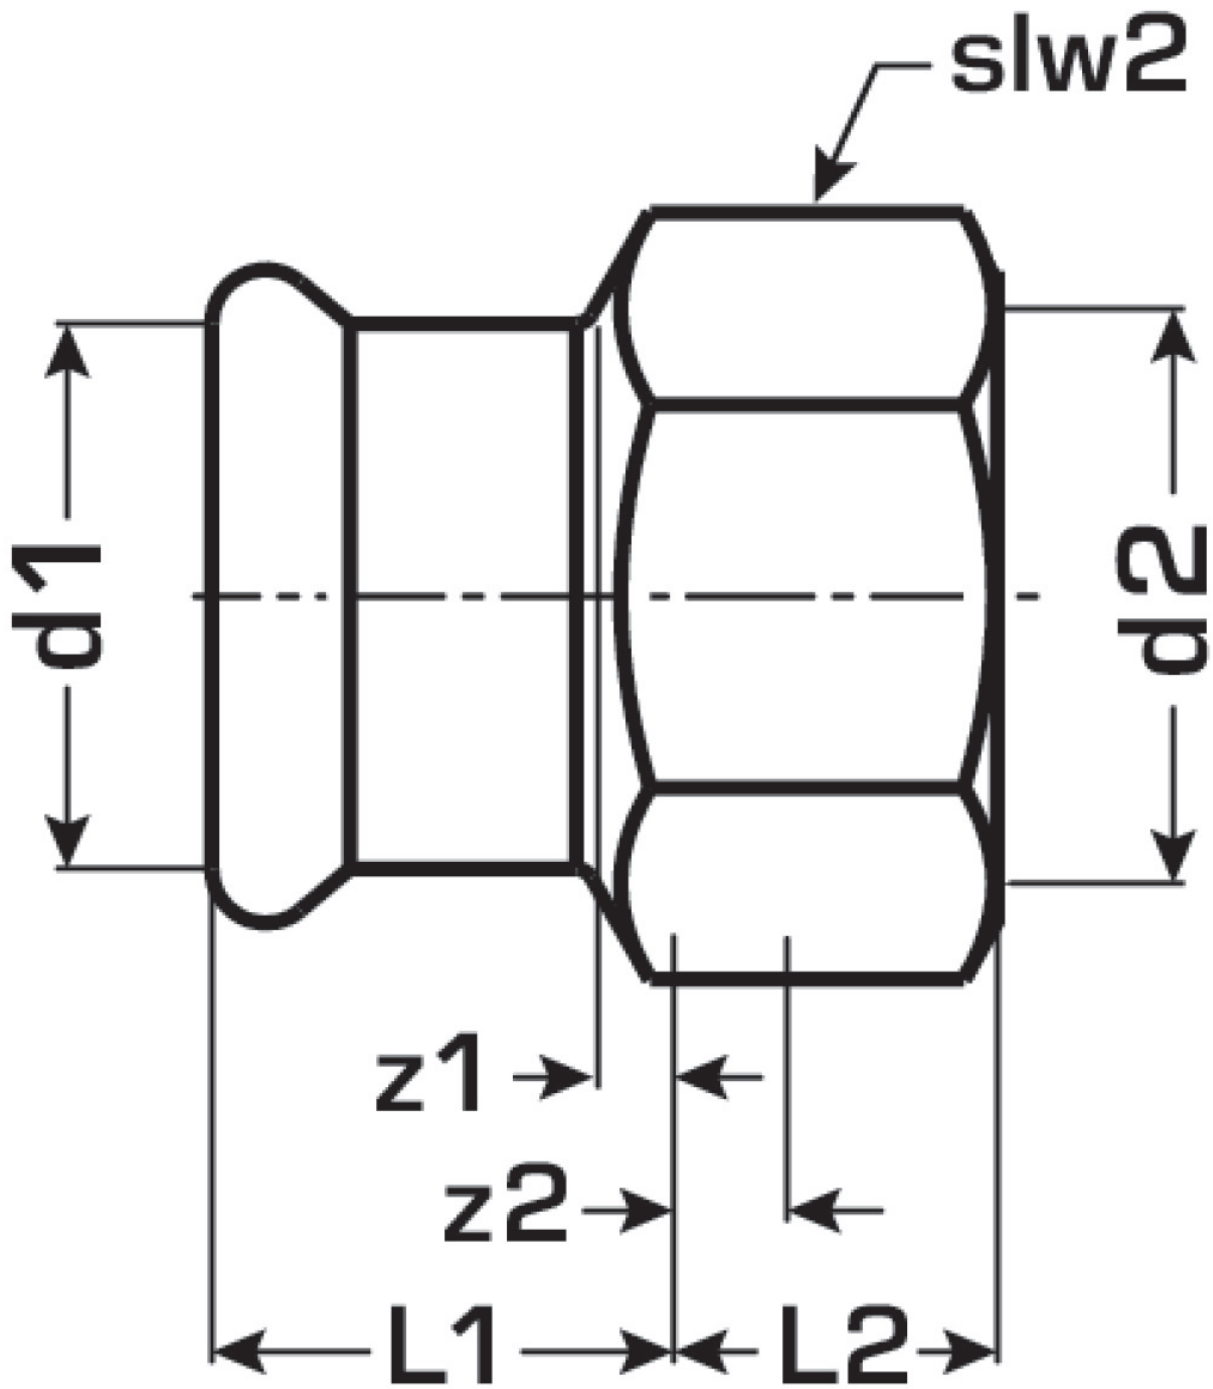

STEEL FIX EDELSTAHL

NP457 Stainless steel press-adaptor female
15x1/2"

53706B02

Areas of application

Press-fit adaptor with female thread made of stainless steel 1.4404, incl. EPDM sealing components, d15-54 "leak before pressed"

Press contour: M

Approvals:

Specifications

Article information

port 1	Pressmuffe
port 2	Innengewinde zylindrisch BSPT-Rp (ISO 7-1 / EN 10226-1)
execution	1-teilig
design	gerade
press contour	M

Product information

VPE1	10 SA1
VPE2	130 KT1
VPE3	3250 DDP
weight	0,048 KGM
text	Stainless steel press-adaptor female
INTRNR	73072980
main material group	STEELFIX
material group	EDELSTAHL pressfittings
code	NP457

Art. No	label	d2	d1 mm	L1 mm	L2 mm	z1 mm	z2 mm	slw2 mm
53706B02	15x1/2"	1/2 Zoll (15)	15	22	15	2	5	24