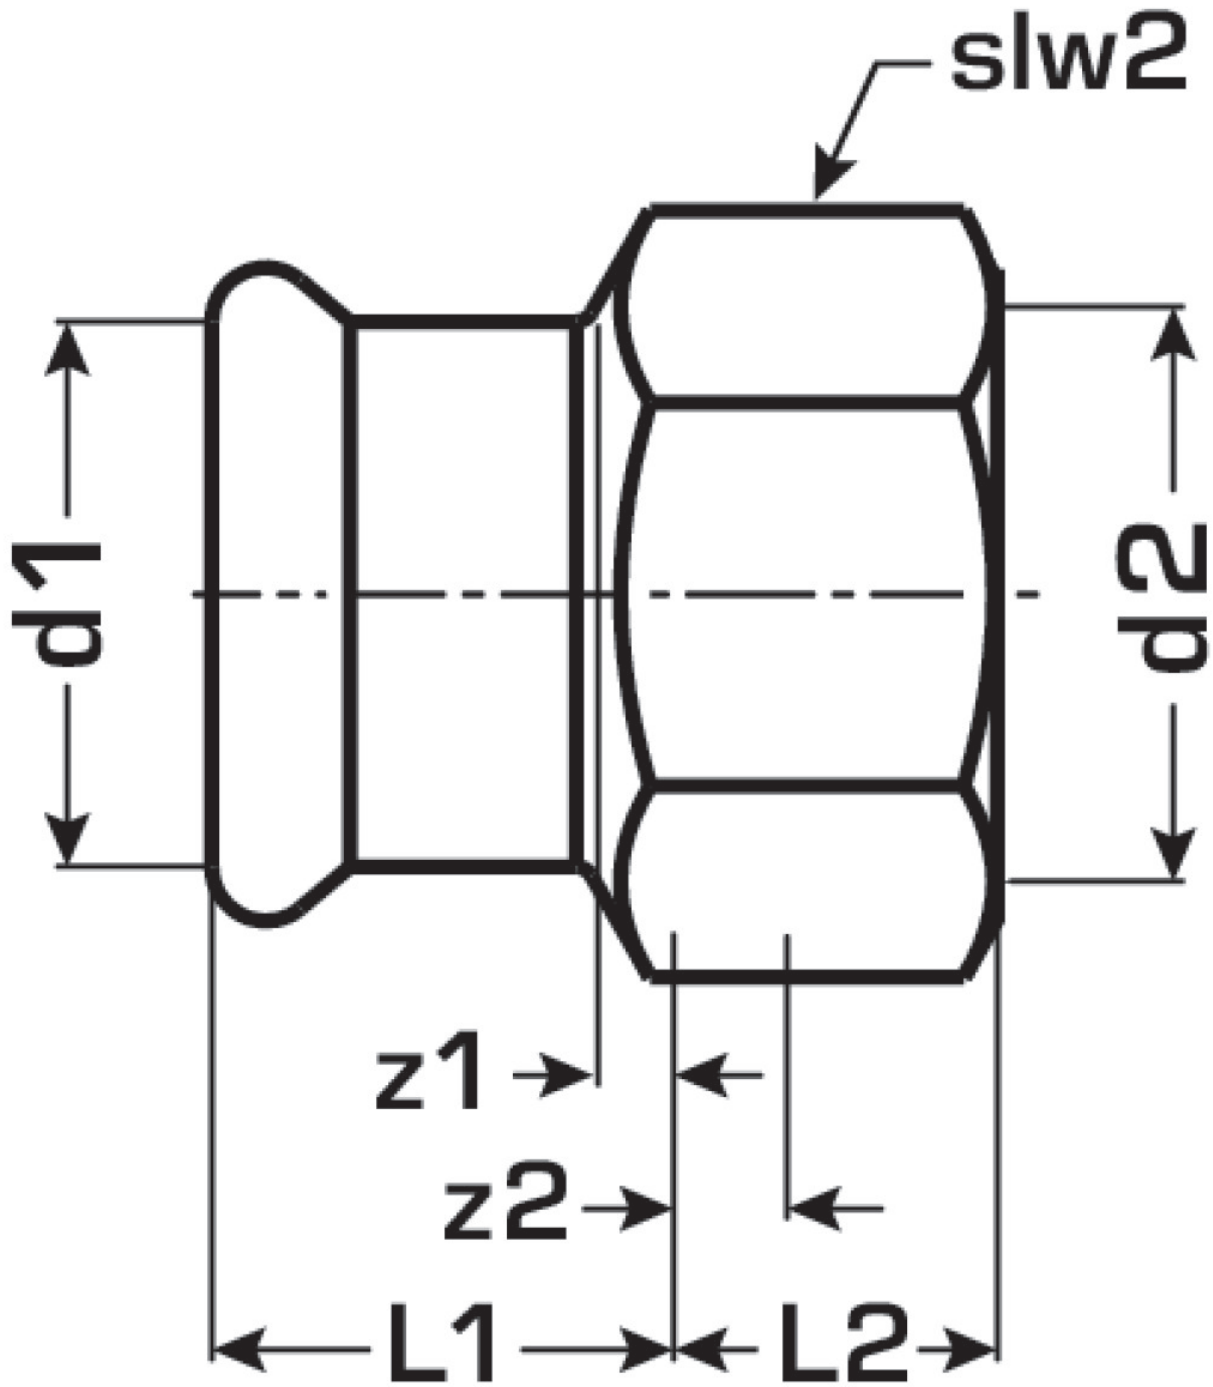

## Areas of application

Press-fit adaptor with female thread made of stainless steel 1.4404, incl. EPDM sealing components,  
d15-54 "leak before pressed"

Press contour: M

## Article information

port 1	Pressmuffe
port 2	Innengewinde zylindrisch BSPT-Rp (ISO 7-1 / EN 10226-1)
execution	1-teilig
design	gerade
press contour	M

## Product information

VPE1	10 SA1
VPE2	90 KT1
VPE3	2250 DDP
weight	0,065 KGM
text	Stainless steel press-adaptor female
INTRNR	73072980
main material group	STEELFIX
material group	EDELSTAHL pressfittings
code	NP457

Art. No	label	d2	d1 mm	L1 mm	L2 mm	z1 mm	z2 mm	slw2 mm
53706B04	15x3/4"	3/4 Zoll (20)	15	23	17	3	6	30