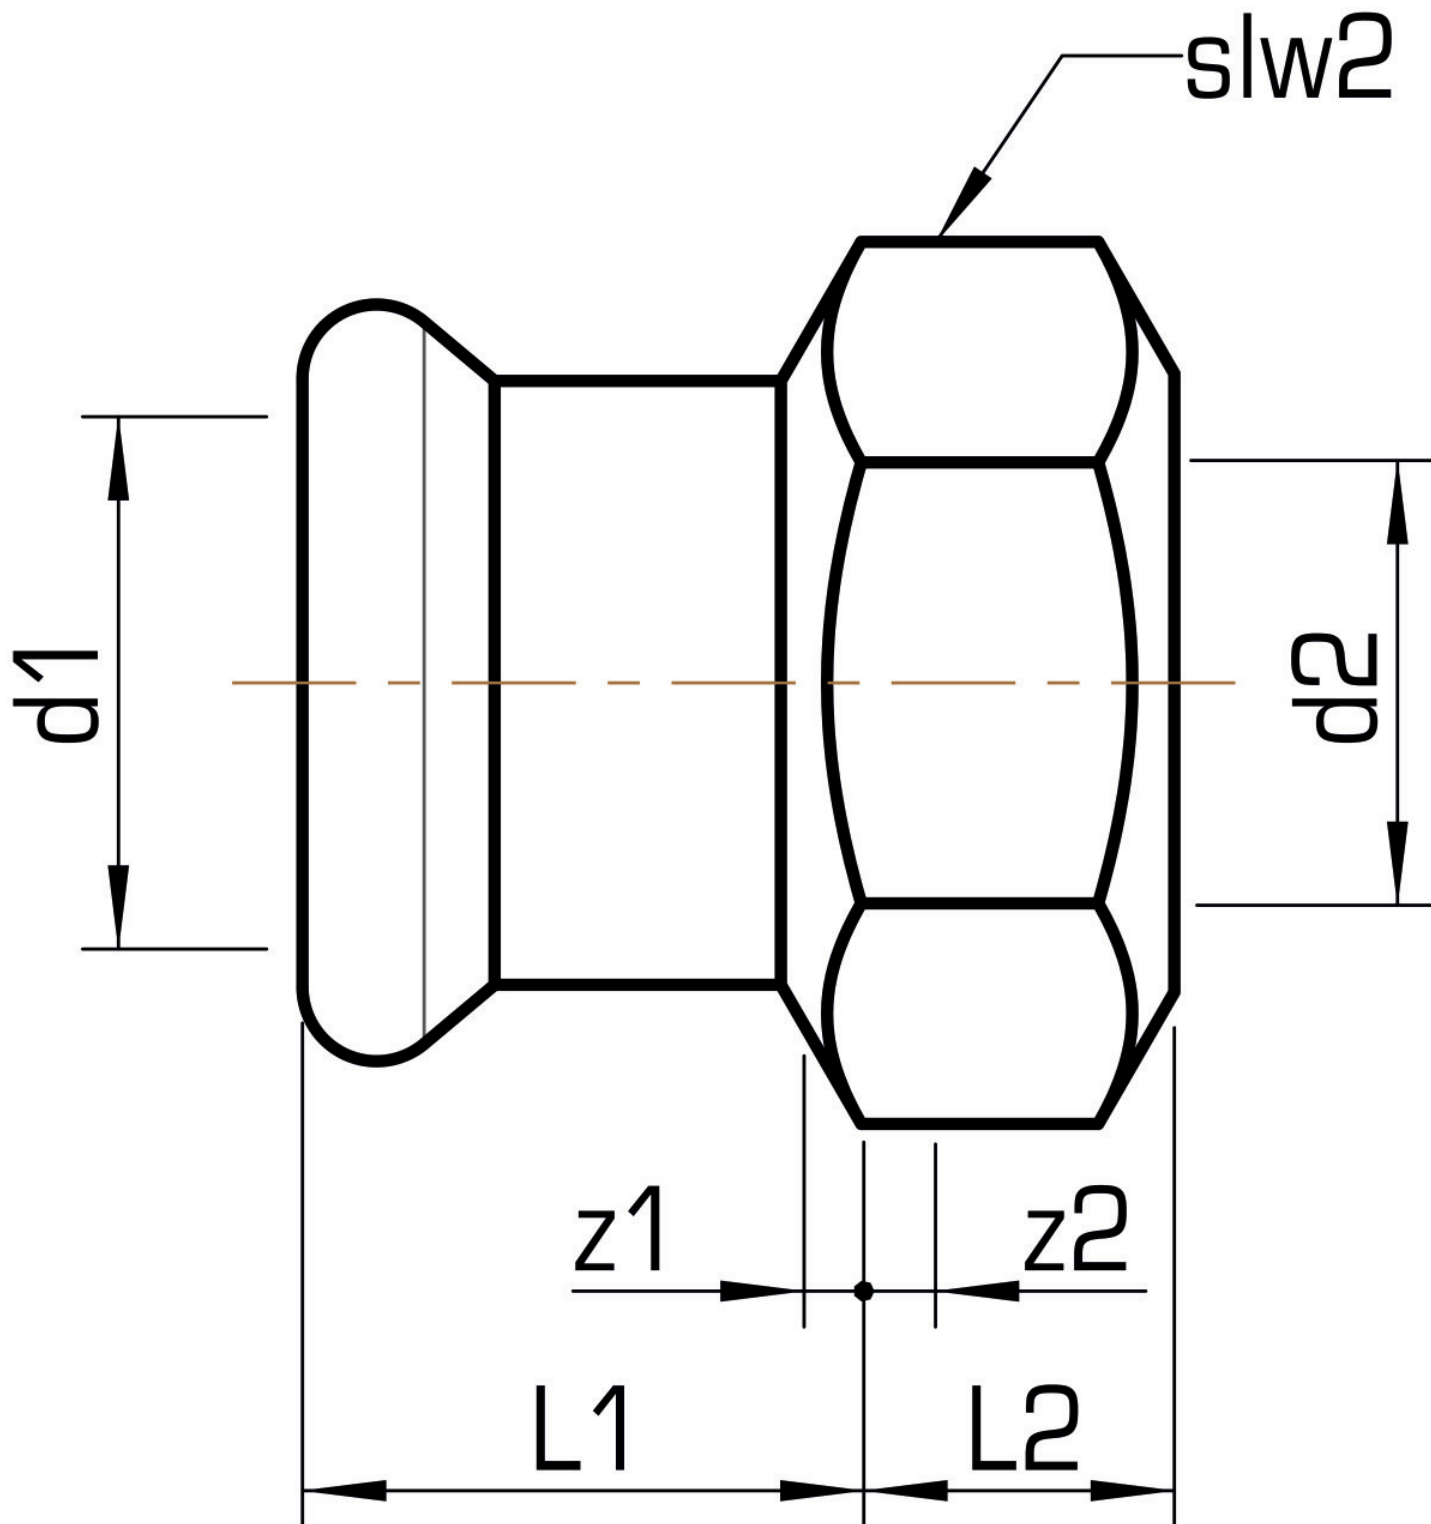

STEEL FIX EDELSTAHL

NP457 STEELFIX stainless steel press-fit-adapter with female thread 22x3/4"

53706D04

Areas of application

Press-adapter with female thread made of stainless steel 1.4404, incl. EPDM sealing components, d15-54 "leak before pressed"

Press contour: M

Approvals:

Specifications

Article information

port 1	Pressmuffe
port 2	Innengewinde zylindrisch BSPT-Rp (ISO 7-1 / EN 10226-1)
execution	1-part
design	gerade
press contour	M

Product information

VPE1	10,00 SA1
VPE2	100,00 KT1
VPE3	2500,00 DDP
weight	0,088 KGM
text	STEELFIX stainless steel press-fit-adapter with female thread
INTRNR	73072980
material group	EDELSTAHL pressfittings
code	NP457

Art. No	label	d2 Inches	d1 mm	L1 mm	L2 mm	z1 mm	z2 mm	slw2 mm
53706D04	22x3/4"	3/4 Zoll (20)	22	23	16,5	2	5,5	32