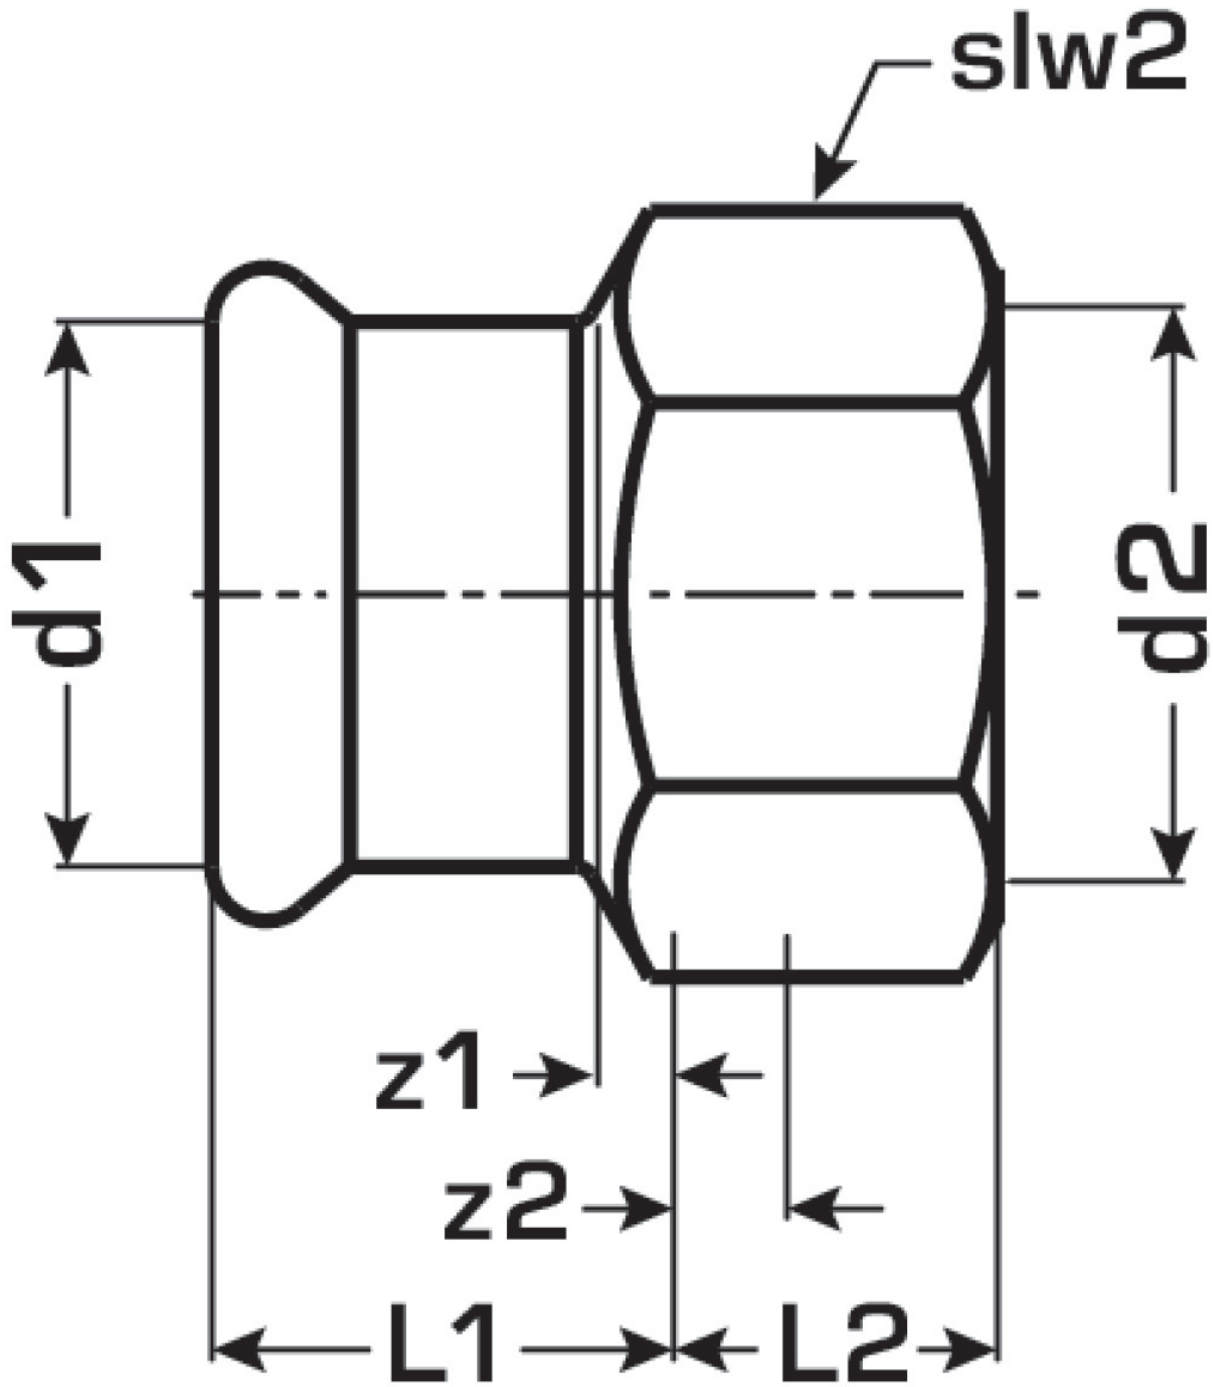

STEEL FIX EDELSTAHL

NP457 Stainless steel press-adaptor female
22x3/4"

53706D04

Areas of application

Press-fit adaptor with female thread made of stainless steel 1.4404, incl. EPDM sealing components, d15-54 "leak before pressed"

Press contour: M

Approvals:

Specifications

Article information

port 1	Pressmuffe
port 2	Innengewinde zylindrisch BSPT-Rp (ISO 7-1 / EN 10226-1)
execution	1-teilig
design	gerade
press contour	M

Product information

VPE1	10 SA1
VPE2	100 KT1
VPE3	2500 DDP
weight	0,088 KGM
text	Stainless steel press-adaptor female
INTRNR	73072980
main material group	STEELFIX
material group	EDELSTAHL pressfittings
code	NP457

Art. No	label	d2	d1 mm	L1 mm	L2 mm	z1 mm	z2 mm	slw2 mm
53706D04	22x3/4"	3/4 Zoll (20)	22	23	17	2	6	32