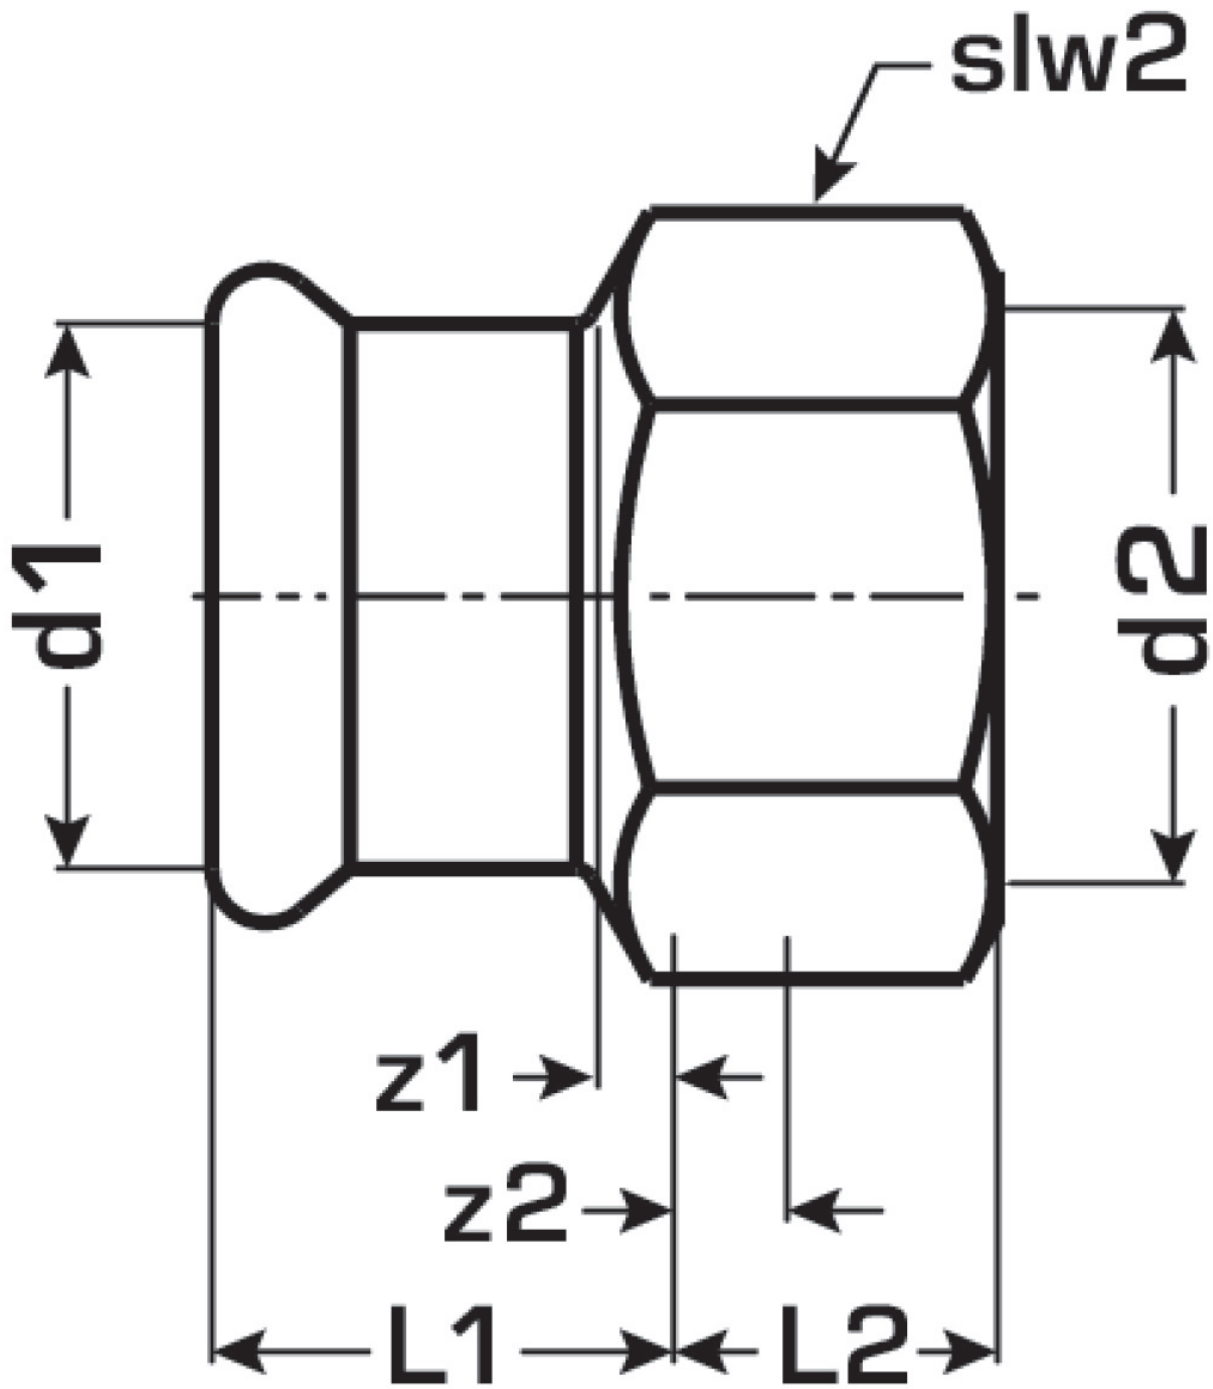

STEEL FIX EDELSTAHL

NP457 Stainless steel press-adaptor female
28x1/2"

53706E02

Areas of application

Press-fit adaptor with female thread made of stainless steel 1.4404, incl. EPDM sealing components, d15-54 "leak before pressed"

Press contour: M

Approvals:

Specifications

Article information

port 1	Pressmuffe
port 2	Innengewinde zylindrisch BSPT-Rp (ISO 7-1 / EN 10226-1)
execution	1-teilig
design	gerade
press contour	M

Product information

VPE1	10 SA1
VPE2	60 KT1
VPE3	1500 DDP
weight	0,194 KGM
text	Stainless steel press-adaptor female
INTRNR	73072980
main material group	STEELFIX
material group	EDELSTAHL pressfittings
code	NP457

Art. No	label	d2	d1 mm	L1 mm	L2 mm	z1 mm	z2 mm	slw2 mm
53706E02	28x1/2"	1/2 Zoll (15)	28	26	12	3	1	38