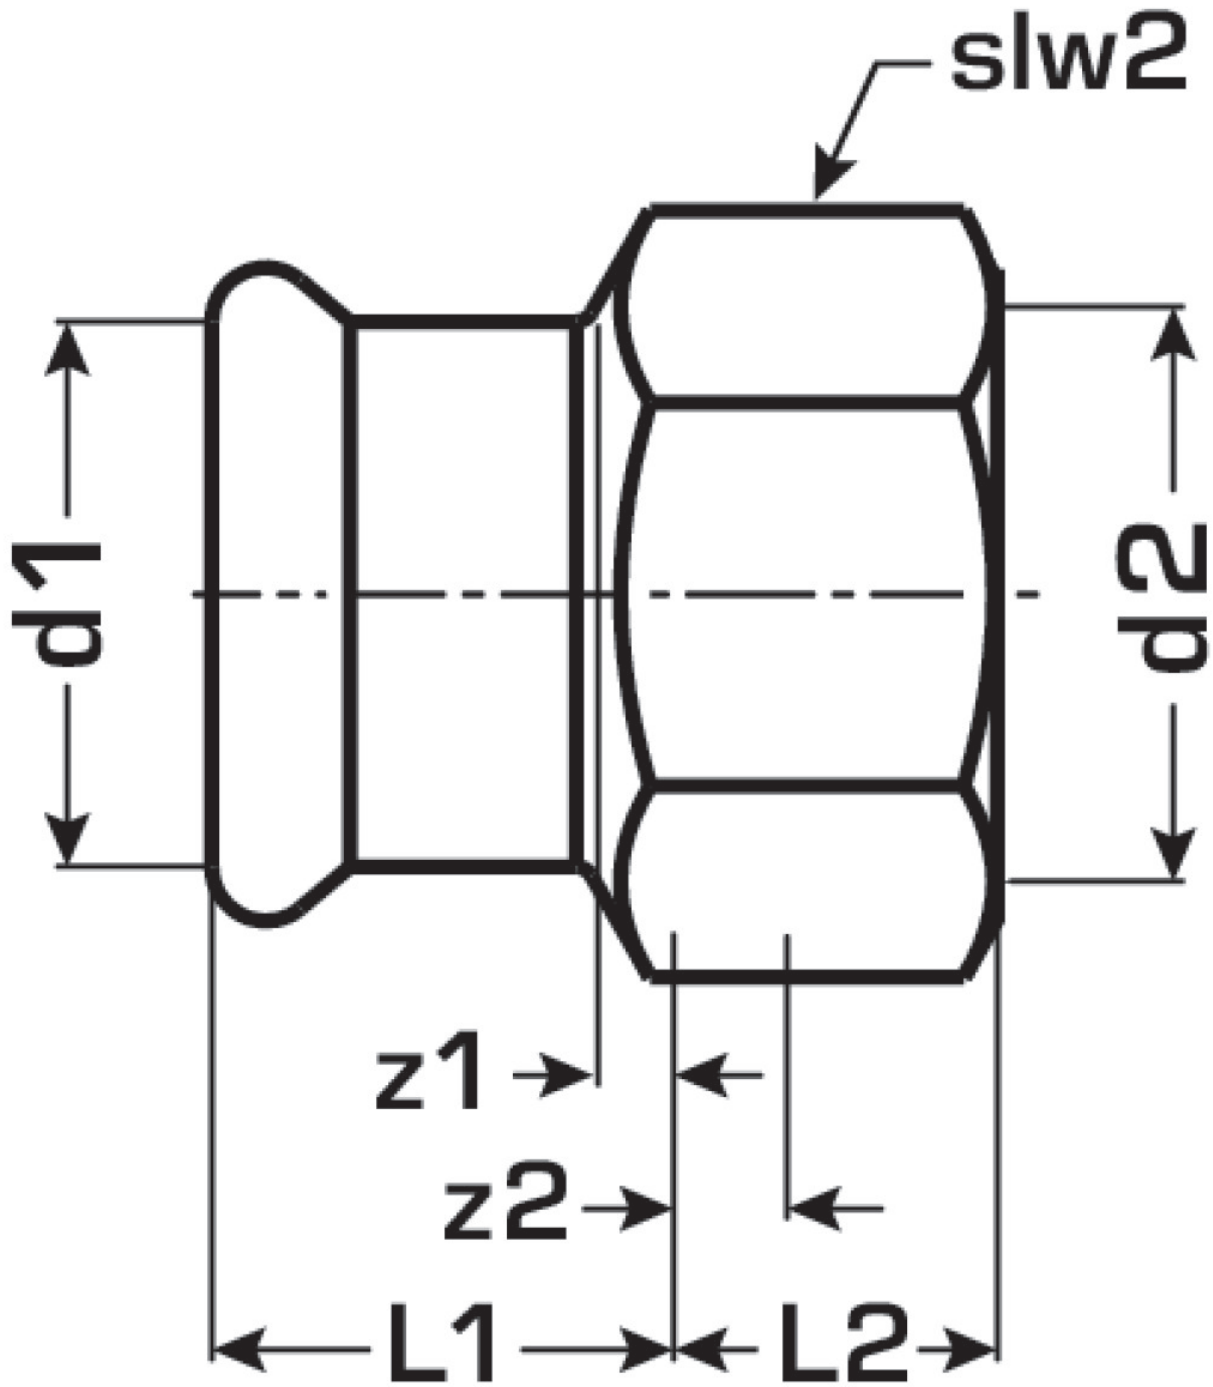

STEEL FIX EDELSTAHL

NP457 Stainless steel press-adaptor female
28x1"

53706E05

Areas of application

Press-fit adaptor with female thread made of stainless steel 1.4404, incl. EPDM sealing components, d15-54 "leak before pressed"

Press contour: M

Approvals:

Specifications

Article information

port 1	Pressmuffe
port 2	Innengewinde zylindrisch BSPT-Rp (ISO 7-1 / EN 10226-1)
execution	1-teilig
design	gerade
press contour	M

Product information

VPE1	10 SA1
VPE2	40 KT1
VPE3	1000 DDP
weight	0,16 KGM
text	Stainless steel press-adaptor female
INTRNR	73072980
main material group	STEELFIX
material group	EDELSTAHL pressfittings
code	NP457

Art. No	label	d2	d1 mm	L1 mm	L2 mm	z1 mm	z2 mm	slw2 mm
53706E05	28x1"	1 Zoll (25)	28	25	20	2	7	38