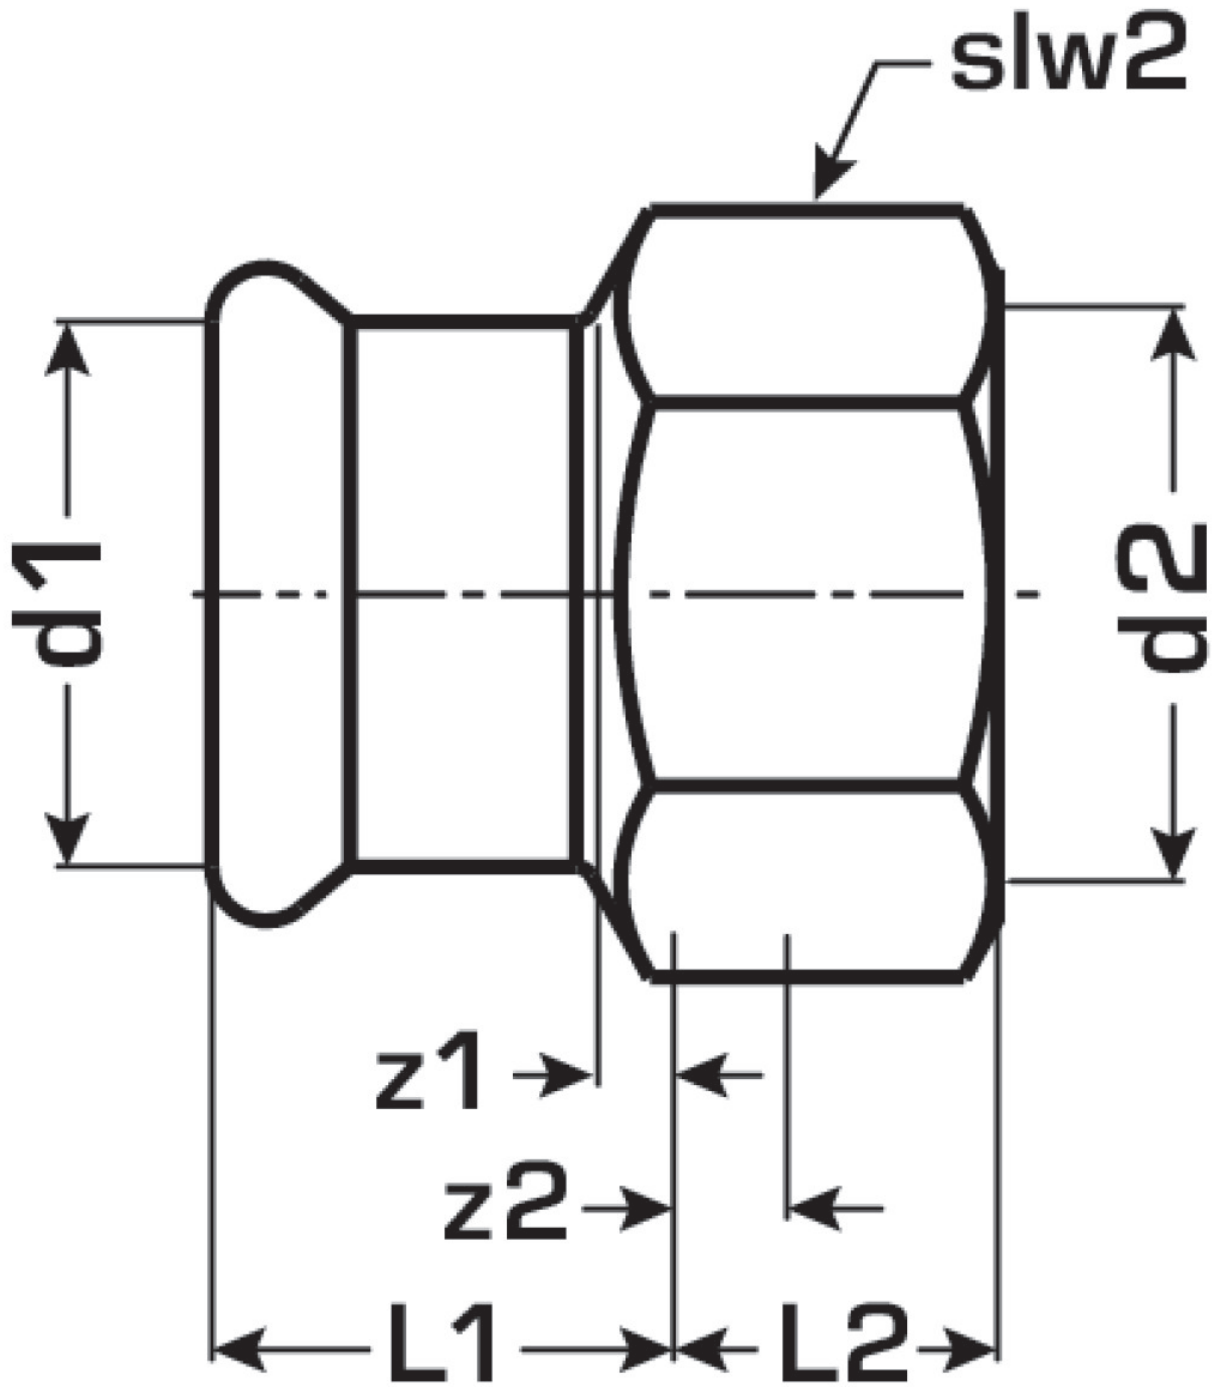

STEEL FIX EDELSTAHL

NP457 Stainless steel press-adaptor female
35x5/4"

53706F06

Areas of application

Press-fit adaptor with female thread made of stainless steel 1.4404, incl. EPDM sealing components,
d15-54 "leak before pressed"

Press contour: M

Approvals:

Specifications

Article information

port 1	Pressmuffe
port 2	Innengewinde zylindrisch BSPT-Rp (ISO 7-1 / EN 10226-1)
execution	1-teilig
design	gerade
press contour	M

Product information

VPE1	5 SA1
VPE2	20 KT1
VPE3	500 DDP
weight	0,212 KGM
text	Stainless steel press-adaptor female
INTRNR	73072980
main material group	STEELFIX
material group	EDELSTAHL pressfittings
code	NP457

Art. No	label	d2	d1 mm	L1 mm	L2 mm	z1 mm	z2 mm	slw2 mm
53706F06	35x5/4"	1 1/4 Zoll (32)	35	28	22	2	7	46