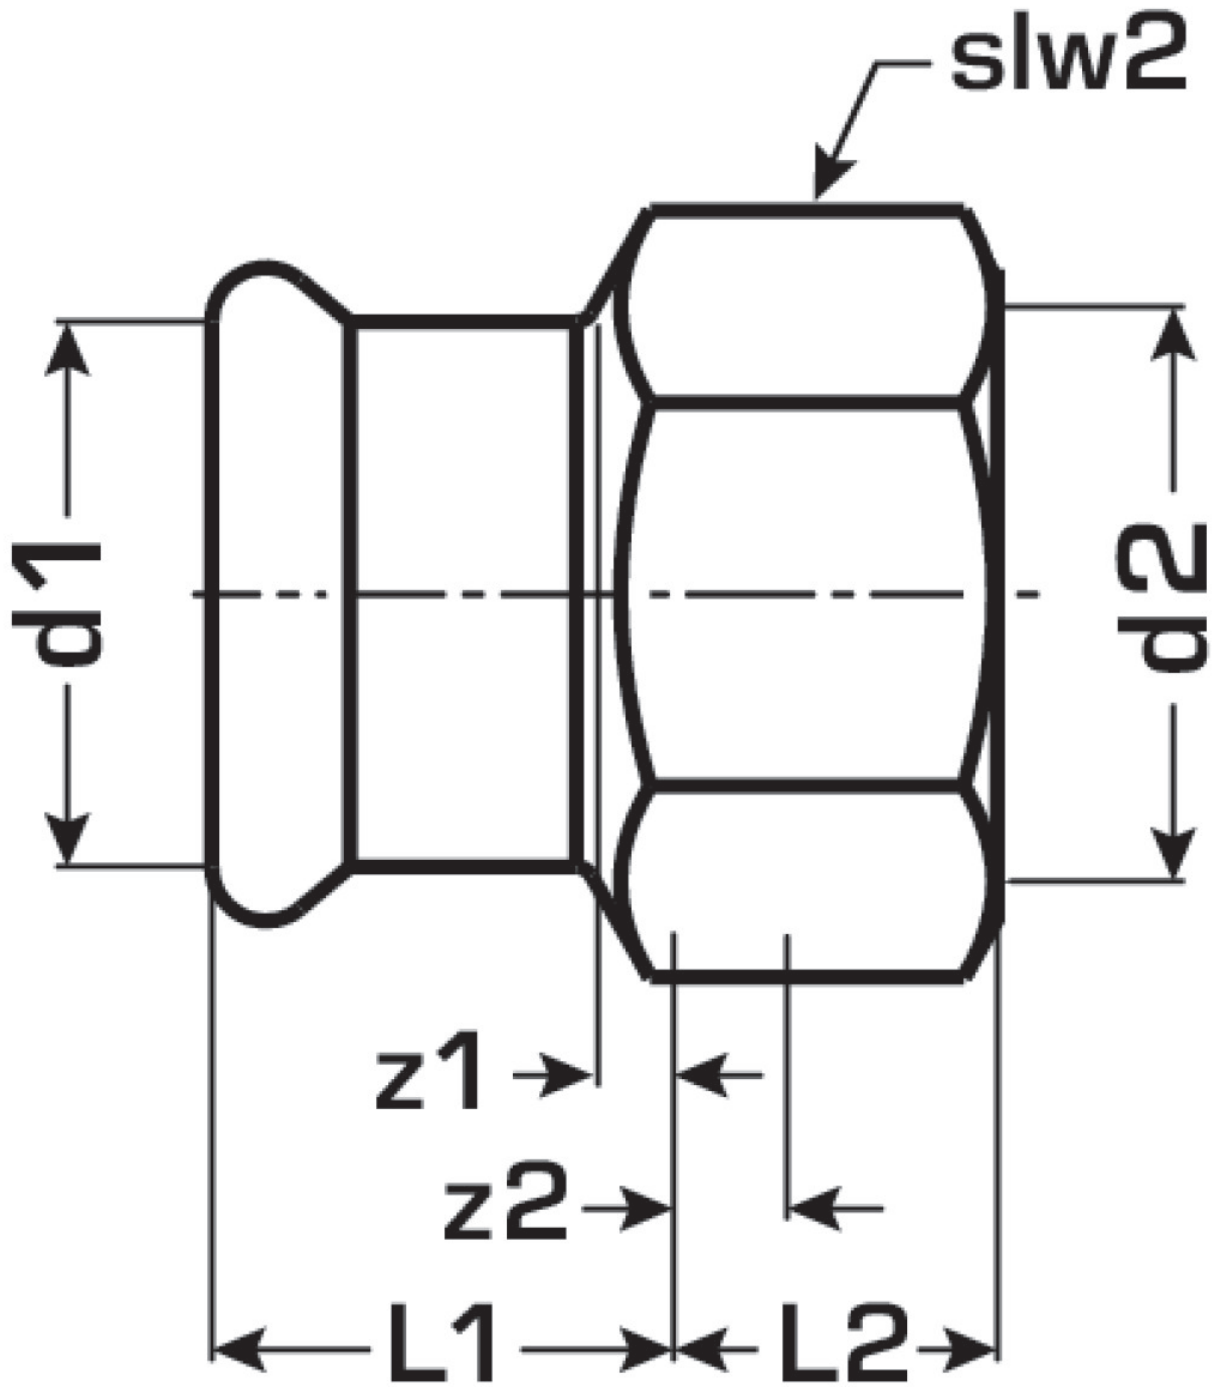

STEEL FIX EDELSTAHL

NP457 Stainless steel press-adaptor female
35x6/4"

53706F07

Areas of application

Press-fit adaptor with female thread made of stainless steel 1.4404, incl. EPDM sealing components, d15-54 "leak before pressed"

Press contour: M

Approvals:

Specifications

Article information

port 1	Pressmuffe
port 2	Innengewinde zylindrisch BSPT-Rp (ISO 7-1 / EN 10226-1)
execution	1-teilig
design	gerade
press contour	M

Product information

VPE1	5 SA1
VPE2	20 KT1
VPE3	500 DDP
weight	0,196 KGM
text	Stainless steel press-adaptor female
INTRNR	73072980
main material group	STEELFIX
material group	EDELSTAHL pressfittings
code	NP457

Art. No	label	d2	d1 mm	L1 mm	L2 mm	z1 mm	z2 mm	slw2 mm
53706F07	35x6/4"	1 1/2 Zoll (40)	35	28	22	2	8	54