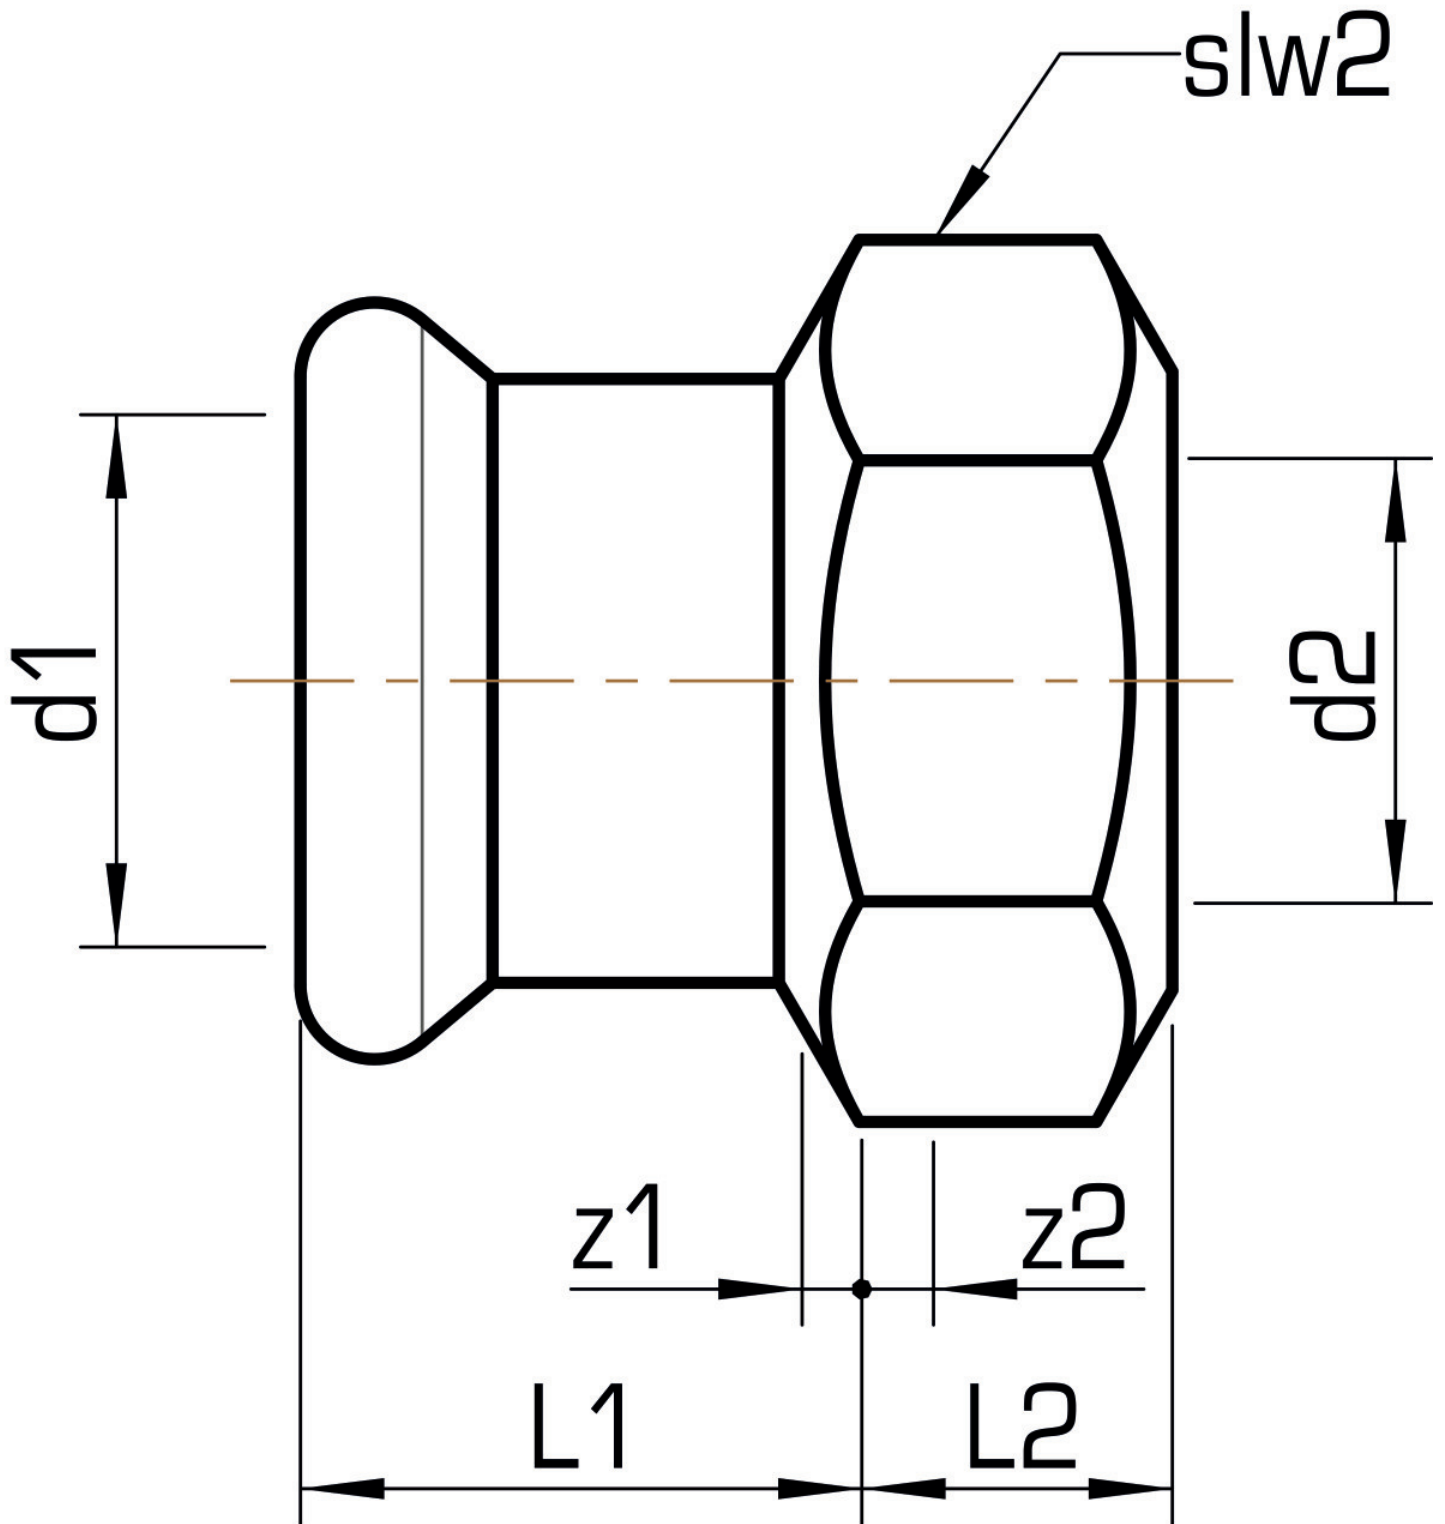

# STEEL FIX EDELSTAHL

NP457 STEELFIX stainless steel press-fit-adapter with female thread 35x6/4"

53706F07

## Areas of application

Press-adapter with female thread made of stainless steel 1.4404, incl. EPDM sealing components, d15-54 "leak before pressed"

Press contour: M

## Product information

VPE1	5,00 SA1
VPE2	20,00 KT1
VPE3	500,00 DDP
weight	0,196 KGM
text	STEELFIX stainless steel press-fit-adapter with female thread
INTRNR	73072980
material group	EDELSTAHL pressfittings
code	NP457

Art. No	label	d2 Inches	d1 mm	L1 mm	L2 mm	z1 mm	z2 mm	slw2 mm
53706F07	35x6/4"	1 1/2"	35	28	22	2	8	54

**KE KELIT GmbH**

A 4020 Linz, Ignaz-Mayer-Straße 17, Austria, Europe

**PHONE** +43 (0) 50 779 **E-MAIL** [office@kekelit.com](mailto:office@kekelit.com)