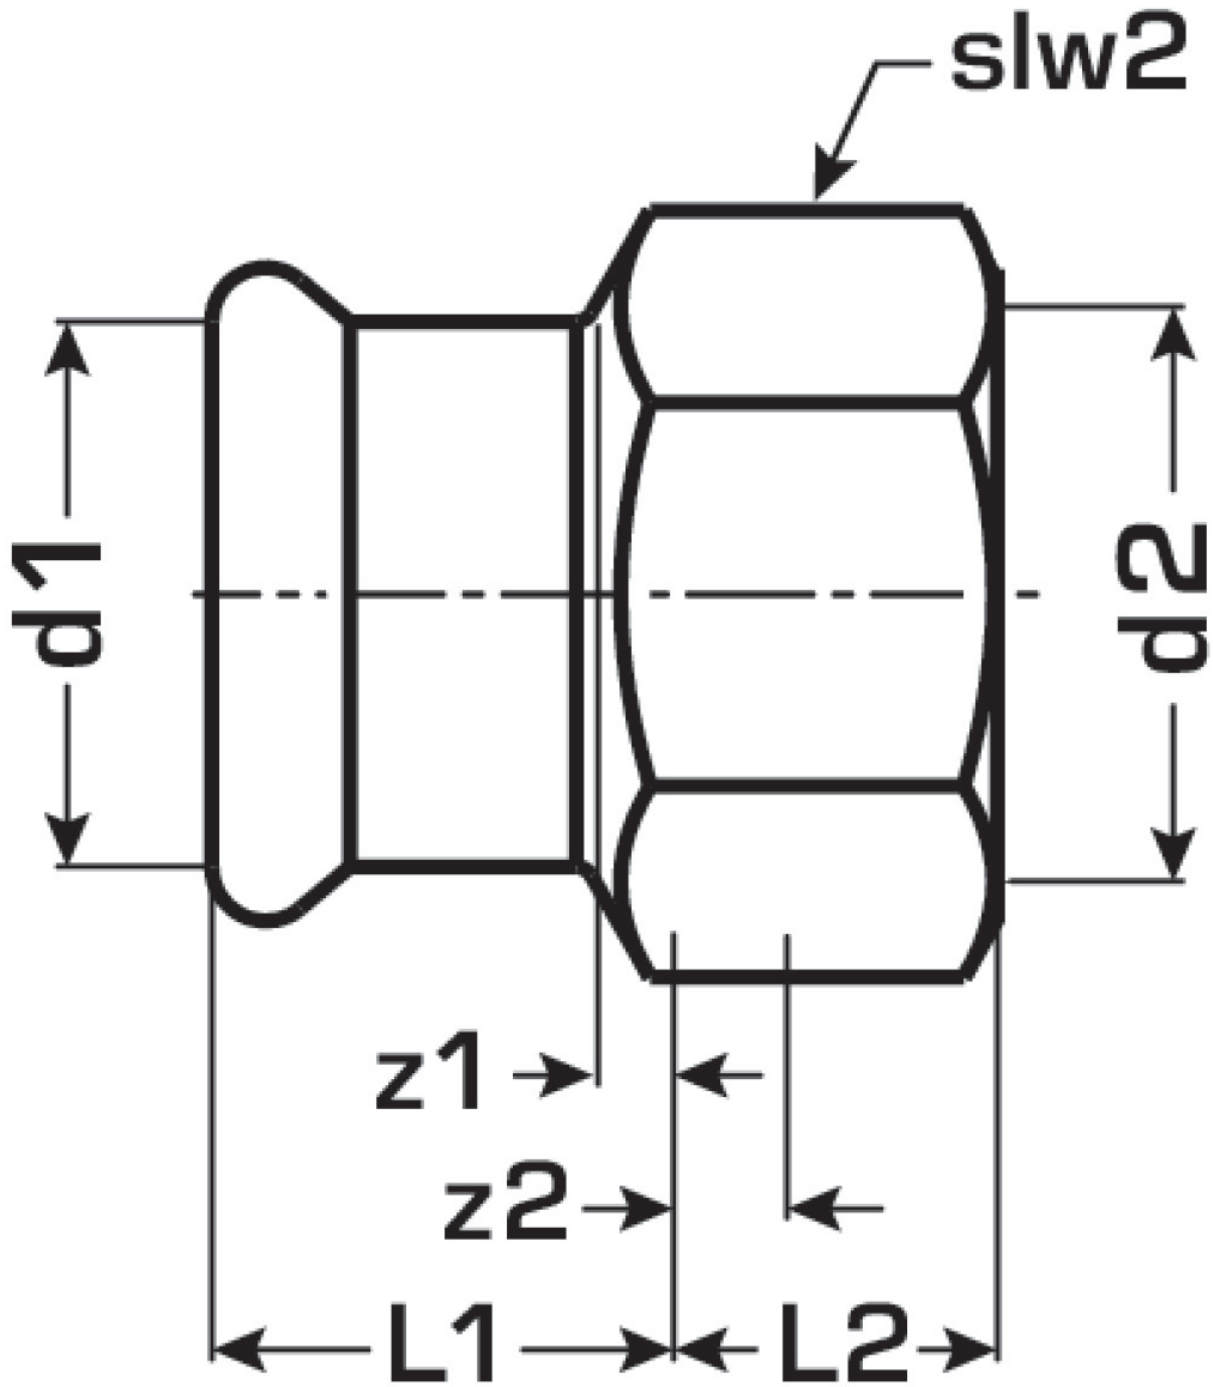

STEEL FIX EDELSTAHL

NP457 Stainless steel press-adaptor female
42x6/4"

53706G07

Areas of application

Press-fit adaptor with female thread made of stainless steel 1.4404, incl. EPDM sealing components,
d15-54 "leak before pressed"

Press contour: M

Approvals:

Specifications

Article information

port 1	Pressmuffe
port 2	Innengewinde zylindrisch BSPT-Rp (ISO 7-1 / EN 10226-1)
execution	1-teilig
design	gerade
press contour	M

Product information

VPE1	4 SA1
VPE2	12 KT1
VPE3	300 DDP
weight	0,278 KGM
text	Stainless steel press-adaptor female
INTRNR	73072980
main material group	STEELFIX
material group	EDELSTAHL pressfittings
code	NP457

Art. No	label	d2	d1 mm	L1 mm	L2 mm	z1 mm	z2 mm	slw2 mm
53706G07	42x6/4"	1 1/2 Zoll (40)	42	32	22	2	8	54