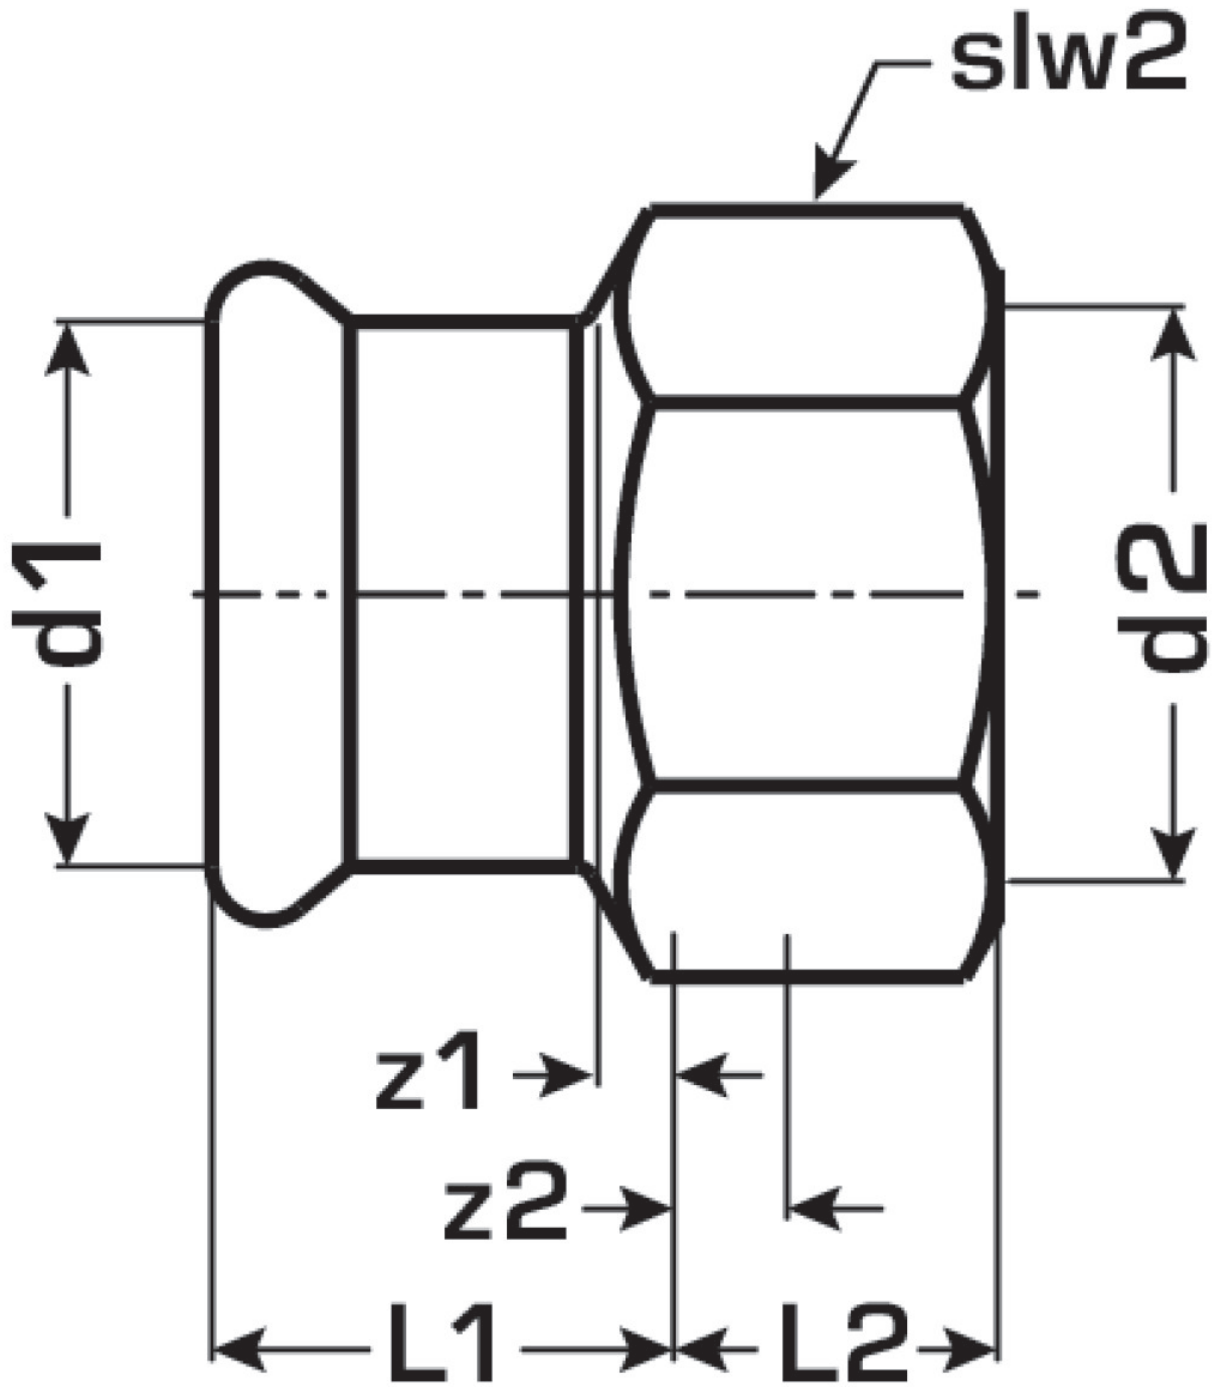

STEEL FIX EDELSTAHL

NP457 Stainless steel press-adaptor female
54x2"

53706H09

Areas of application

Press-fit adaptor with female thread made of stainless steel 1.4404, incl. EPDM sealing components, d15-54 "leak before pressed"

Press contour: M

Approvals:

Specifications

Article information

| | |
|---------------|---|
| port 1 | Pressmuffe |
| port 2 | Innengewinde zylindrisch BSPT-Rp (ISO 7-1 / EN 10226-1) |
| execution | 1-teilig |
| design | gerade |
| press contour | M |

Product information

| | |
|---------------------|--------------------------------------|
| VPE1 | 4 SA1 |
| VPE2 | 12 KT1 |
| VPE3 | 300 DDP |
| weight | 0,491 KGM |
| text | Stainless steel press-adaptor female |
| INTRNR | 73072980 |
| main material group | STEELFIX |
| material group | EDELSTAHL pressfittings |
| code | NP457 |

| Art. No | label | d2 | d1 mm | L1 mm | L2 mm | z1 mm | z2 mm | slw2 mm |
|----------|-------|----------------|-------|-------|-------|-------|-------|---------|
| 53706H09 | 54x2" | 2 Zoll (50) | 54 | 37 | 26 | 2 | 8 | 67 |