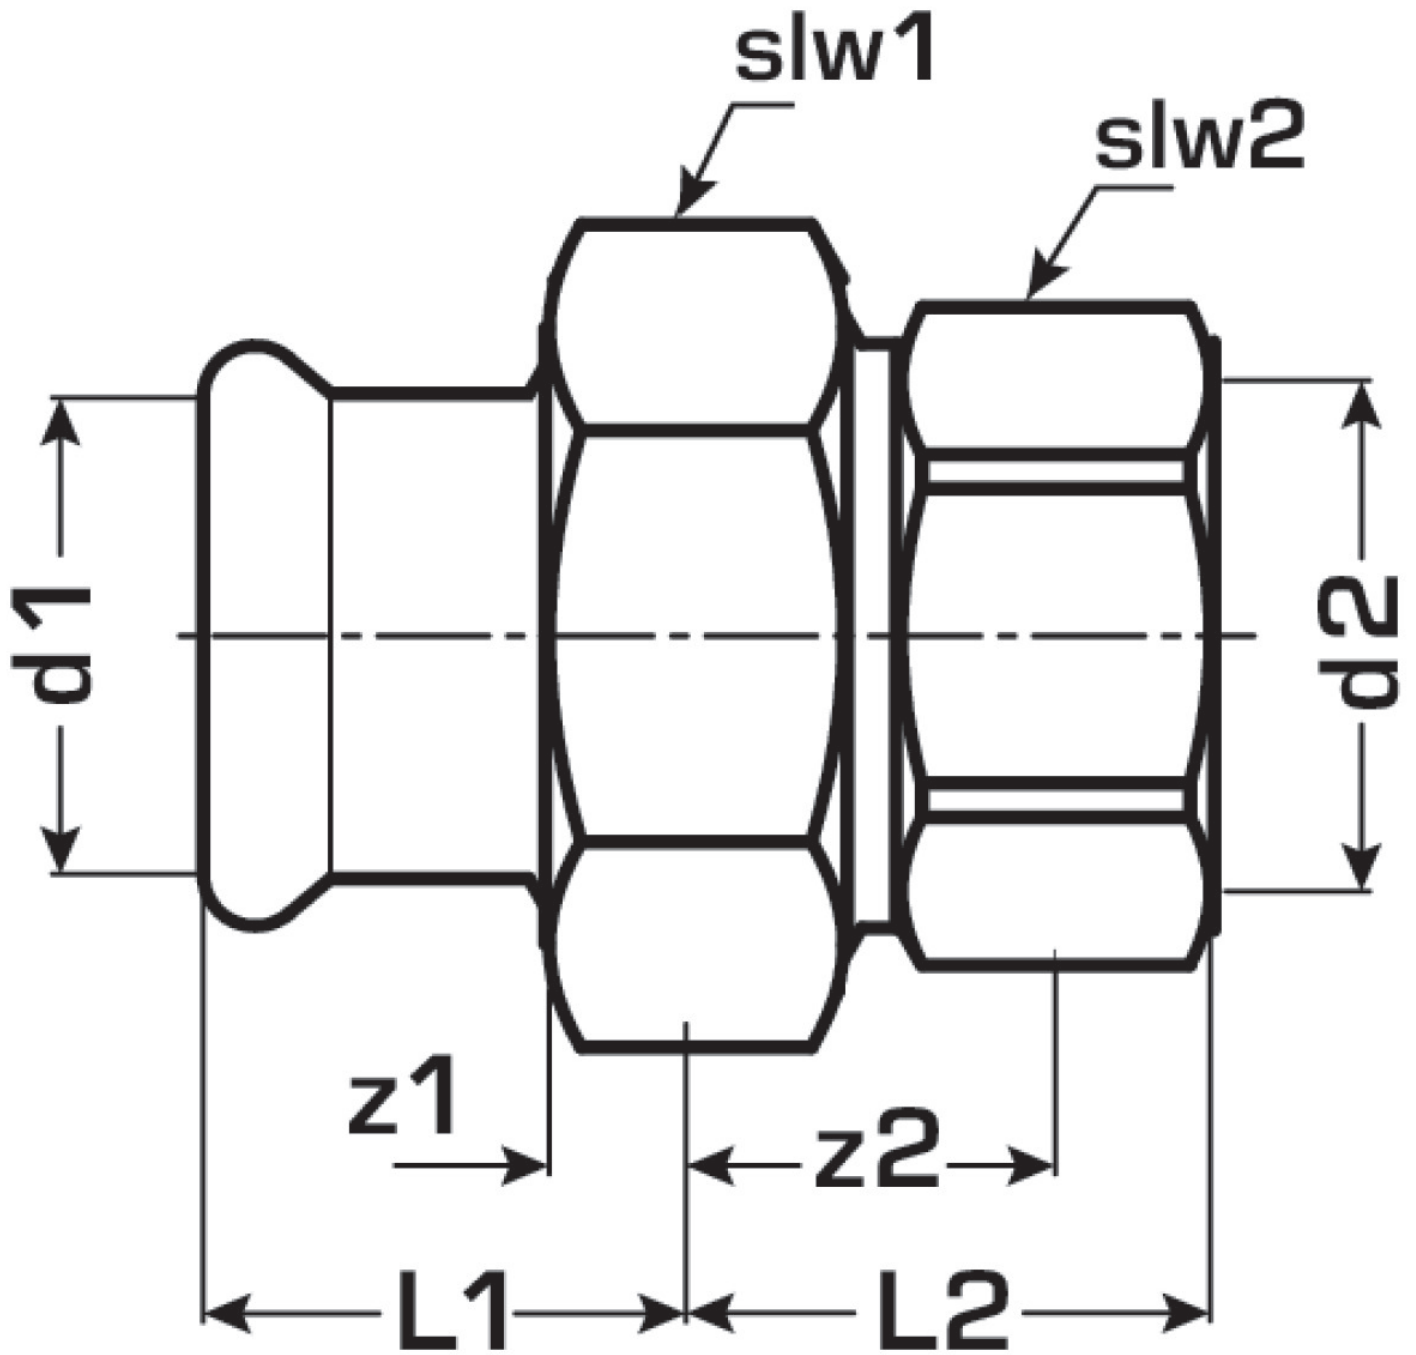

STEEL FIX EDELSTAHL

NP466 Stainless steel press union with female thread 15x1/2"

53742B02

Areas of application

Press-fit union with female thread conforming to EN 10226-1 made of stainless steel 1.4404, incl. EPDM sealing components, d15-54 "leak before pressed"

Press contour: M

Approvals:

Specifications

Article information

port 1	Pressmuffe
port 2	Innengewinde zylindrisch BSPT-Rp (ISO 7-1 / EN 10226-1)
execution	1-teilig
design	gerade
press contour	M

Product information

VPE1	2 SA1
VPE2	60 KT1
weight	0,1 KGM
text	Stainless steel press union with female thread
INTRNR	73072980
main material group	STEELFIX
material group	EDELSTAHL pressfittings
code	NP466

Art. No	label	d2	d1 mm	L1 mm	L2 mm	z1 mm	z2 mm	slw1 mm	slw2 mm
53742B02	15x1/2"	1/2 Zoll (15)	15	57	28	9	18	30	24