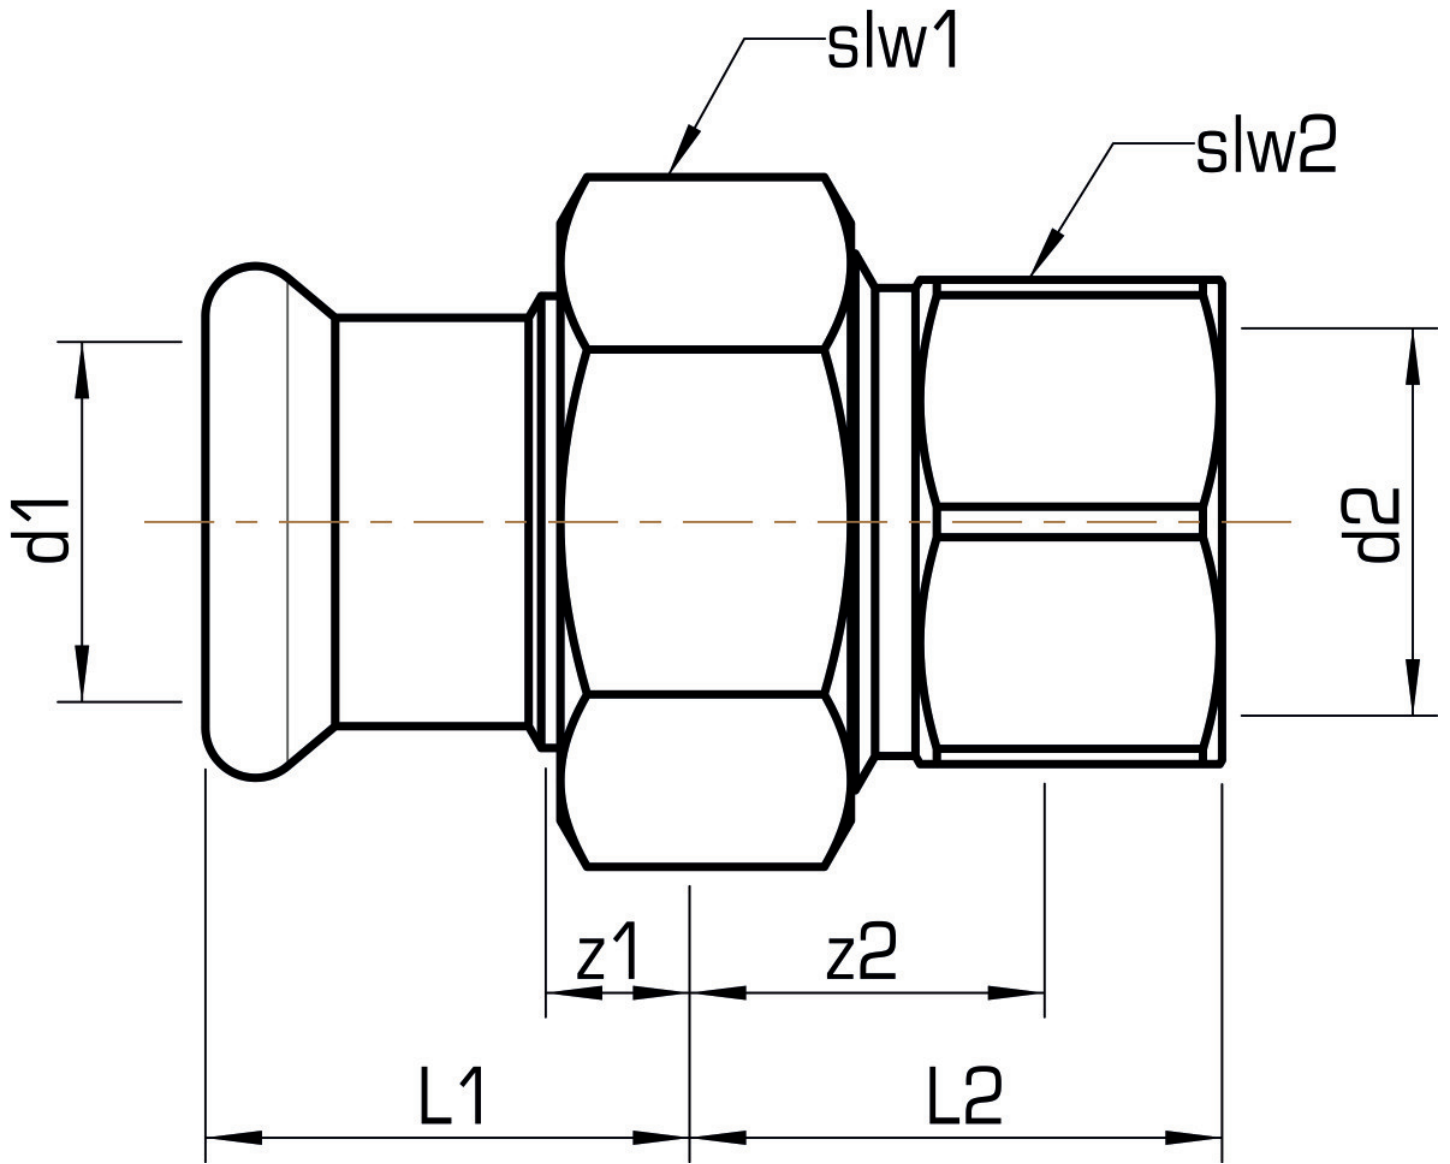

STEEL FIX EDELSTAHL

NP466 STEELFIX stainless steel press-fit union with female thread 15x1/2"

53742B02

Areas of application

Press-fit union with female thread conforming to EN 10226-1 made of stainless steel 1.4404, incl. EPDM sealing elements, d15-54 "leak before pressed"

Press contour: M

Approvals:

Specifications

Article information

| | |
|---------------|---|
| port 1 | Pressmuffe |
| port 2 | Innengewinde zylindrisch BSPT-Rp (ISO 7-1 / EN 10226-1) |
| execution | 1-part |
| design | gerade |
| press contour | M |

Product information

| | |
|----------------|---|
| VPE1 | 2,00 SA1 |
| VPE2 | 60,00 KT1 |
| weight | 0,100 KGM |
| text | STEELFIX stainless steel press-fit union with female thread |
| INTRNR | 73072980 |
| material group | EDELSTAHL pressfittings |
| code | NP466 |

| Art. No | label | d2 Inches | d1 mm | L1 mm | L2 mm | z1 mm | z2 mm | slw1 mm | slw2 mm |
|----------|---------|--------------|-------|-------|-------|-------|-------|------------|------------|
| 53742B02 | 15x1/2" | 1/2" (15) | 15 | 29 | 28 | 9 | 18 | 30 | 24 |