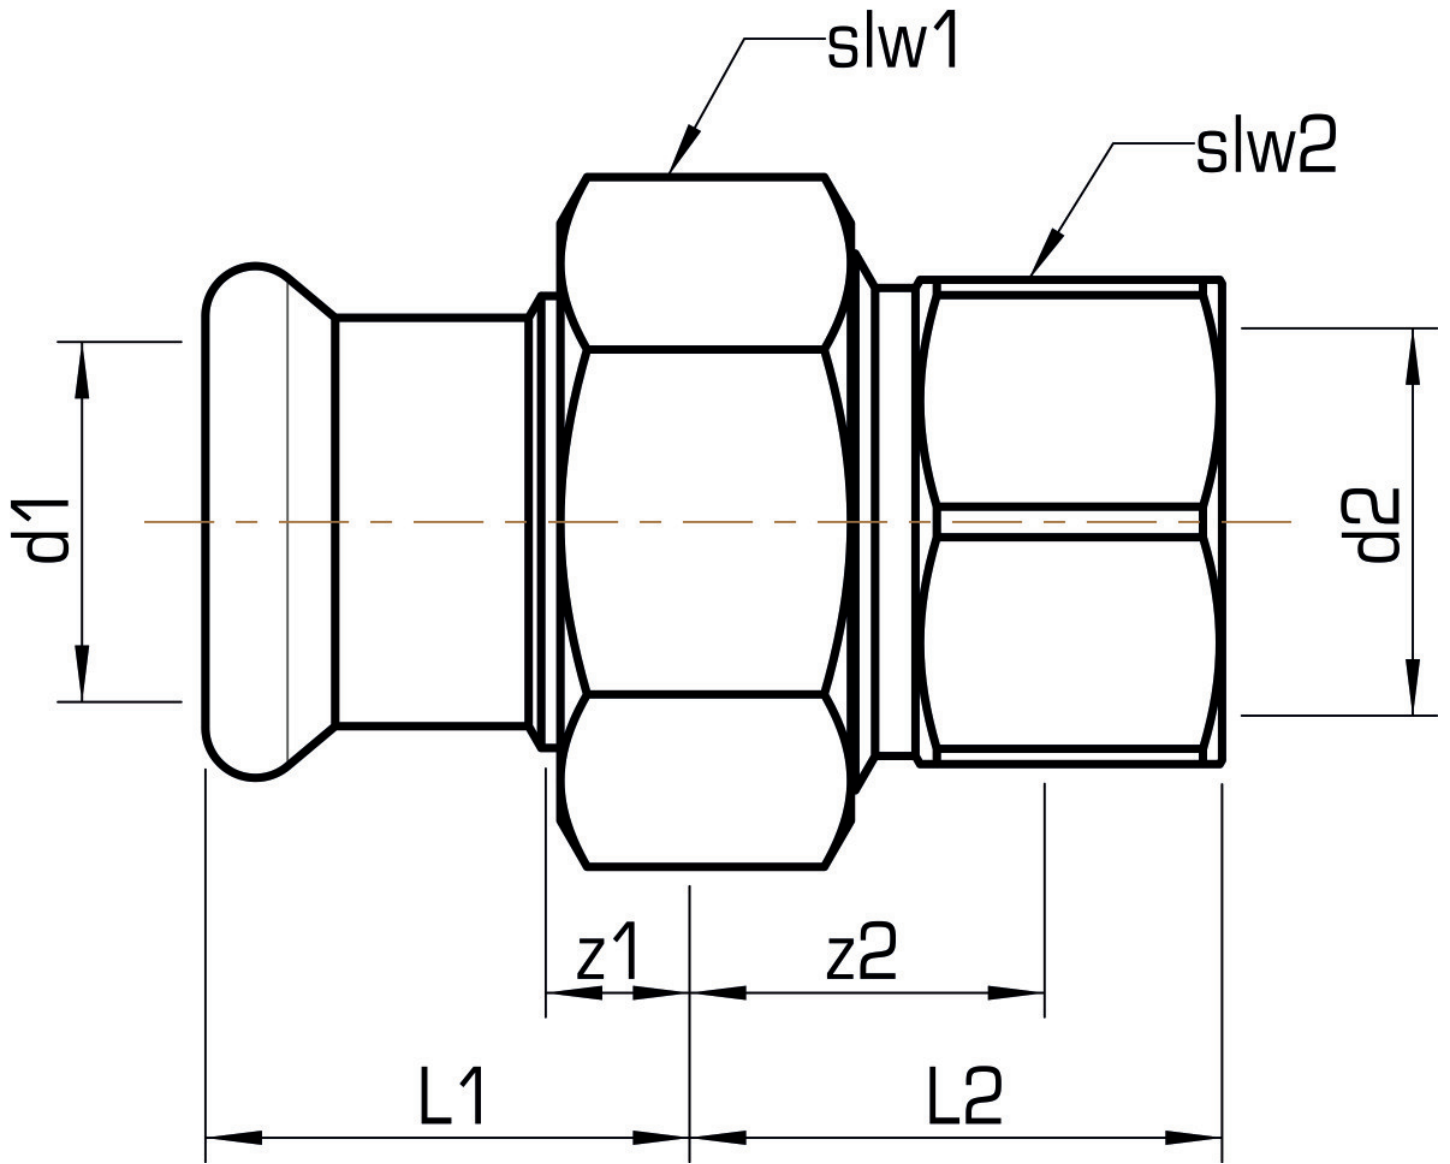

STEEL FIX EDELSTAHL

NP466 STEELFIX stainless steel press-fit union with female thread 15x3/4"

53742B04

Areas of application

Press-fit union with female thread conforming to EN 10226-1 made of stainless steel 1.4404, incl. EPDM sealing elements, d15-54 "leak before pressed"

Press contour: M

Approvals:

Specifications

Article information

port 1	Pressmuffe
port 2	Innengewinde zylindrisch BSPT-Rp (ISO 7-1 / EN 10226-1)
execution	1-part
design	gerade
press contour	M

Product information

VPE1	2,00 SA1
VPE2	40,00 KT1
weight	0,117 KGM
text	STEELFIX stainless steel press-fit union with female thread
INTRNR	73072980
material group	EDELSTAHL pressfittings
code	NP466

Art. No	label	d2 Inches	d1 mm	L1 mm	L2 mm	z1 mm	z2 mm	slw1 mm	slw2 mm
53742B04	15x3/4"	3/4 Zoll (20)	15	29	31	9	20	30	30