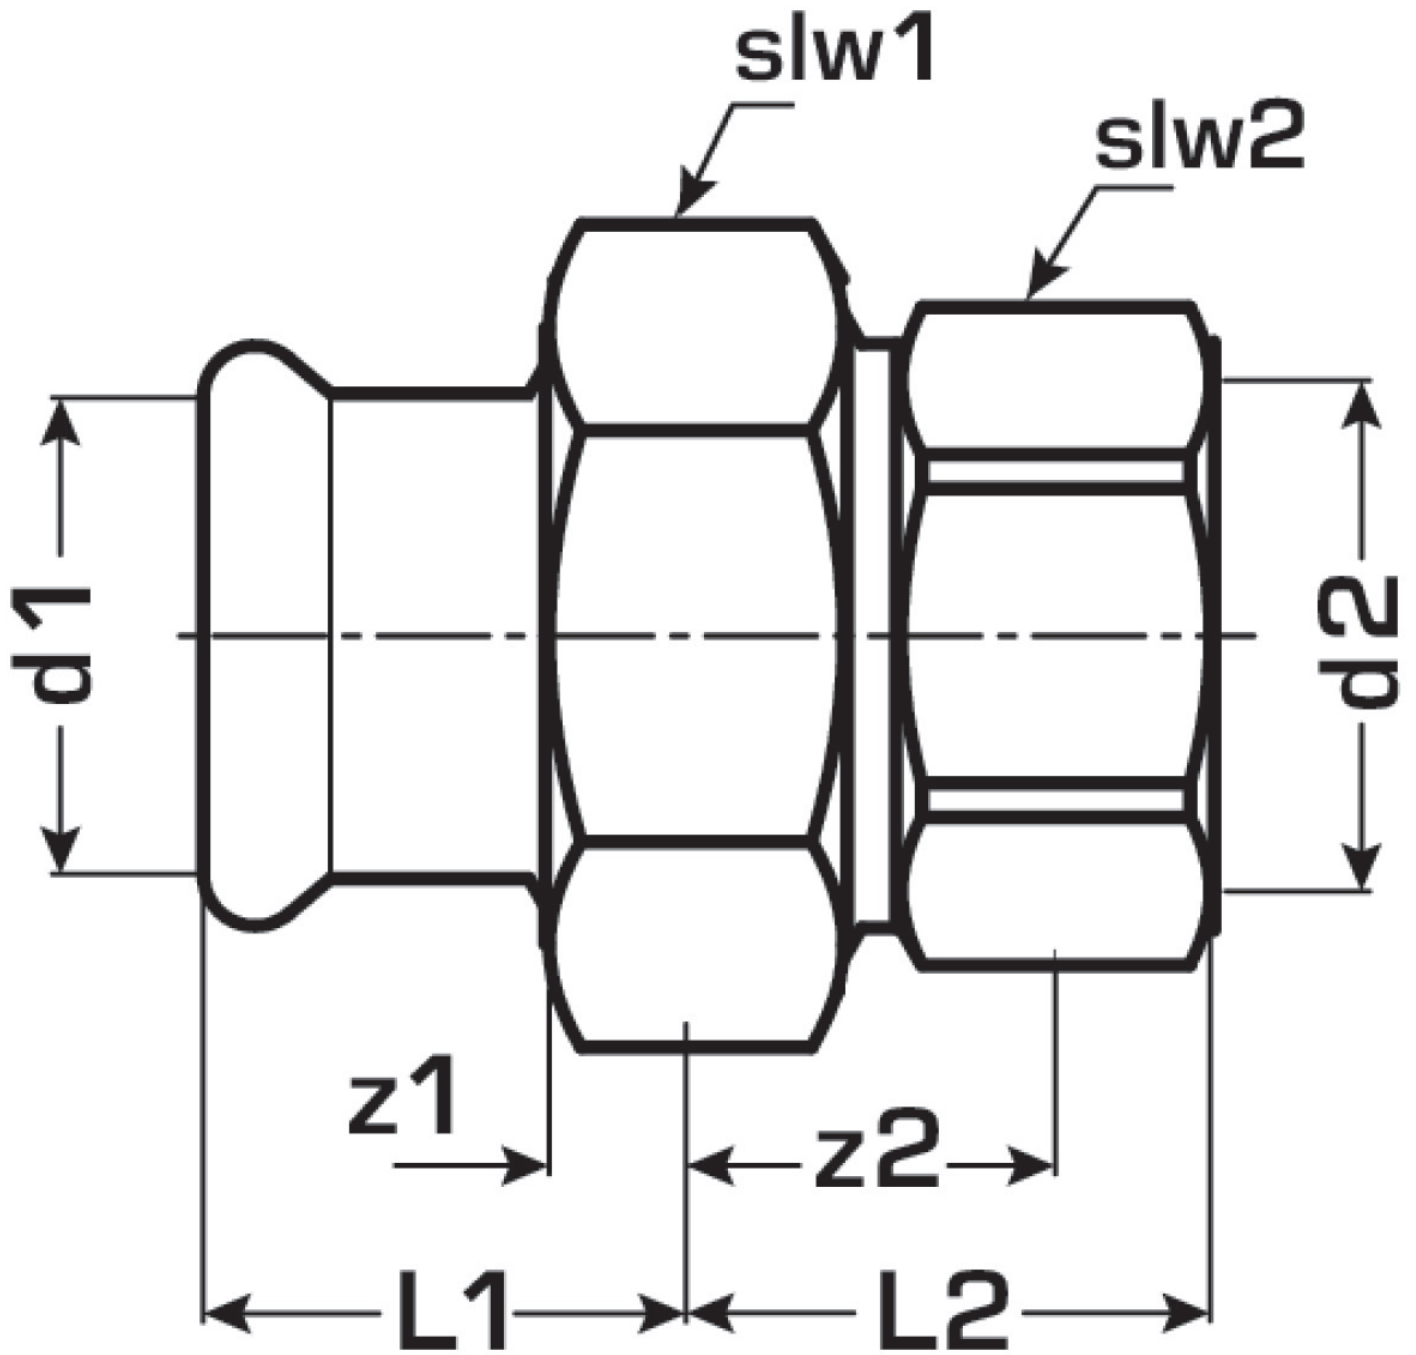

STEEL FIX EDELSTAHL

NP466 Stainless steel press union with female thread 15x3/4"

53742B04

Areas of application

Press-fit union with female thread conforming to EN 10226-1 made of stainless steel 1.4404, incl. EPDM sealing components, d15-54 "leak before pressed"

Press contour: M

Approvals:

Specifications

Article information

port 1	Pressmuffe
port 2	Innengewinde zylindrisch BSPT-Rp (ISO 7-1 / EN 10226-1)
execution	1-teilig
design	gerade
press contour	M

Product information

VPE1	2 SA1
VPE2	40 KT1
weight	0,117 KGM
text	Stainless steel press union with female thread
INTRNR	73072980
main material group	STEELFIX
material group	EDELSTAHL pressfittings
code	NP466

Art. No	label	d2	d1 mm	L1 mm	L2 mm	z1 mm	z2 mm	slw1 mm	slw2 mm
53742B04	15x3/4"	3/4 Zoll (20)	15	60	31	9	20	30	30