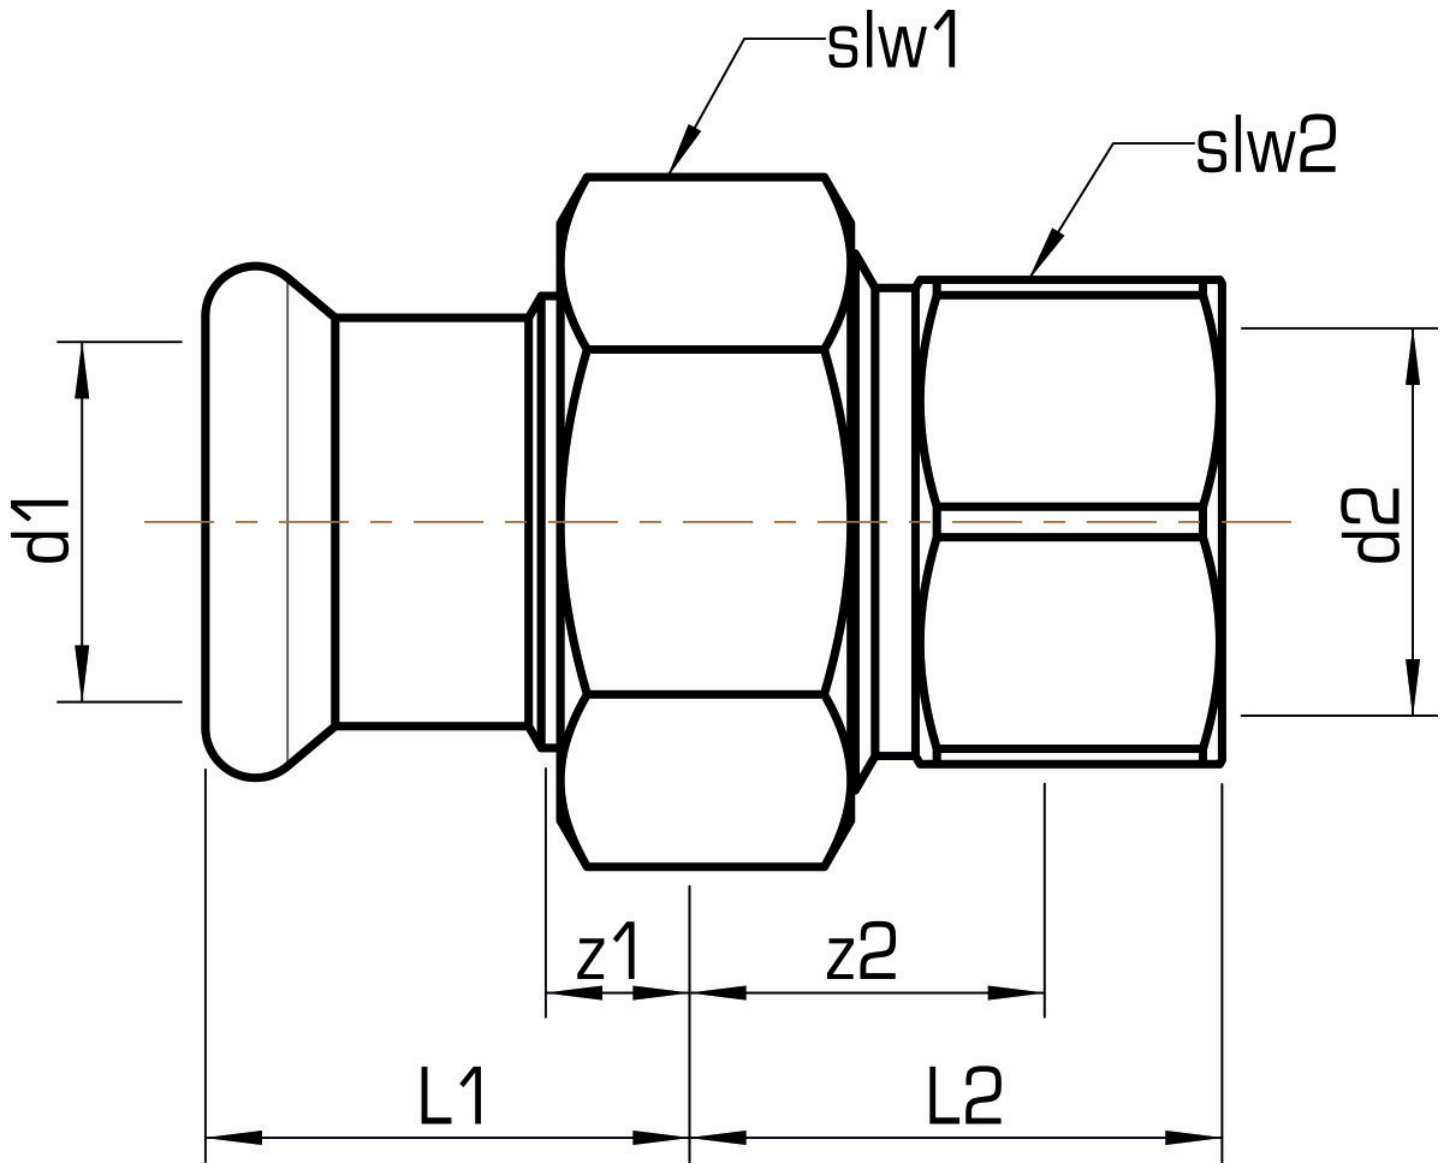

STEEL FIX EDELSTAHL

NP466 STEELFIX stainless steel press-fit union with female thread 18x1/2"

53742C02

Areas of application

Press-fit union with female thread conforming to EN 10226-1 made of stainless steel 1.4404, incl. EPDM sealing elements, d15-54 "leak before pressed"

Press contour: M

Approvals:

Specifications

Article information

port 1	Pressmuffe
port 2	Innengewinde zylindrisch BSPT-Rp (ISO 7-1 / EN 10226-1)
execution	1-part
design	gerade
press contour	M

Product information

VPE1	2,00 SA1
VPE2	40,00 KT1
weight	0,110 KGM
text	STEELFIX stainless steel press-fit union with female thread
INTRNR	73072980
material group	EDELSTAHL pressfittings
code	NP466

Art. No	label	d2 Inches	d1 mm	L1 mm	L2 mm	z1 mm	z2 mm	slw1 mm	slw2 mm
53742C02	18x1/2"	1/2" (15)	18	29	28	9	18	30	24