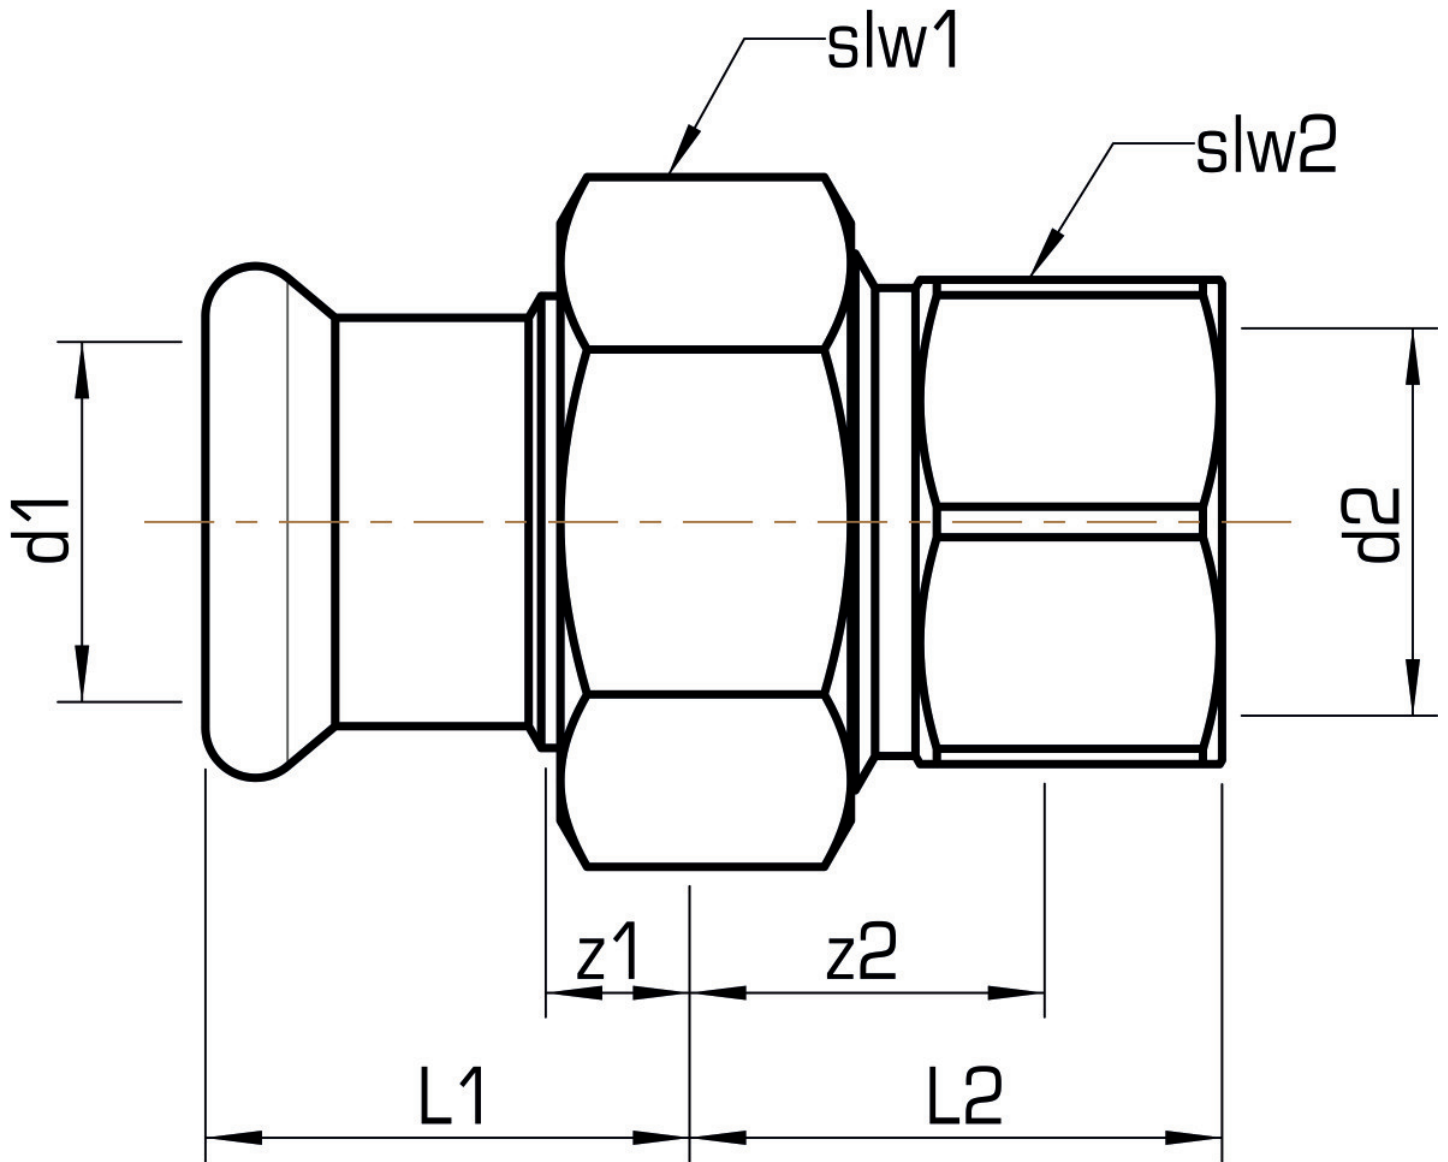

STEEL FIX EDELSTAHL

NP466 STEELFIX stainless steel press-fit union with female thread 22x3/4"

53742D04

Areas of application

Press-fit union with female thread conforming to EN 10226-1 made of stainless steel 1.4404, incl. EPDM sealing elements, d15-54 "leak before pressed"

Press contour: M

Approvals:

Specifications

Article information

port 1	Pressmuffe
port 2	Innengewinde zylindrisch BSPT-Rp (ISO 7-1 / EN 10226-1)
execution	1-part
design	gerade
press contour	M

Product information

VPE1	2,00 SA1
VPE2	40,00 KT1
weight	0,235 KGM
text	STEELFIX stainless steel press-fit union with female thread
INTRNR	73072980
material group	EDELSTAHL pressfittings
code	NP466

Art. No	label	d2 Inches	d1 mm	L1 mm	L2 mm	z1 mm	z2 mm	slw1 mm	slw2 mm
53742D04	22x3/4"	3/4 Zoll (20)	22	30	33	9	22	37	30