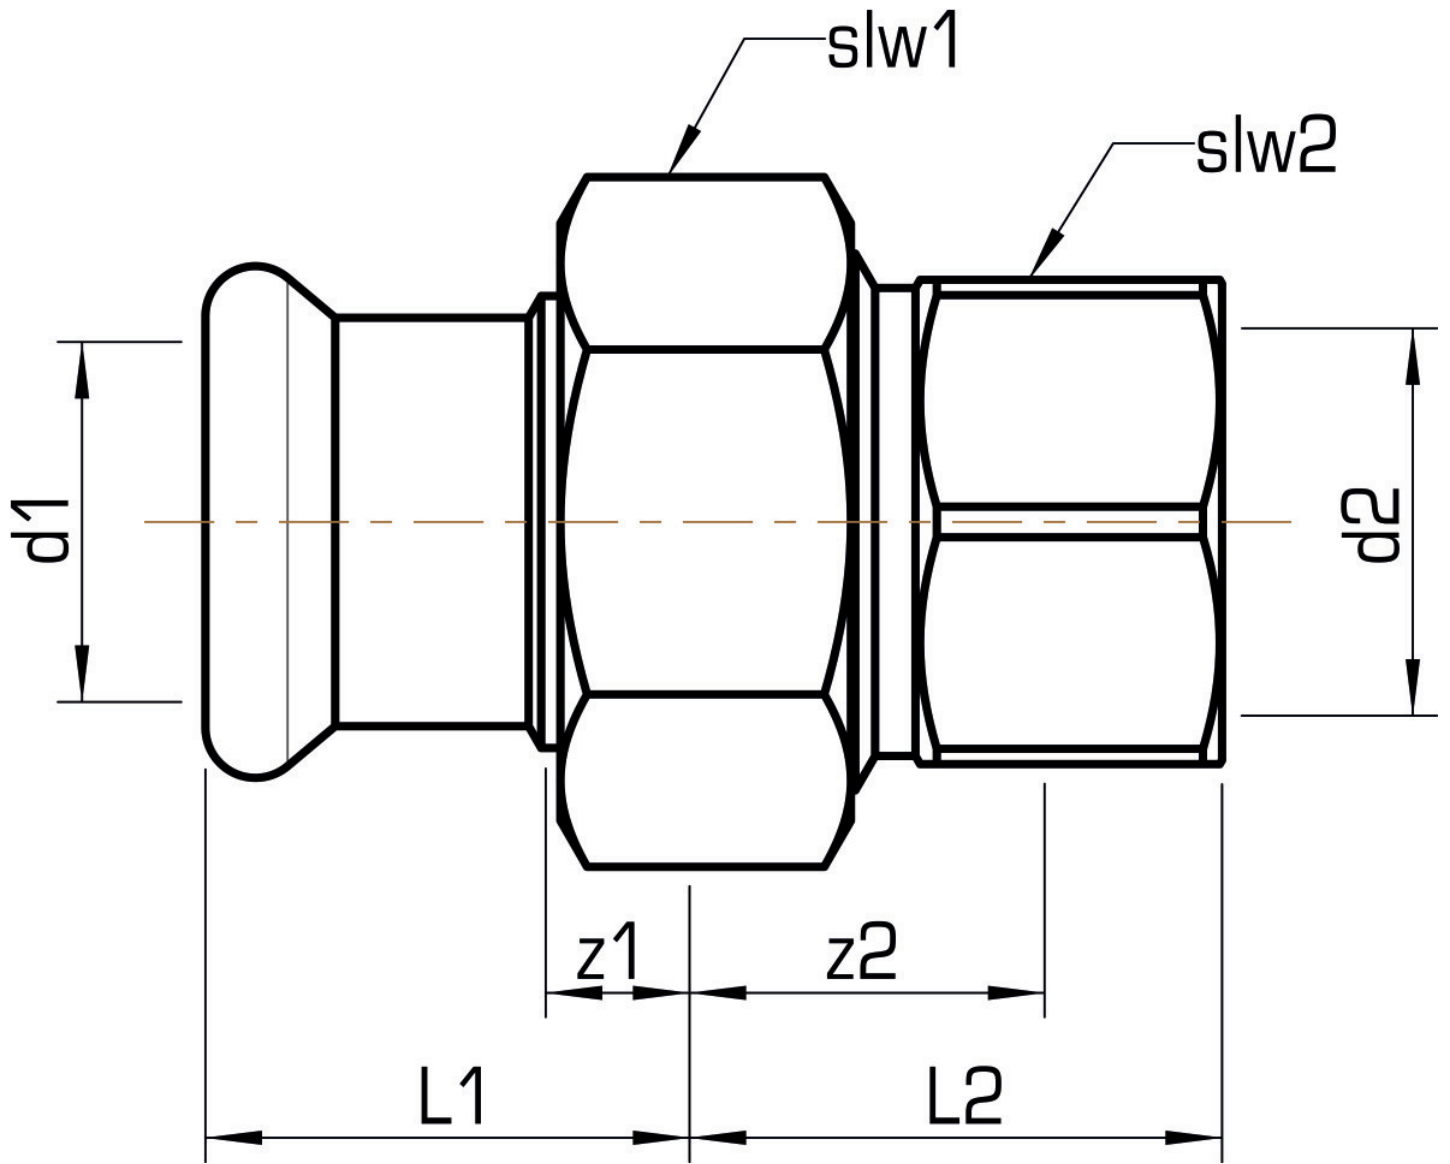

STEEL FIX EDELSTAHL

NP466 STEELFIX stainless steel press-fit union with female thread 22x1"

53742D05

Areas of application

Press-fit union with female thread conforming to EN 10226-1 made of stainless steel 1.4404, incl. EPDM sealing elements, d15-54 "leak before pressed"

Press contour: M

Approvals:

Specifications

Article information

port 1	Pressmuffe
port 2	Innengewinde zylindrisch BSPT-Rp (ISO 7-1 / EN 10226-1)
execution	1-part
design	gerade
press contour	M

Product information

VPE1	2,00 SA1
VPE2	30,00 KT1
weight	0,339 KGM
text	STEELFIX stainless steel press-fit union with female thread
INTRNR	73072980
material group	EDELSTAHL pressfittings
code	NP466

Art. No	label	d2 Inches	d1 mm	L1 mm	L2 mm	z1 mm	z2 mm	slw1 mm	slw2 mm
53742D05	22x1"	1"	22	30	36	9	23	37	38