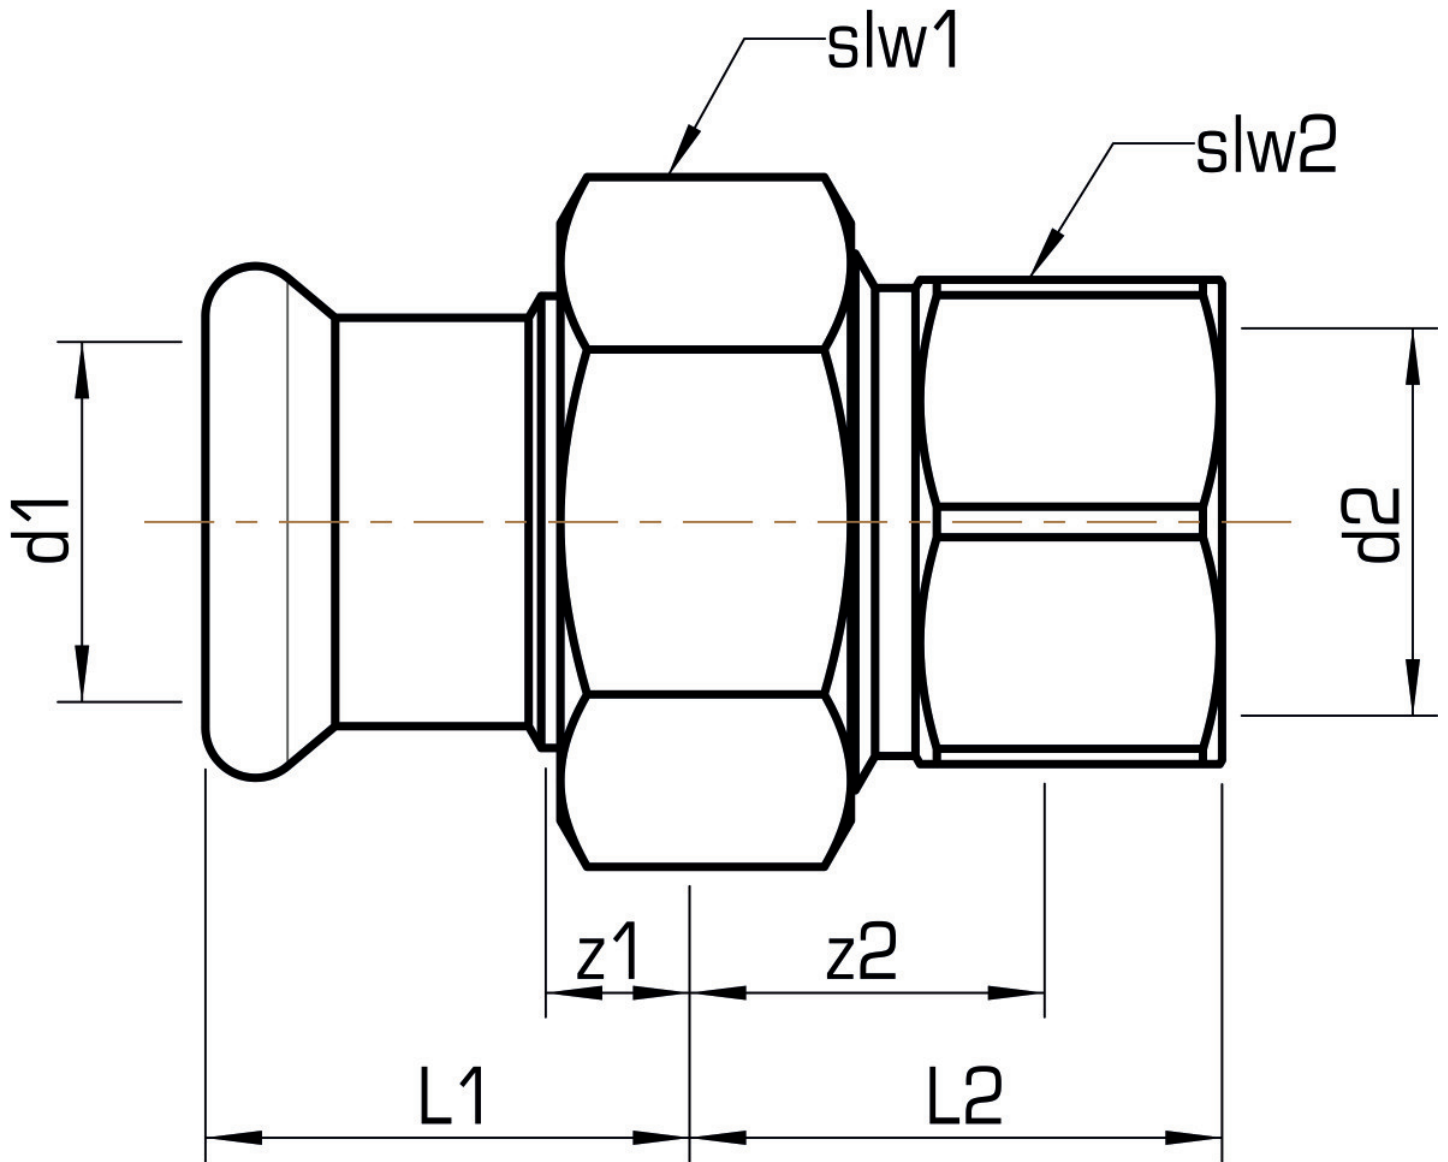

## Areas of application

Press-fit union with female thread conforming to EN 10226-1 made of stainless steel 1.4404, incl. EPDM sealing elements, d15-54 "leak before pressed"

Press contour: M

## Article information

port 1	Pressmuffe
port 2	Innengewinde zylindrisch BSPT-Rp (ISO 7-1 / EN 10226-1)
execution	1-part
design	gerade
press contour	M

## Product information

VPE1	2,00 SA1
VPE2	26,00 KT1
weight	0,367 KGM
text	STEELFIX stainless steel press-fit union with female thread
INTRNR	73072980
material group	EDELSTAHL pressfittings
code	NP466

Art. No	label	d2 Inches	d1 mm	L1 mm	L2 mm	z1 mm	z2 mm	slw1 mm	slw2 mm
53742E05	28x1"	1"	28	31	34	8	21	46	38