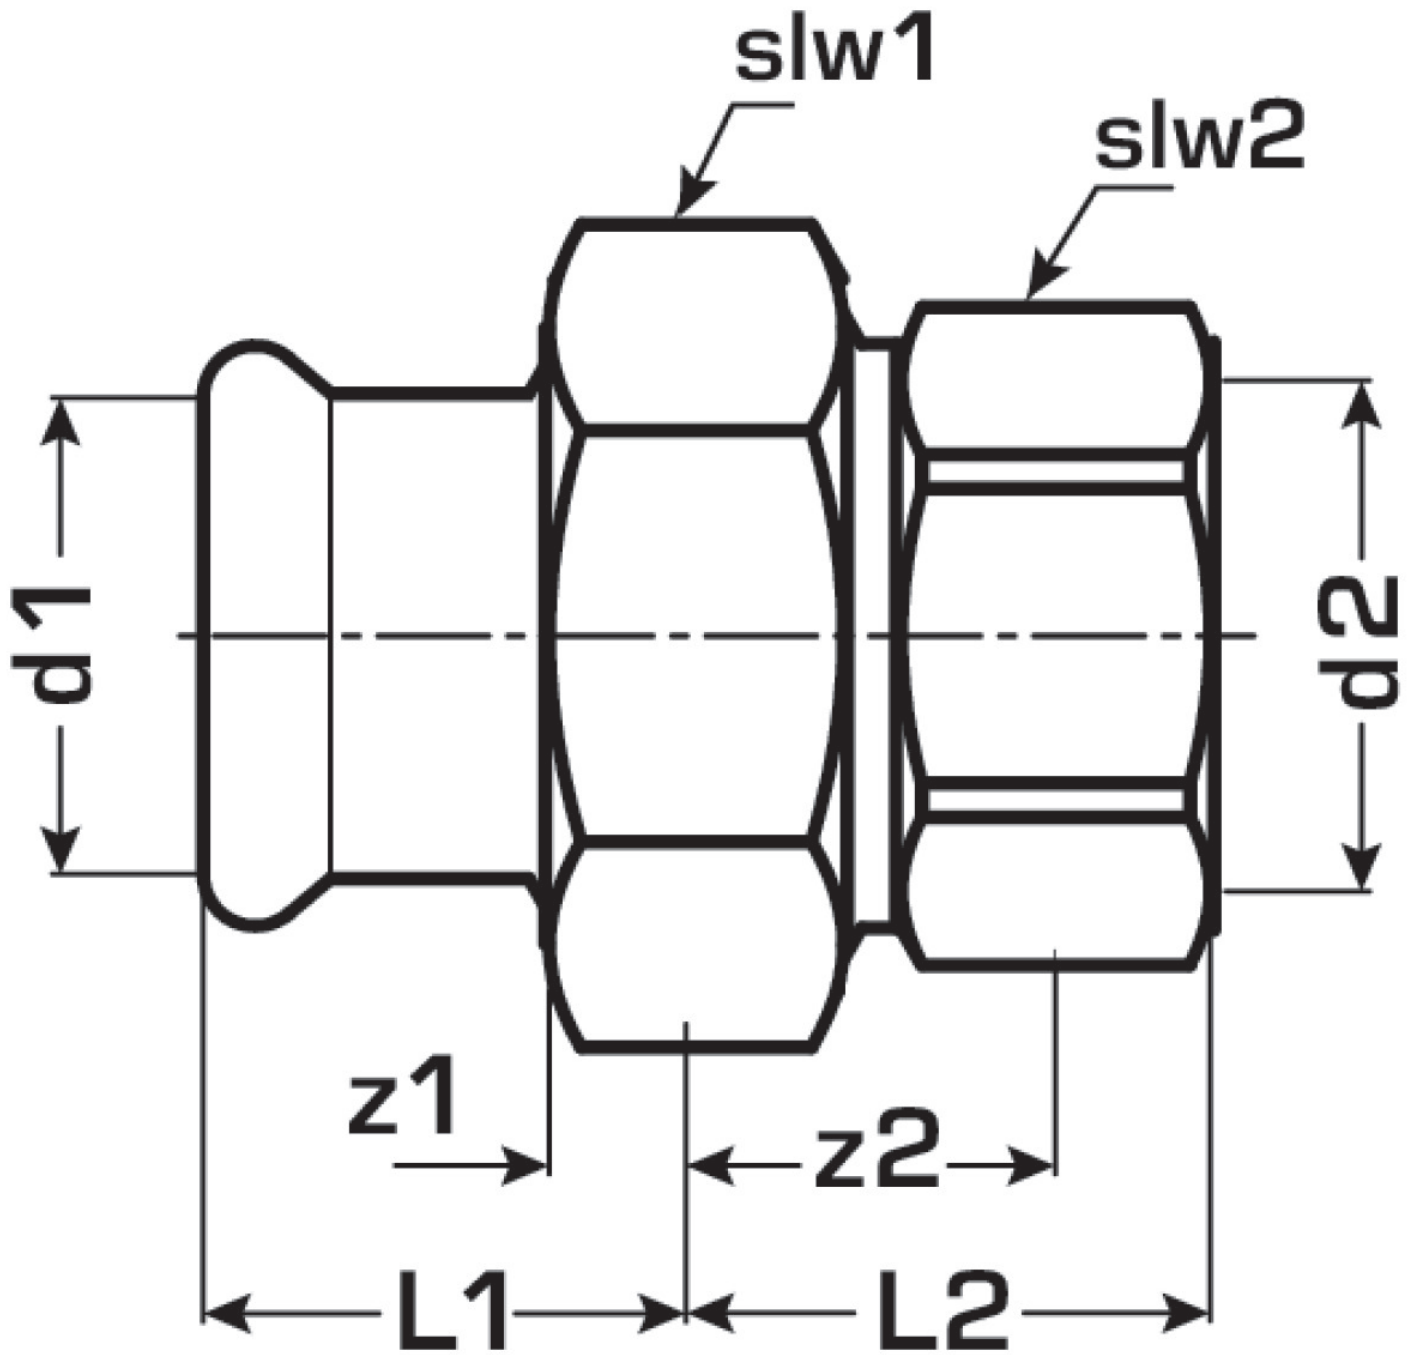

STEEL FIX EDELSTAHL

NP466 Stainless steel press union with female thread 28x1"

53742E05

Areas of application

Press-fit union with female thread conforming to EN 10226-1 made of stainless steel 1.4404, incl. EPDM sealing components, d15-54 "leak before pressed"

Press contour: M

Approvals:

Specifications

Article information

port 1	Pressmuffe
port 2	Innengewinde zylindrisch BSPT-Rp (ISO 7-1 / EN 10226-1)
execution	1-teilig
design	gerade
press contour	M

Product information

VPE1	2 SA1
VPE2	26 KT1
weight	0,367 KGM
text	Stainless steel press union with female thread
INTRNR	73072980
main material group	STEELFIX
material group	EDELSTAHL pressfittings
code	NP466

Art. No	label	d2	d1 mm	L1 mm	L2 mm	z1 mm	z2 mm	slw1 mm	slw2 mm
53742E05	28x1"	1 Zoll (25)	28	65	34	8	21	46	38