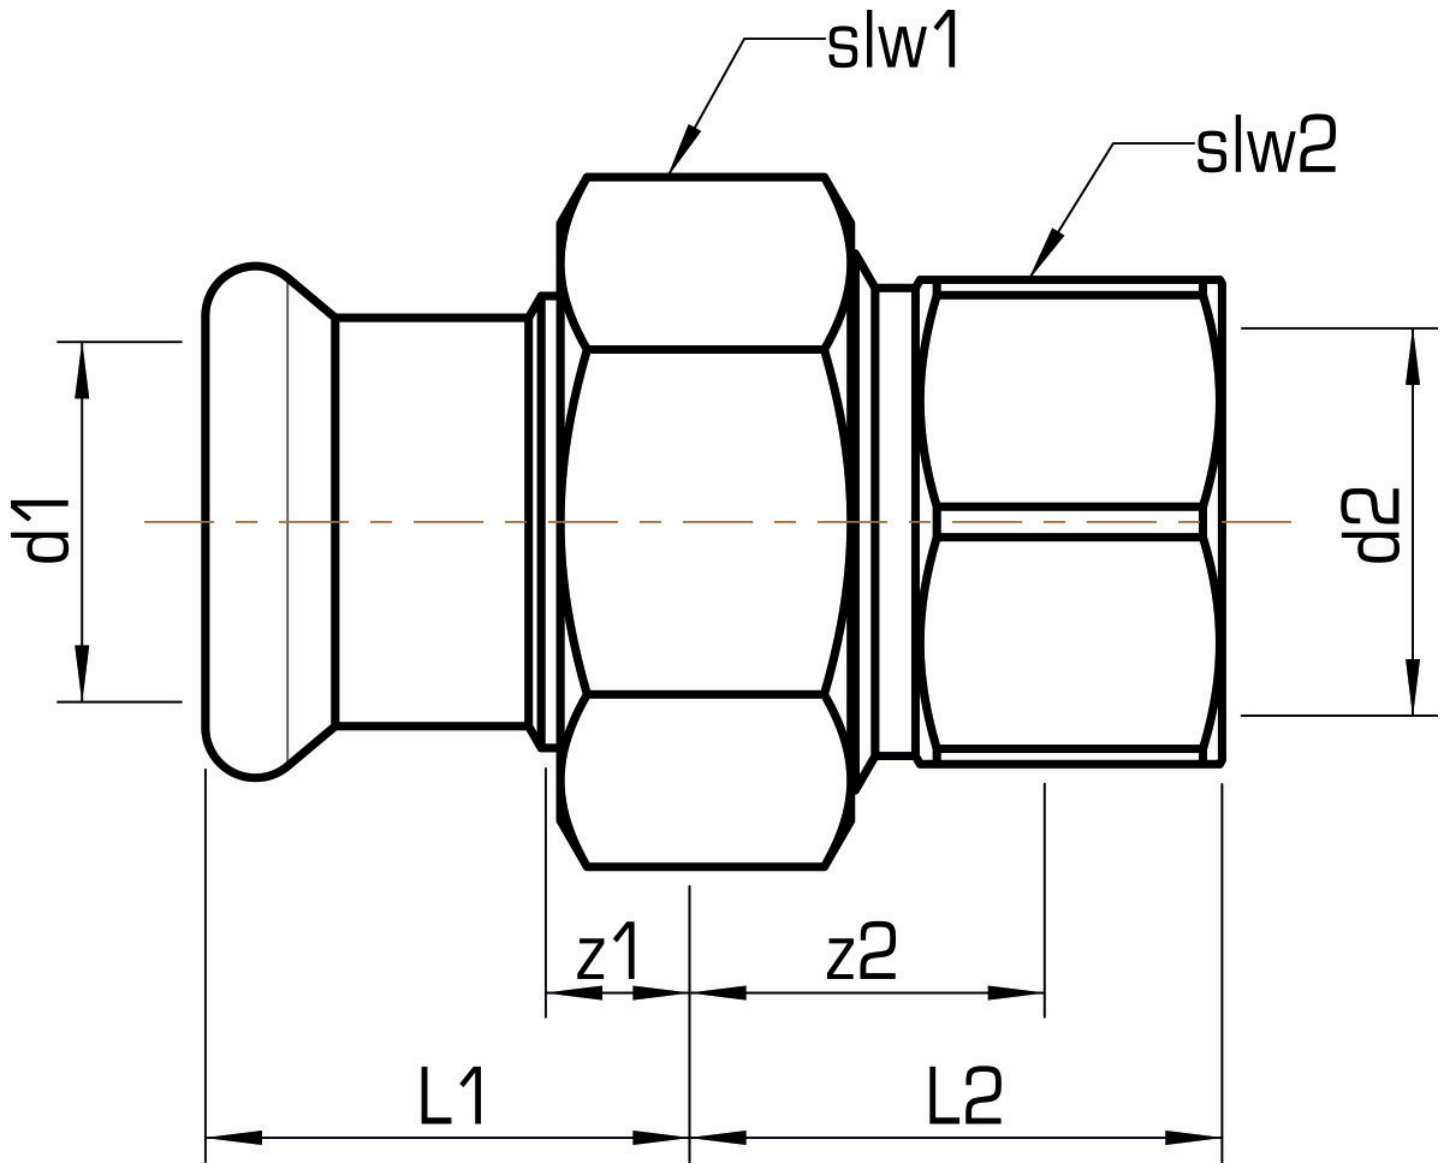

## Areas of application

Press-fit union with female thread conforming to EN 10226-1 made of stainless steel 1.4404, incl. EPDM sealing elements, d15-54 "leak before pressed"

Press contour: M

## Article information

port 1	Pressmuffe
port 2	Innengewinde zylindrisch BSPT-Rp (ISO 7-1 / EN 10226-1)
execution	1-part
design	gerade
press contour	M

## Product information

VPE1	2,00 SA1
VPE2	20,00 KT1
weight	0,437 KGM
text	STEELFIX stainless steel press-fit union with female thread
INTRNR	73072980
material group	EDELSTAHL pressfittings
code	NP466

Art. No	label	d2 Inches	d1 mm	L1 mm	L2 mm	z1 mm	z2 mm	slw1 mm	slw2 mm
53742F06	35x5/4"	1 1/4"	35	34	44	8	24	52	46