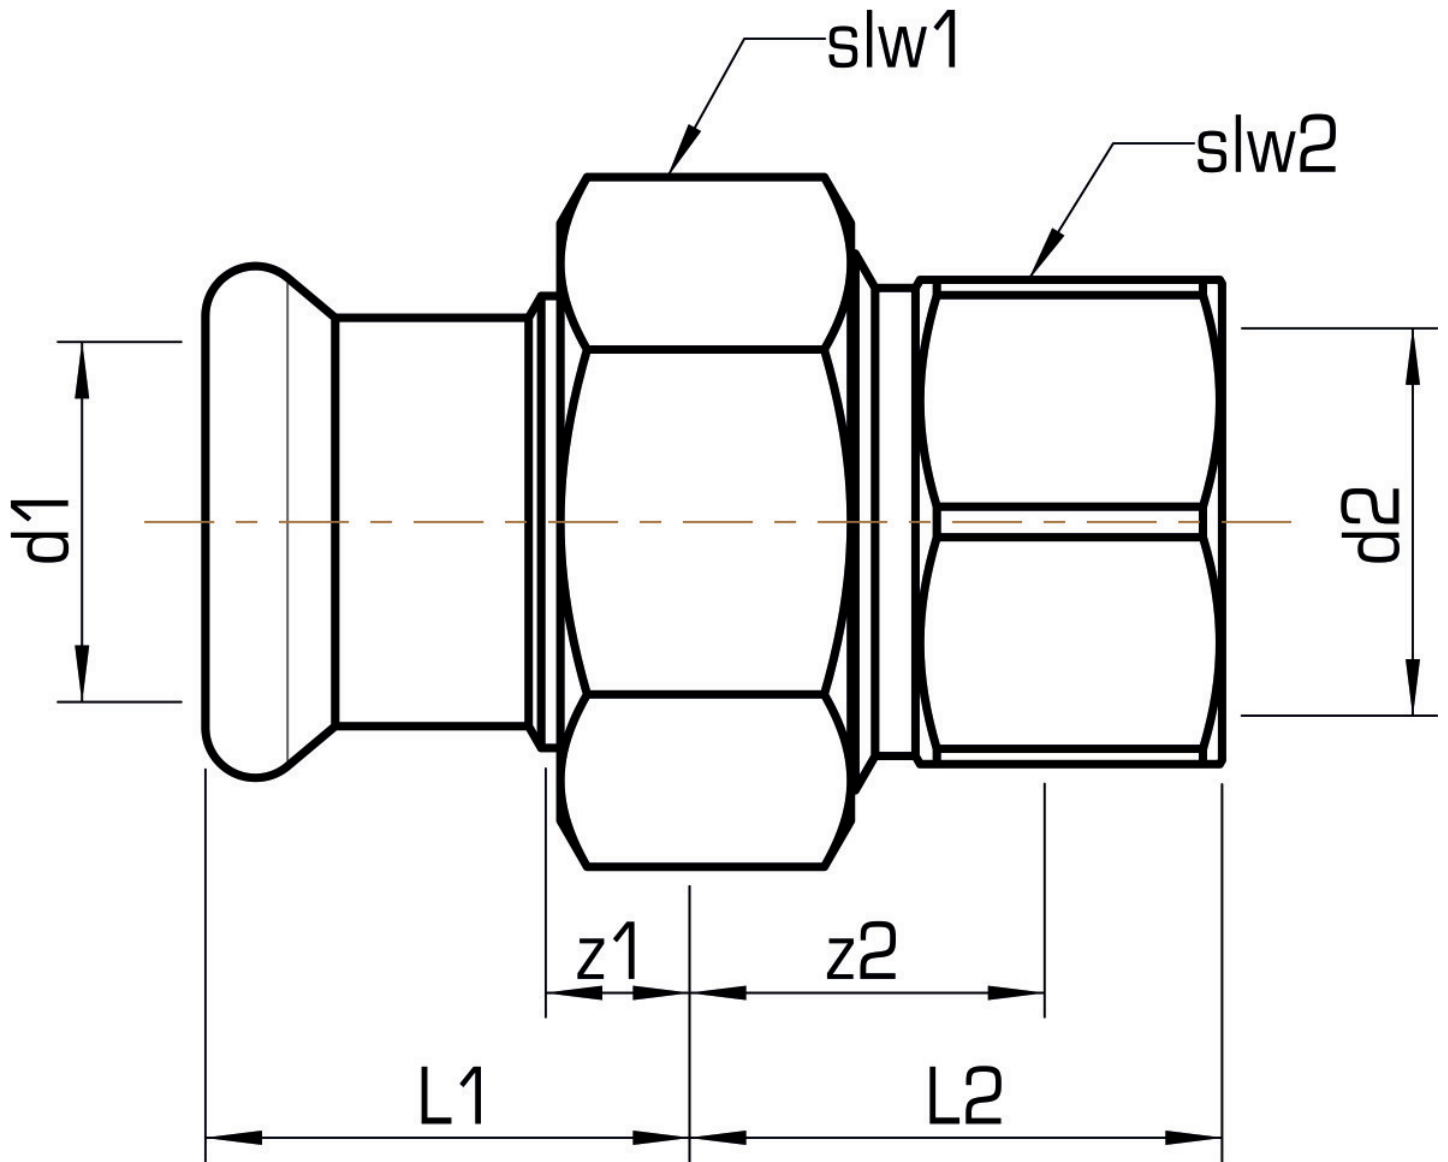

STEEL FIX EDELSTAHL

NP466 STEELFIX stainless steel press-fit union with female thread 42x6/4"

53742G07

Areas of application

Press-fit union with female thread conforming to EN 10226-1 made of stainless steel 1.4404, incl. EPDM sealing elements, d15-54 "leak before pressed"

Press contour: M

Approvals:

Specifications

Article information

port 1	Pressmuffe
port 2	Innengewinde zylindrisch BSPT-Rp (ISO 7-1 / EN 10226-1)
execution	1-part
design	gerade
press contour	M

Product information

VPE1	2,00 SA1
VPE2	8,00 KT1
weight	0,614 KGM
text	STEELFIX stainless steel press-fit union with female thread
INTRNR	73072980
material group	EDELSTAHL pressfittings
code	NP466

Art. No	label	d2 Inches	d1 mm	L1 mm	L2 mm	z1 mm	z2 mm	slw1 mm	slw2 mm
53742G07	42x6/4"	1 1/2"	42	41	44,5	11	27	58	54