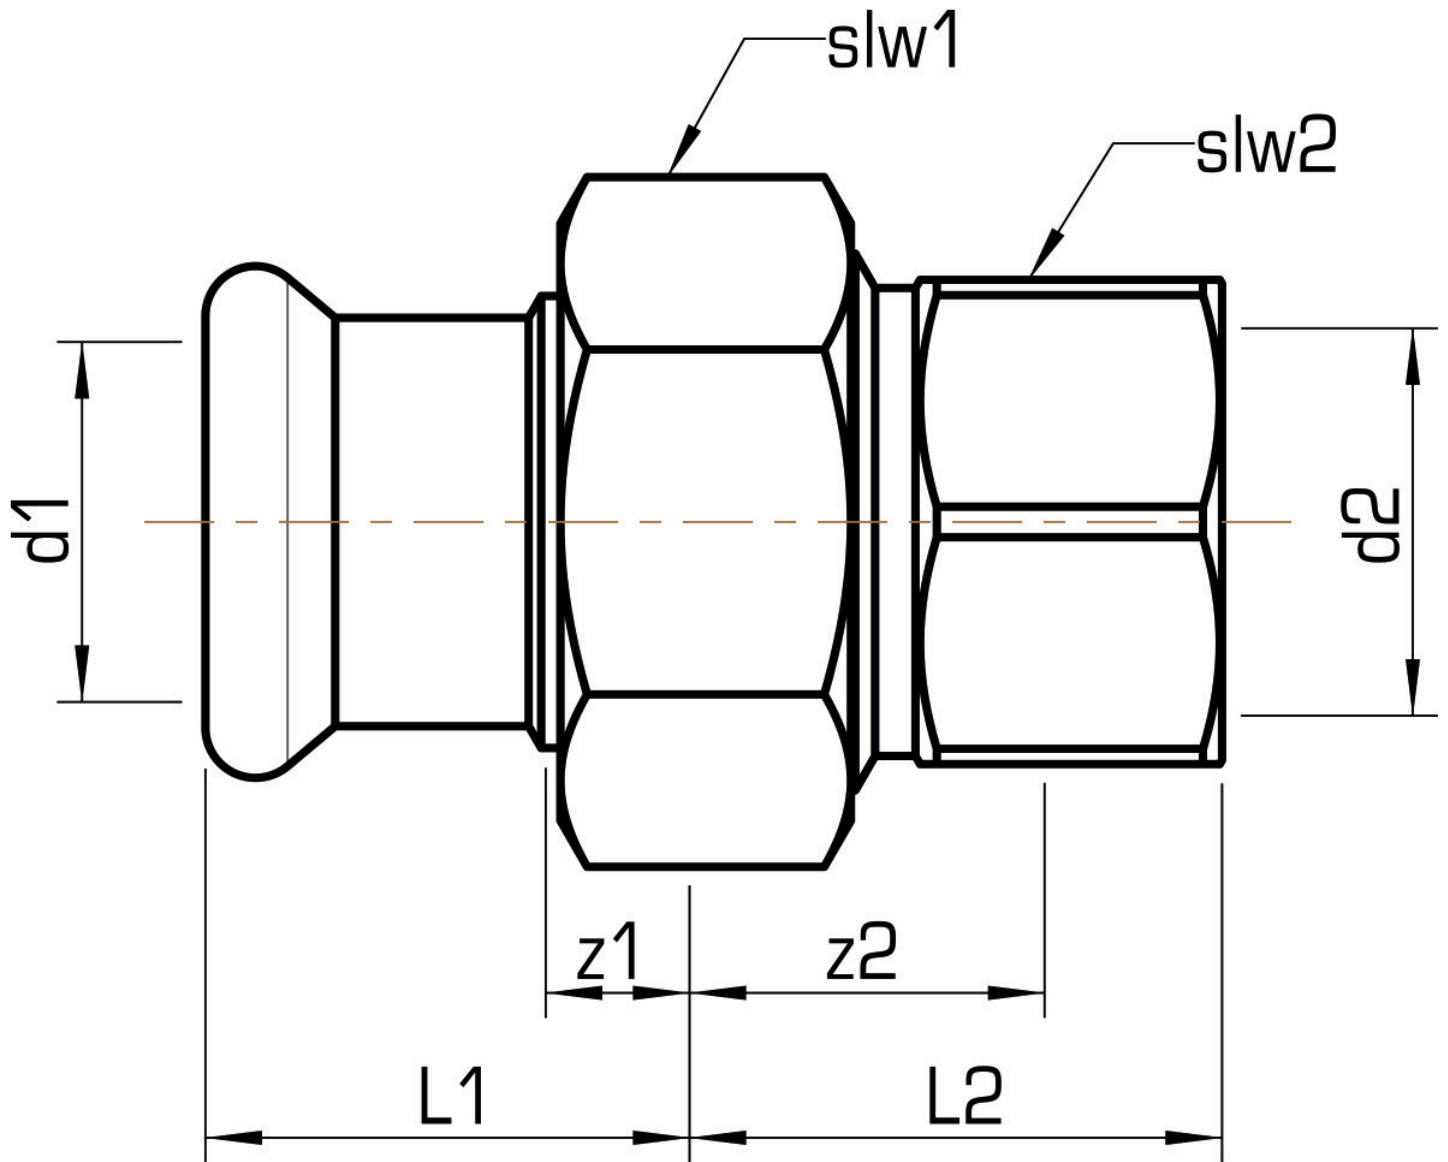

STEEL FIX EDELSTAHL

NP466 STEELFIX stainless steel press-fit union with female thread 54x2"

53742H09

Areas of application

Press-fit union with female thread conforming to EN 10226-1 made of stainless steel 1.4404, incl. EPDM sealing elements, d15-54 "leak before pressed"

Press contour: M

Approvals:

Specifications

Article information

port 1	Pressmuffe
port 2	Innengewinde zylindrisch BSPT-Rp (ISO 7-1 / EN 10226-1)
execution	1-part
design	gerade
press contour	M

Product information

VPE1	2,00 SA1
VPE2	4,00 KT1
weight	1,019 KGM
text	STEELFIX stainless steel press-fit union with female thread
INTRNR	73072980
material group	EDELSTAHL pressfittings
code	NP466

Art. No	label	d2 Inches	d1 mm	L1 mm	L2 mm	z1 mm	z2 mm	slw1 mm	slw2 mm
53742H09	54x2"	2"	54	47	44	12	26	75	67