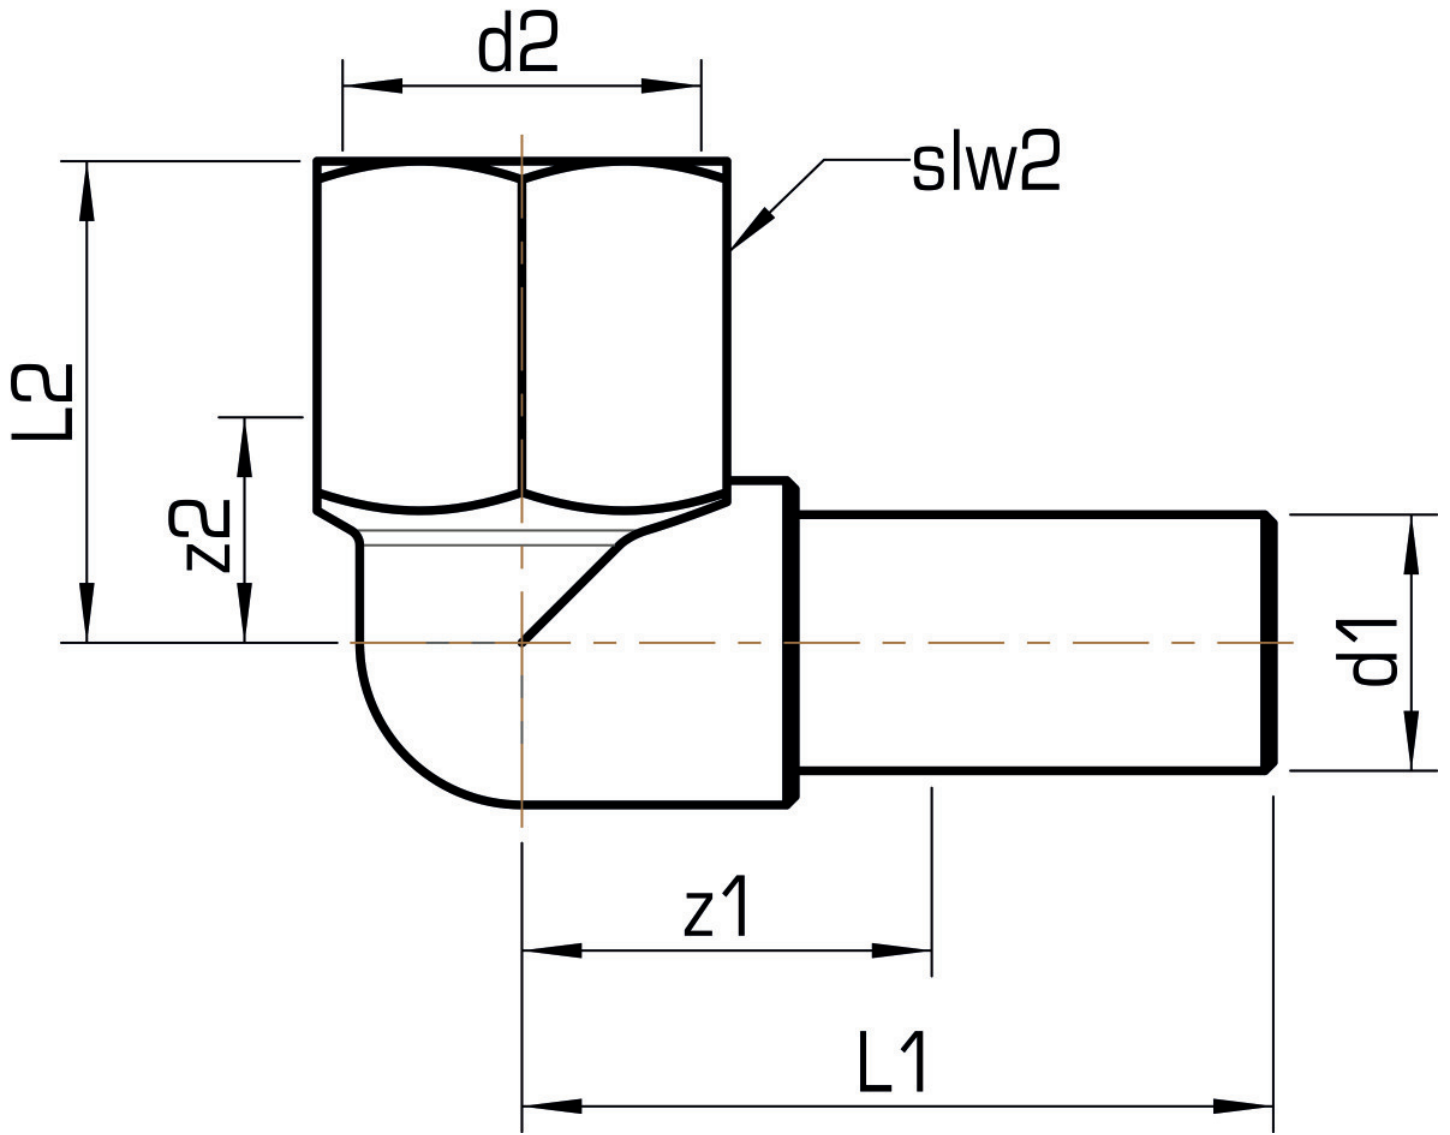

STEEL FIX EDELSTAHL

NP468 STEELFIX stainless steel press-fit elbow adapter 90° pipe dimension with female thread 15x1/2"

53717B02

Areas of application

Press-elbow adapter 90° with pipe dimension, female, made of stainless steel 1.4404,

Approvals:

Specifications

Article information

port 1	Pressmuffe
port 2	Innengewinde zylindrisch BSPT-Rp (ISO 7-1 / EN 10226-1)
execution	1-part
design	Winkel
angle	90 °
press contour	M

Product information

VPE1	10,00 SA1
VPE2	40,00 KT1
VPE3	1000,00 DDP
weight	0,100 KGM
text	STEELFIX stainless steel press-fit elbow adapter 90° pipe dimension with female thread
INTRNR	73072980
material group	EDELSTAHL pressfittings
code	NP468

Art. No	label	d2 Inches	d1 mm	L1 mm	L2 mm	z1 mm	z2 mm	slw2 mm
53717B02	15x1/2"	1/2" (15)	15	44	28	24	13	24