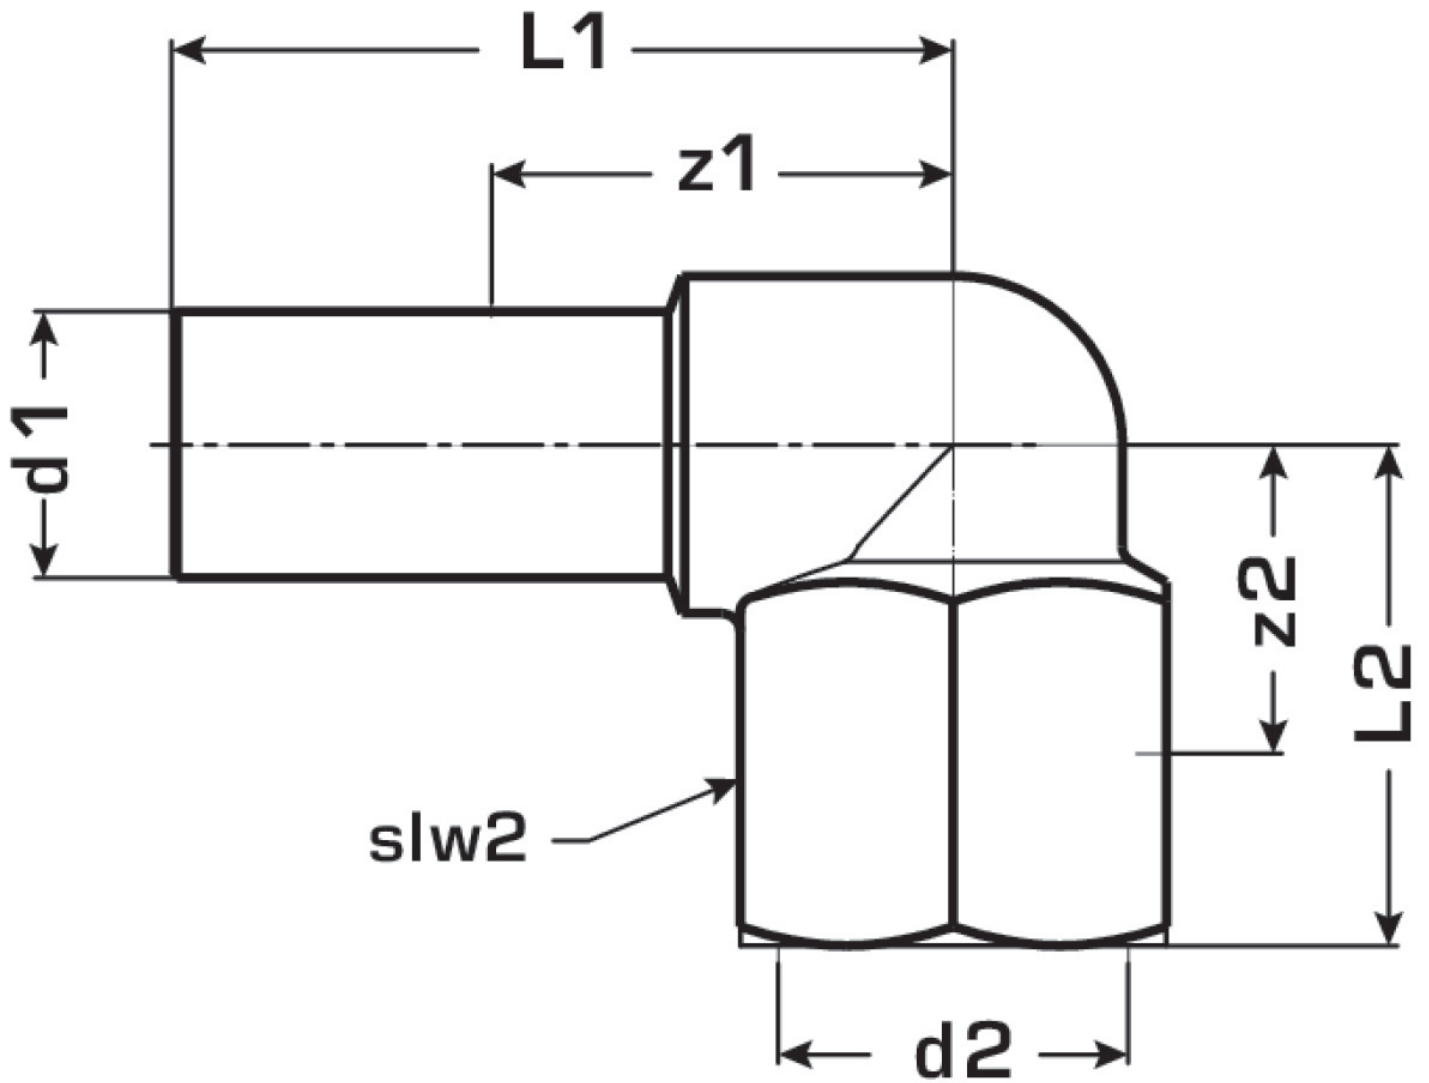

STEEL FIX EDELSTAHL

NP468 Stainless steel press-elbow adaptor 90°
pipe dimension female 15x1/2"

53717B02

Areas of application

Press-elbow adaptor 90° with pipe dimension, female, made of stainless steel 1.4404,

Approvals:

Specifications

Article information

port 1	Pressmuffe
port 2	Innengewinde zylindrisch BSPT-Rp (ISO 7-1 / EN 10226-1)
execution	1-teilig
design	Winkel
angle	90 °
press contour	M

Product information

VPE1	10 SA1
VPE2	40 KT1
VPE3	1000 DDP
weight	0,1 KGM
text	Stainless steel press-elbow adaptor 90° pipe dimension female
INTRNR	73072980
main material group	STEELFIX
material group	EDELSTAHL pressfittings
code	NP468

Art. No	label	d2	d1 mm	L1 mm	L2 mm	z1 mm	z2 mm	slw2 mm
53717B02	15x1/2"	3/4 Zoll (20)	15	44	28	24	13	24