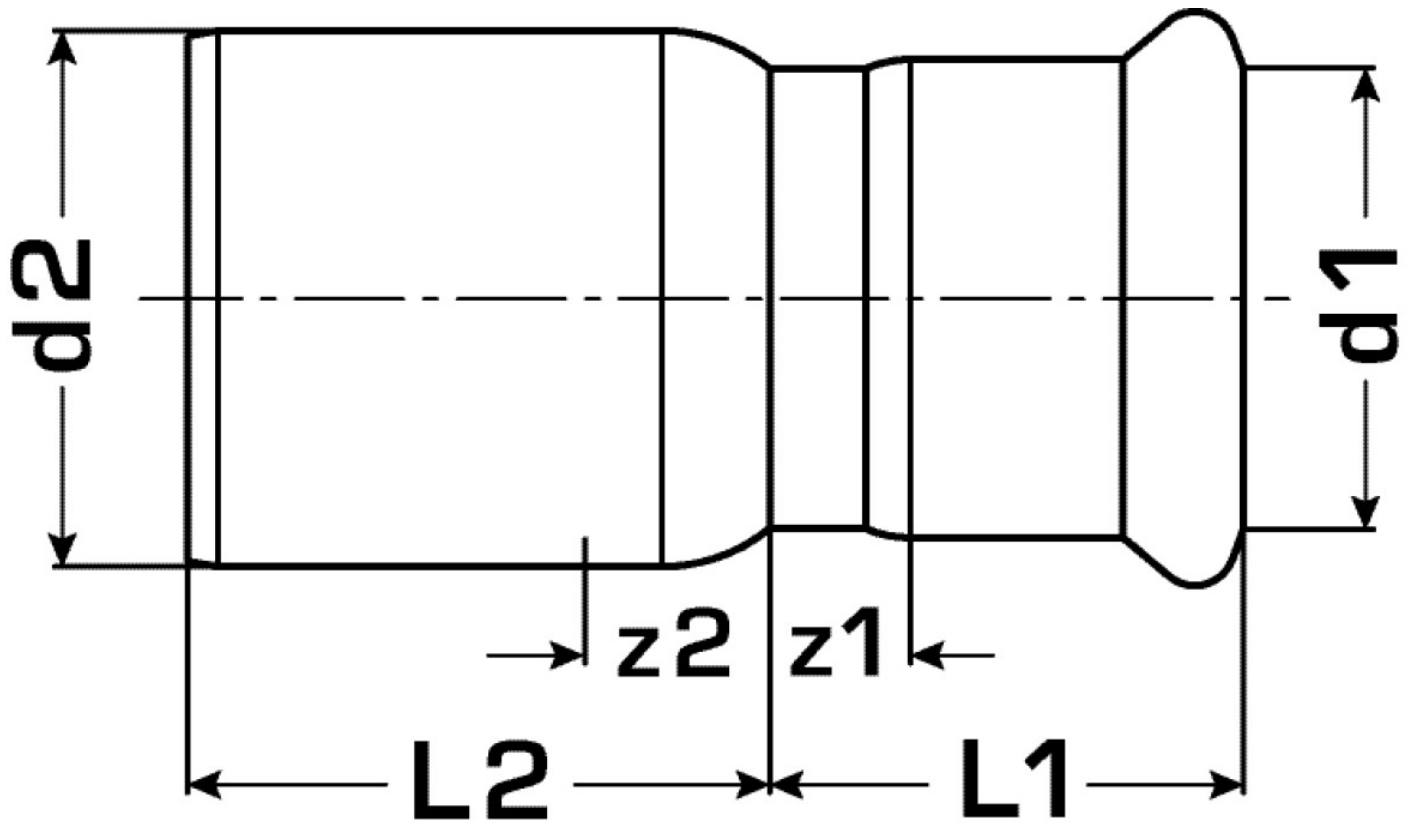

COPPER FIX

COF411 COPPERFIX copper press-fit reduction nipple male/female 15/12

52601BA0

Areas of application

Press-fit reducing nipple f/m straight made of copper, incl. EPDM sealing elements, "leak before pressed"

port 1	Pressmuffe
port 2	Pressmuffe
execution	1-part
design	gerade
press contour	M

Product information

VPE1	10,00 SA1
VPE2	200,00 KT1
weight	0,008 KGM
text	COPPERFIX copper press-fit reduction nipple male/female
INTRNR	74122000
main material group	COPPERFIX
material group	KUPFER pressfittings
code	COF411

Art. No	label	d1 mm	d2 mm	L1 mm	L2 mm	z1 mm	z2 mm
52601BA0	15/12	12	15	21	23	4	3