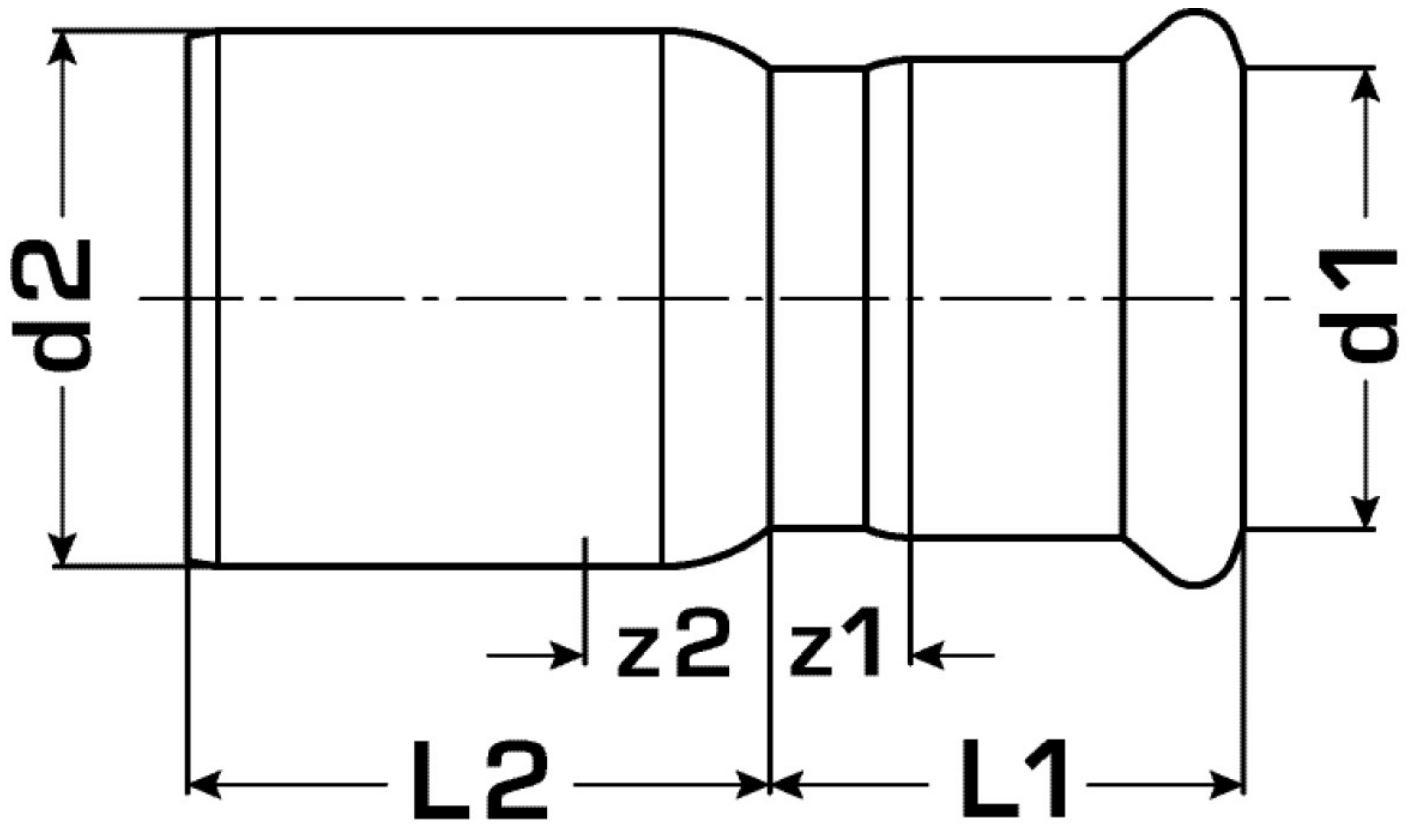

## Areas of application

Press-fit reducing nipple f/m straight made of copper, incl. EPDM sealing elements, "leak before pressed"

Press contour: M

Art. No	label	d1 mm	d2 mm	L1 mm	L2 mm	z1 mm	z2 mm
52601CB0	18/15	15	18	24	23	4	3