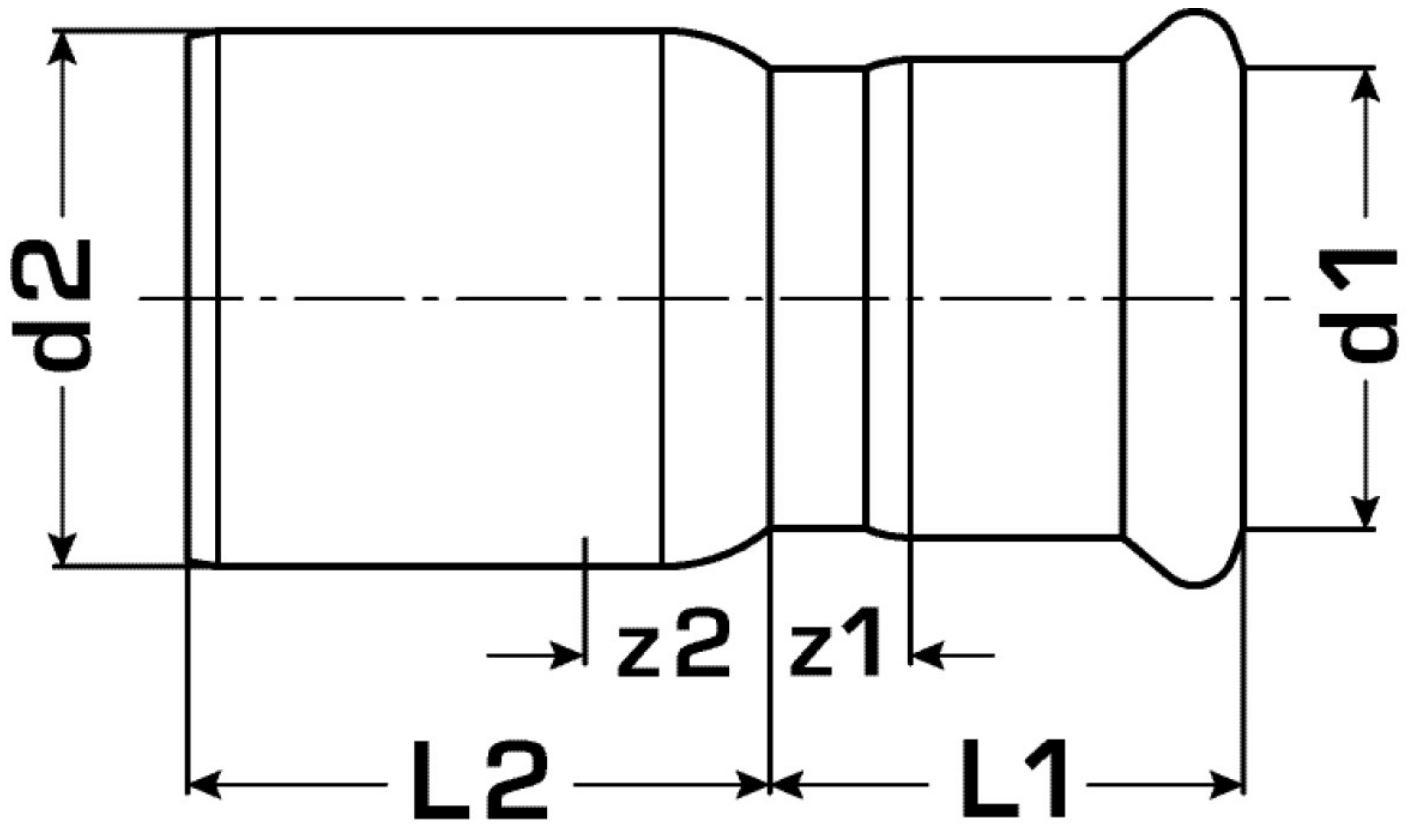

COPPER FIX

COF411 COPPERFIX copper press-fit reduction nipple male/female 22/15

52601DB0

Areas of application

Press-fit reducing nipple f/m straight made of copper, incl. EPDM sealing elements, "leak before pressed"

port 1	Pressmuffe
port 2	Pressmuffe
execution	1-part
design	gerade
press contour	M

Product information

VPE1	10,00 SA1
VPE2	100,00 KT1
weight	0,021 KGM
text	COPPERFIX copper press-fit reduction nipple male/female
INTRNR	74122000
main material group	COPPERFIX
material group	KUPFER pressfittings
code	COF411

Art. No	label	d1 mm	d2 mm	L1 mm	L2 mm	z1 mm	z2 mm
52601DB0	22/15	15	22	24	28	4	7