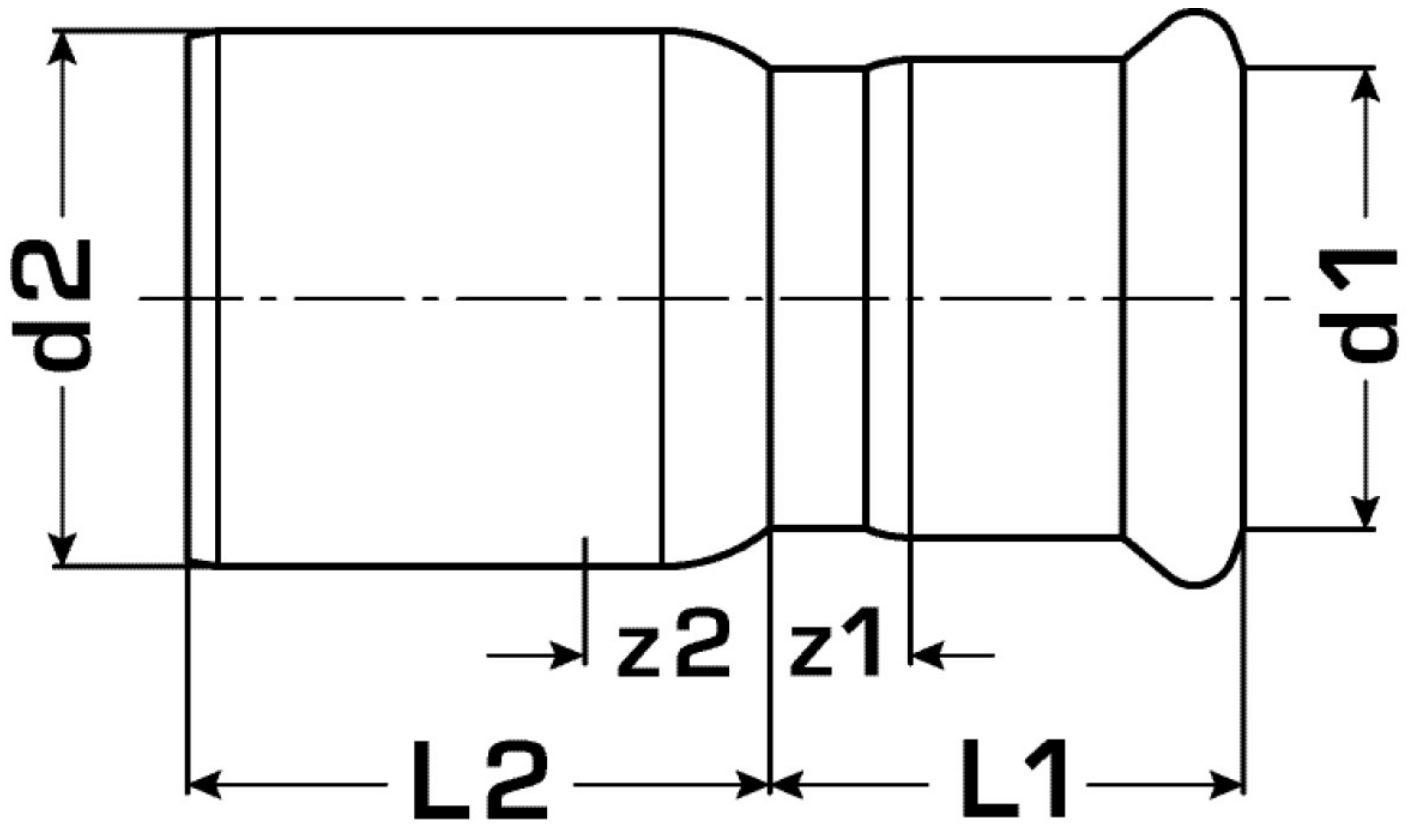

COPPER FIX

COF411 COPPERFIX copper press-fit reduction nipple male/female 28/15

52601EB0

Areas of application

Press-fit reducing nipple f/m straight made of copper, incl. EPDM sealing elements, "leak before pressed"

port 1	Pressmuffe
port 2	Pressmuffe
execution	1-part
design	gerade
press contour	M

Product information

VPE1	10,00 SA1
VPE2	100,00 KT1
weight	0,034 KGM
text	COPPERFIX copper press-fit reduction nipple male/female
INTRNR	74122000
main material group	COPPERFIX
material group	KUPFER pressfittings
code	COF411

Art. No	label	d1 mm	d2 mm	L1 mm	L2 mm	z1 mm	z2 mm
52601EB0	28/15	15	28	25	37	4	14