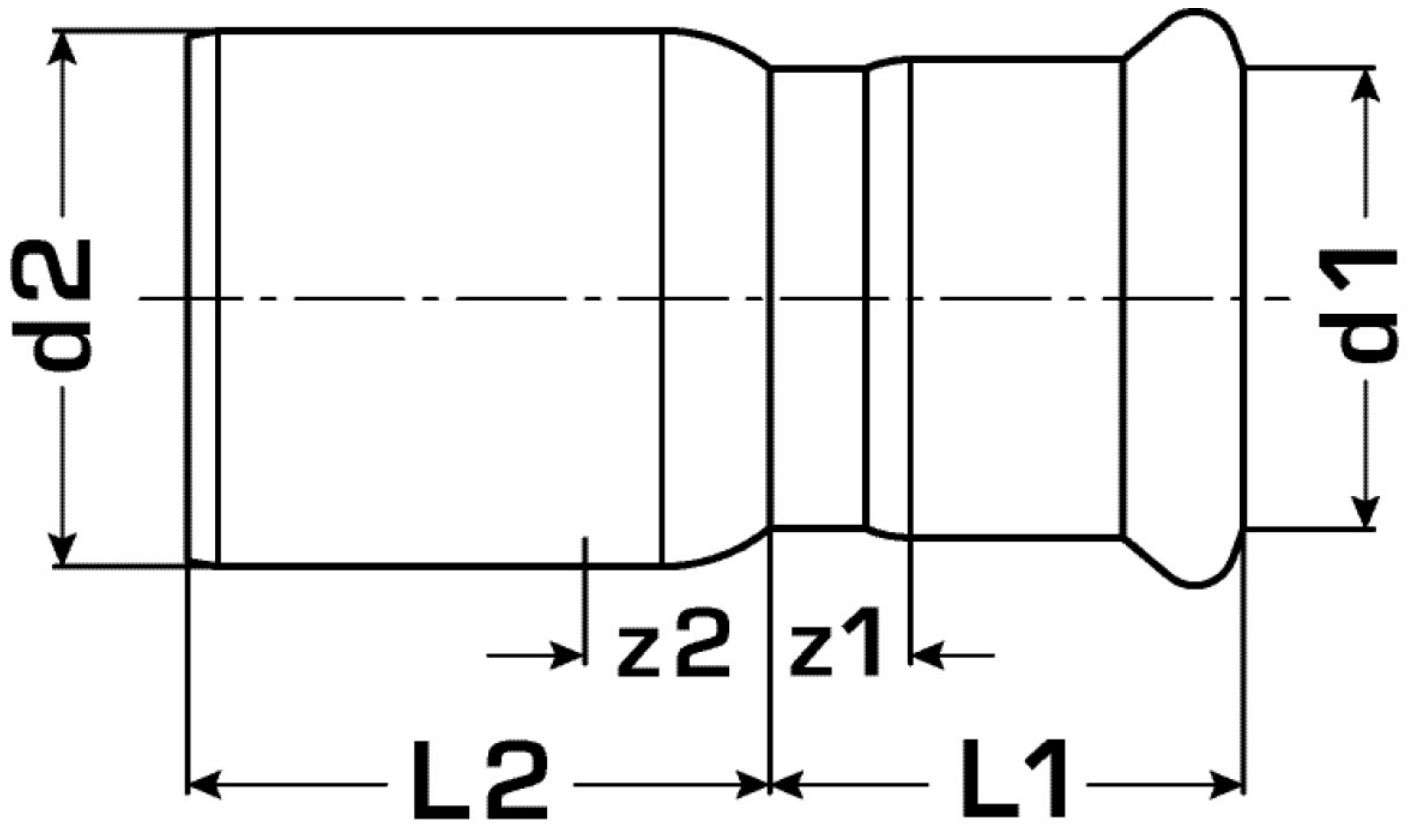

Art. No	label	d1 mm	d2 mm	L1 mm	L2 mm	z1 mm	z2 mm
52601FD0	35/22	22	35	29	39	9	13