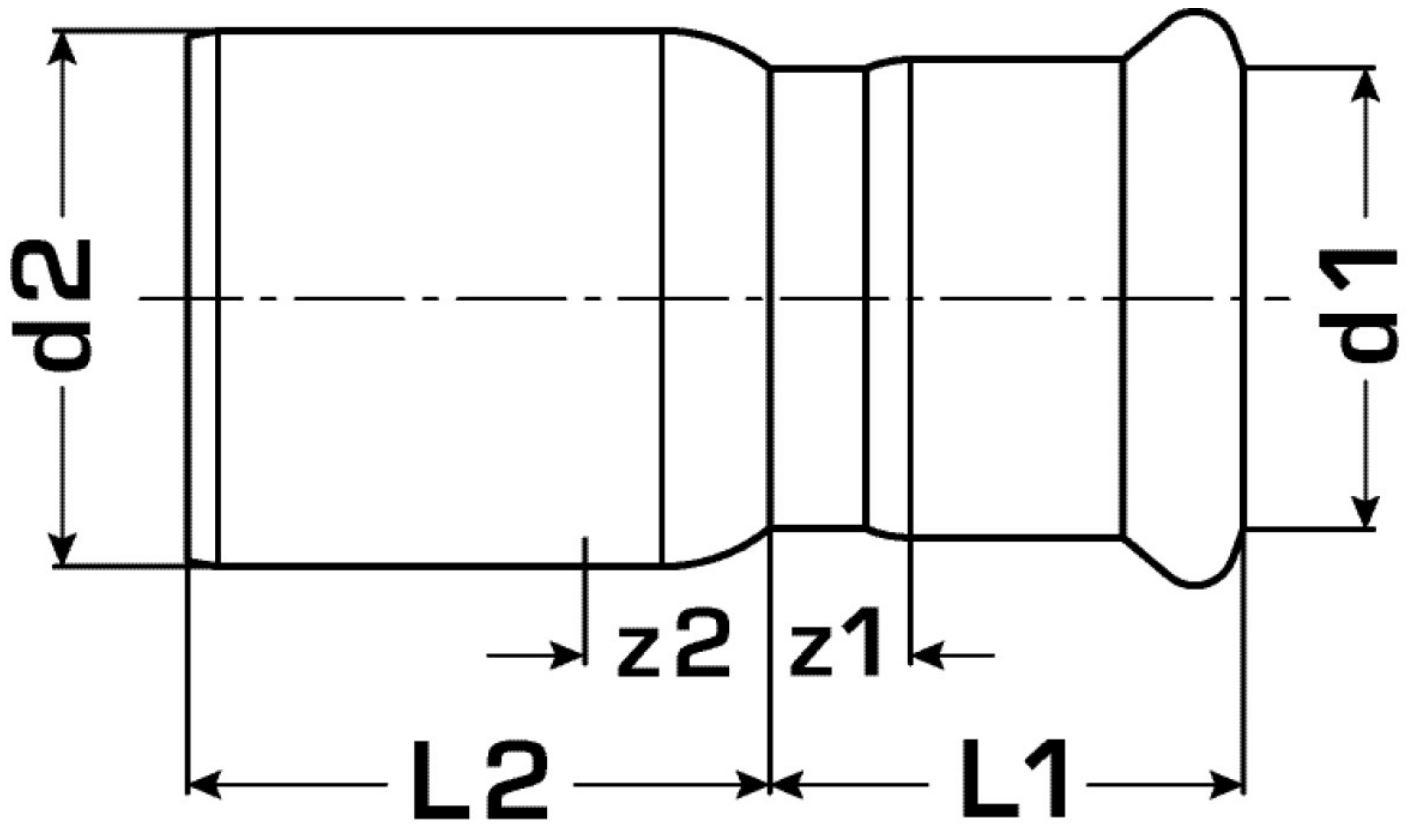

COPPER FIX

COF411 COPPERFIX copper press-fit reduction nipple male/female 42/22

52601GD0

Areas of application

Press-fit reducing nipple f/m straight made of copper, incl. EPDM sealing elements, "leak before pressed"

port 1	Pressmuffe
port 2	Pressmuffe
execution	1-part
design	gerade
press contour	M

Product information

VPE1	1,00 SA1
VPE2	20,00 KT1
weight	0,092 KGM
text	COPPERFIX copper press-fit reduction nipple male/female
INTRNR	74122000
main material group	COPPERFIX
material group	KUPFER pressfittings
code	COF411

Art. No	label	d1 mm	d2 mm	L1 mm	L2 mm	z1 mm	z2 mm
52601GD0	42/22	22	42	25	49	4	19