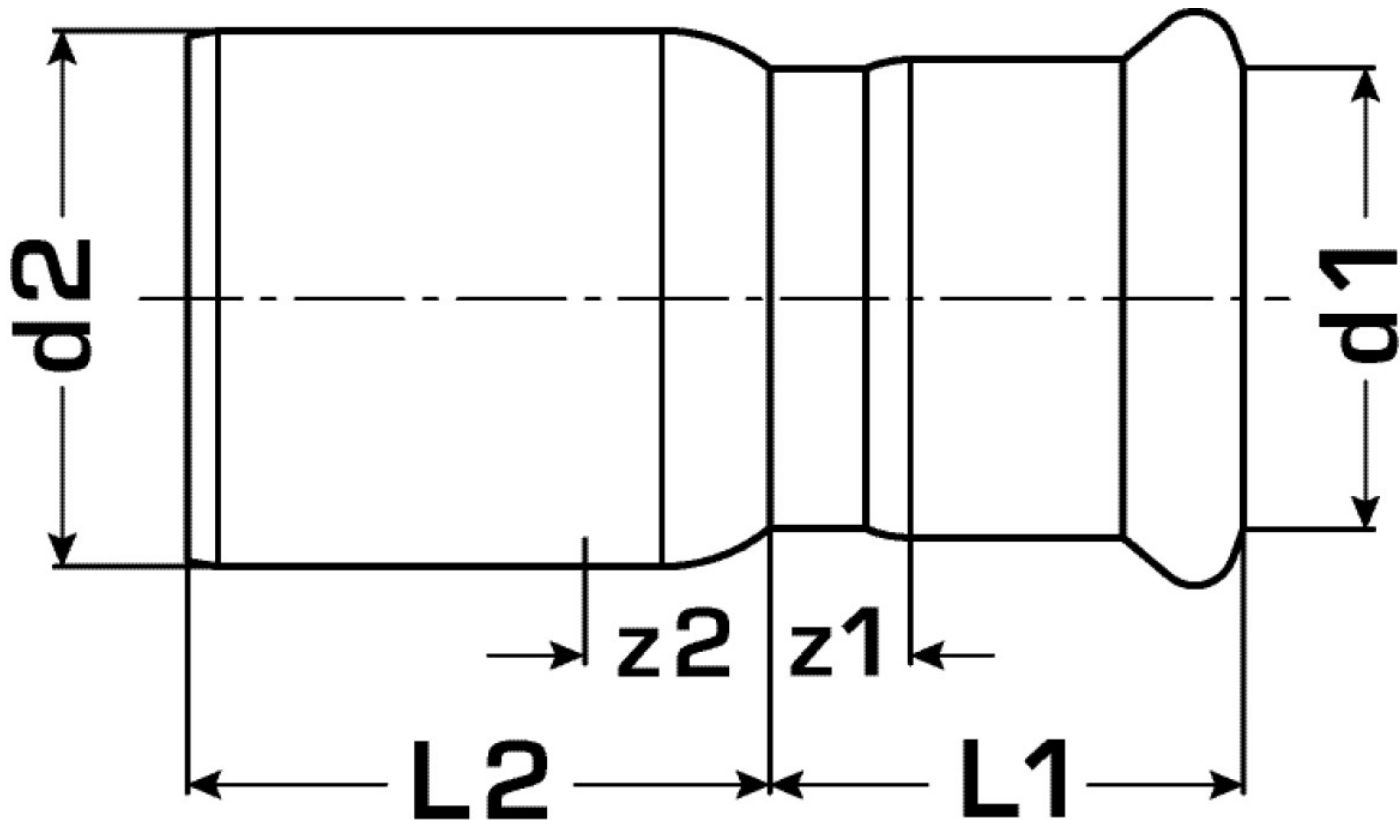

COPPER FIX

COF411 COPPERFIX copper press-fit reduction nipple male/female 42/35

52601GF0

Areas of application

Press-fit reducing nipple f/m straight made of copper, incl. EPDM sealing elements, "leak before pressed"

port 1	Pressmuffe
port 2	Pressmuffe
execution	1-part
design	gerade
press contour	M

Product information

VPE1	1,00 SA1
VPE2	10,00 KT1
weight	0,081 KGM
text	COPPERFIX copper press-fit reduction nipple male/female
INTRNR	74122000
main material group	COPPERFIX
material group	KUPFER pressfittings
code	COF411

Art. No	label	d1 mm	d2 mm	L1 mm	L2 mm	z1 mm	z2 mm
52601GF0	42/35	35	42	35	38	8	8