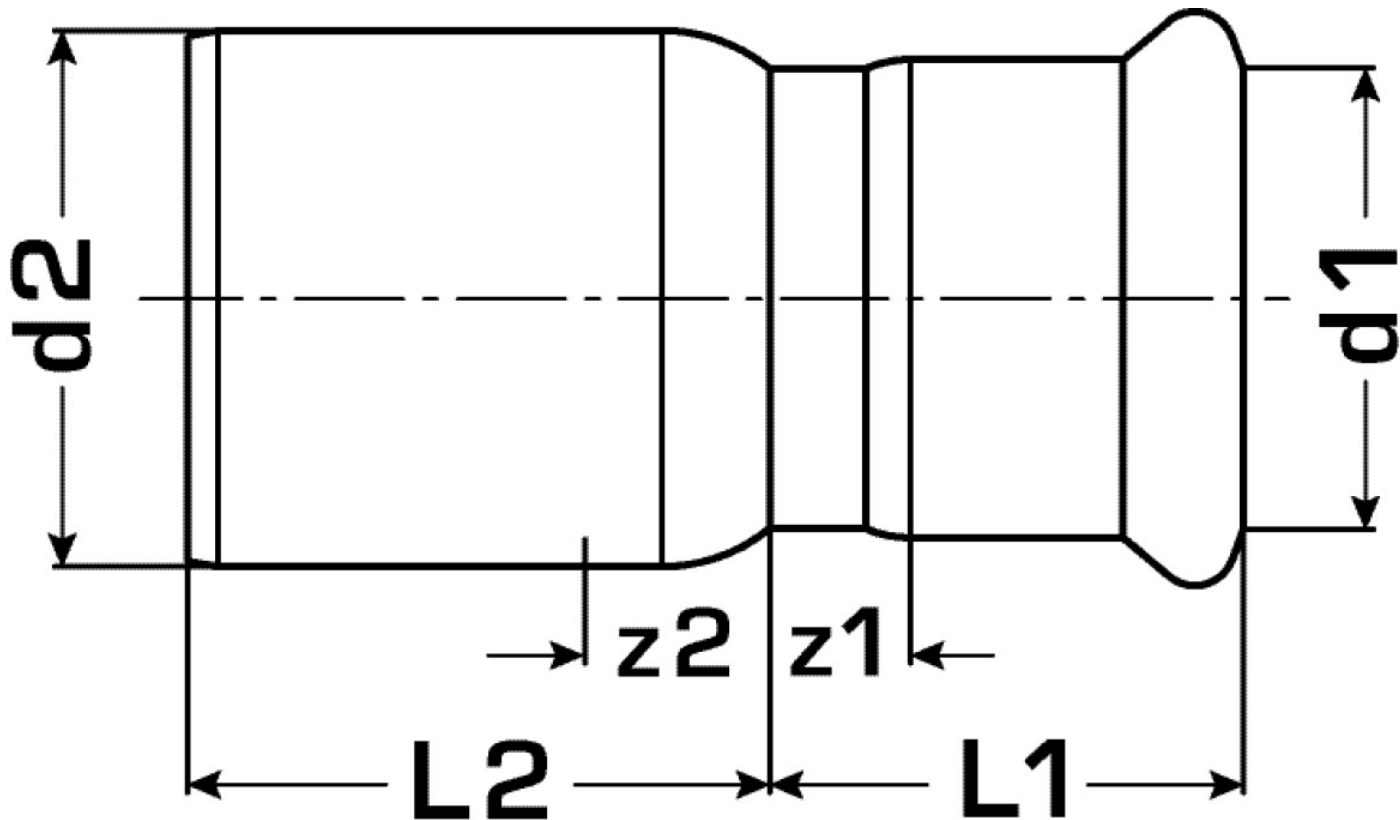

COPPER FIX

COF411 COPPERFIX copper press-fit reduction nipple male/female 54/28

52601HE0

Areas of application

Press-fit reducing nipple f/m straight made of copper, incl. EPDM sealing elements, "leak before pressed"

Press contour: M

Approvals:

Specifications

Article information

port 1	Pressmuffe
port 2	Pressmuffe
execution	1-part
design	gerade
press contour	M

Product information

VPE1	1,00 SA1
VPE2	10,00 KT1
weight	0,140 KGM
text	COPPERFIX copper press-fit reduction nipple male/female
INTRNR	74122000
main material group	COPPERFIX
material group	KUPFER pressfittings
code	COF411

Art. No	label	d1 mm	d2 mm	L1 mm	L2 mm	z1 mm	z2 mm
52601HE0	54/28	28	54	27	59	4	24