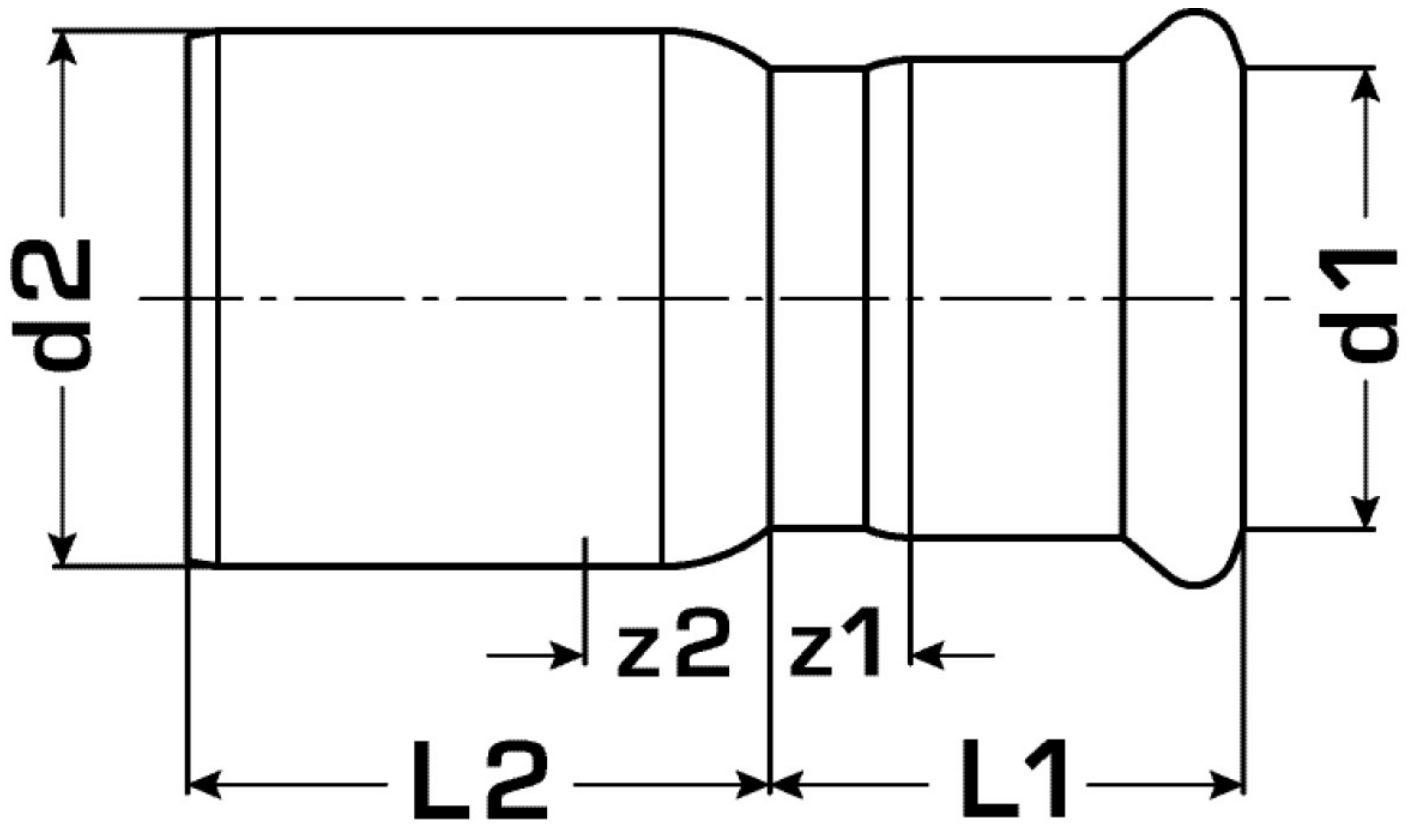

COPPER FIX

COF411 COPPERFIX copper press-fit reduction nipple male/female 54/35

52601HF0

Areas of application

Press-fit reducing nipple f/m straight made of copper, incl. EPDM sealing elements, "leak before pressed"

Press contour: M

Approvals:

Specifications

Article information

port 1	Pressmuffe
port 2	Pressmuffe
execution	1-part
design	gerade
press contour	M

Product information

VPE1	1,00 SA1
VPE2	15,00 KT1
weight	0,142 KGM
text	COPPERFIX copper press-fit reduction nipple male/female
INTRNR	74122000
main material group	COPPERFIX
material group	KUPFER pressfittings
code	COF411

Art. No	label	d1 mm	d2 mm	L1 mm	L2 mm	z1 mm	z2 mm
52601HF0	54/35	35	54	35	53	9	18