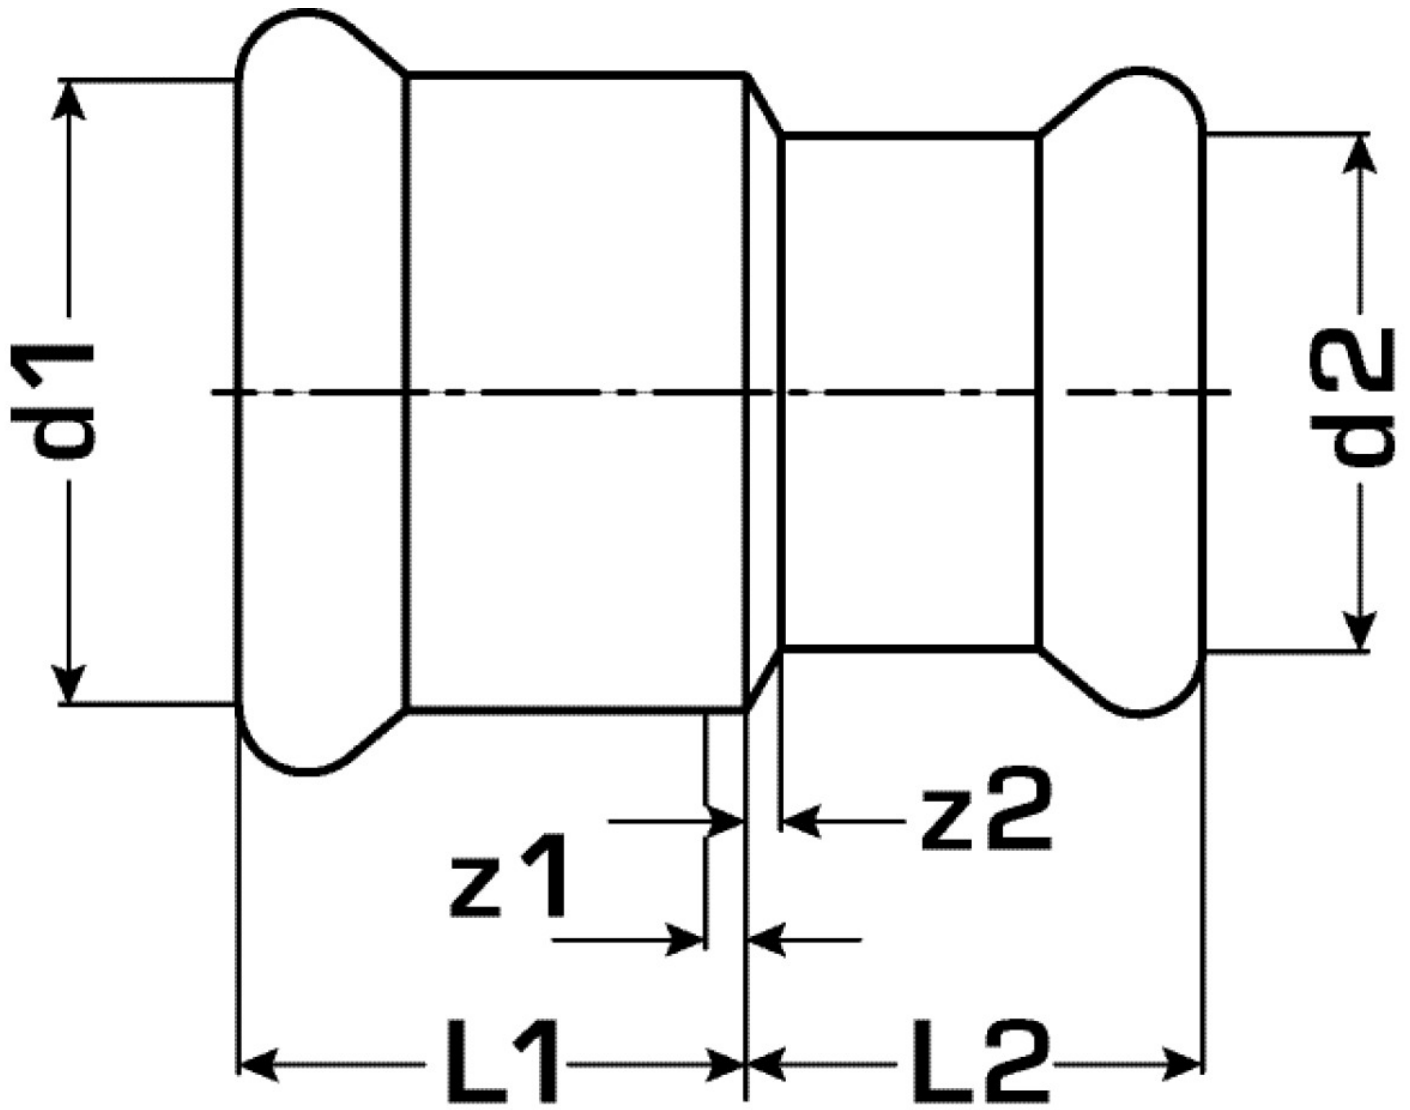

COPPER FIX

COF412 COPPERFIX copper press-reducer
female/female 15/12

52602BA0

Areas of application

Press-fit reducer f/m straight made of copper, incl. EPDM sealing elements, "leak before pressed"

Press contour: M

Approvals:

Specifications

Article information

port 1	Pressmuffe
port 2	Pressmuffe
execution	1-part
design	gerade
press contour	M

Product information

VPE1	10,00 SA1
VPE2	150,00 KT1
weight	0,042 KGM
text	COPPERFIX copper press-reducer female/female
INTRNR	74122000
main material group	COPPERFIX
material group	KUPFER pressfittings
code	COF412

Art. No	label	d1 mm	d2 mm	L1 mm	L2 mm	z1 mm	z2 mm
52602BA0	15/12	15	12	23	22	3	5