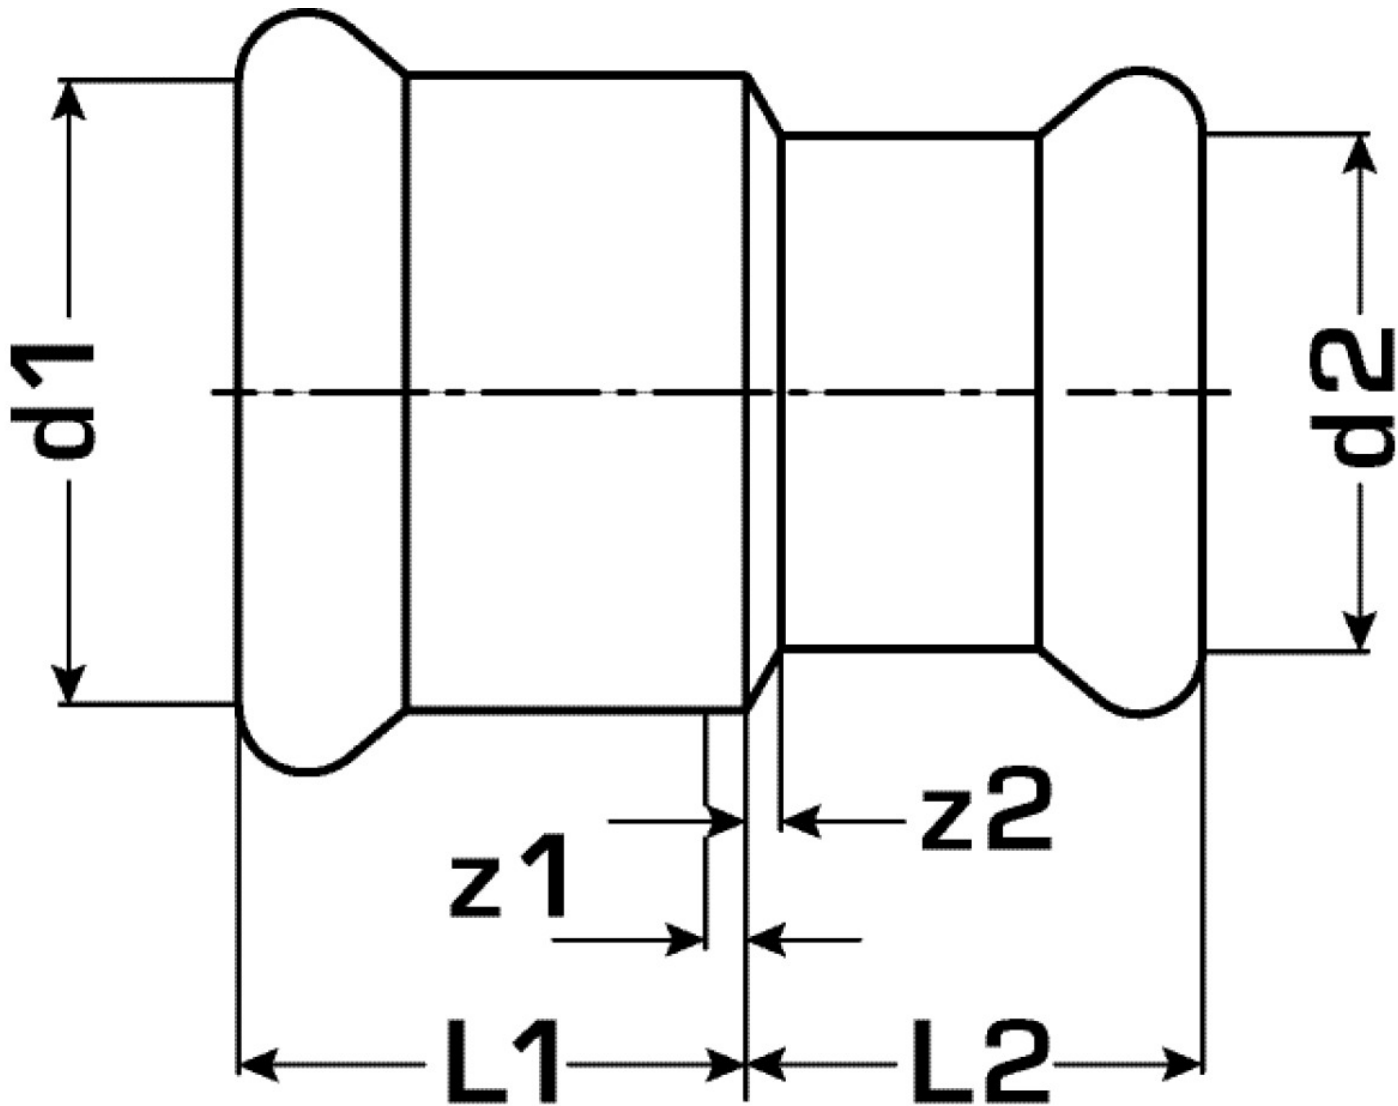

## Areas of application

Press-fit reducer f/m straight made of copper, incl. EPDM sealing elements, "leak before pressed"

Press contour: M

Art. No	label	d1 mm	d2 mm	L1 mm	L2 mm	z1 mm	z2 mm
52602DB0	22/15	22	15	28	25	7	5