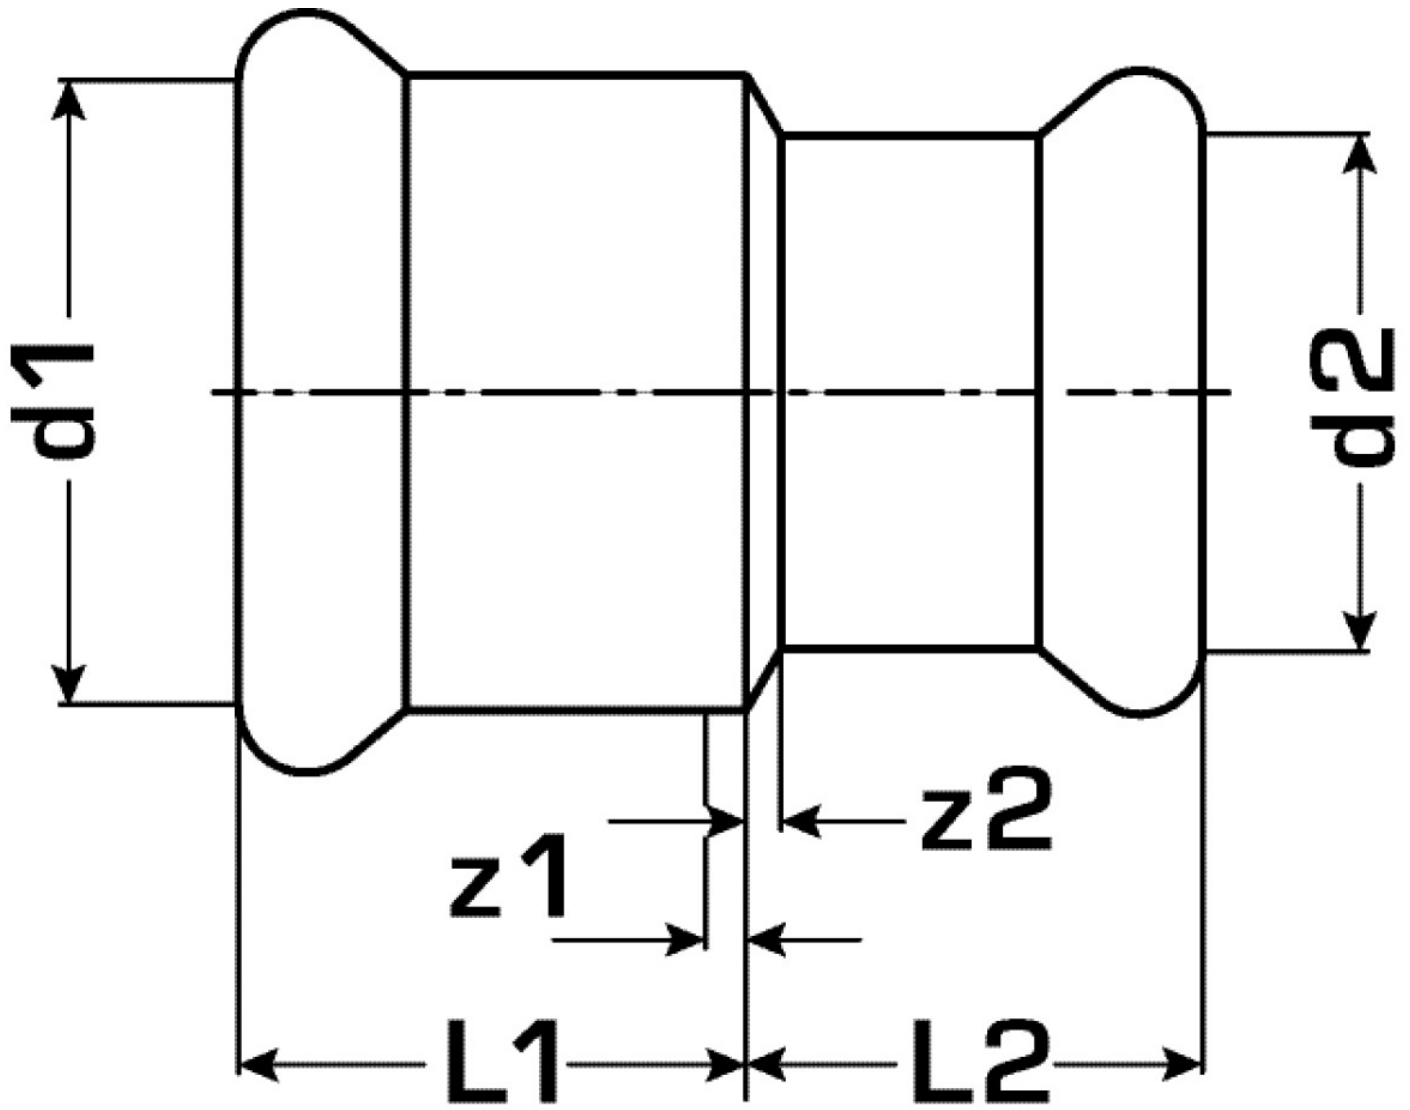

COPPER FIX

COF412 COPPERFIX copper press-reducer
female/female 28/15

52602EB0

Areas of application

Press-fit reducer f/m straight made of copper, incl. EPDM sealing elements, "leak before pressed"

Press contour: M

Approvals:

Specifications

Article information

port 1	Pressmuffe
port 2	Pressmuffe
execution	1-part
design	gerade
press contour	M

Product information

VPE1	10,00 SA1
VPE2	80,00 KT1
weight	0,105 KGM
text	COPPERFIX copper press-reducer female/female
INTRNR	74122000
main material group	COPPERFIX
material group	KUPFER pressfittings
code	COF412

Art. No	label	d1 mm	d2 mm	L1 mm	L2 mm	z1 mm	z2 mm
52602EB0	28/15	28	15	35	23	12	3