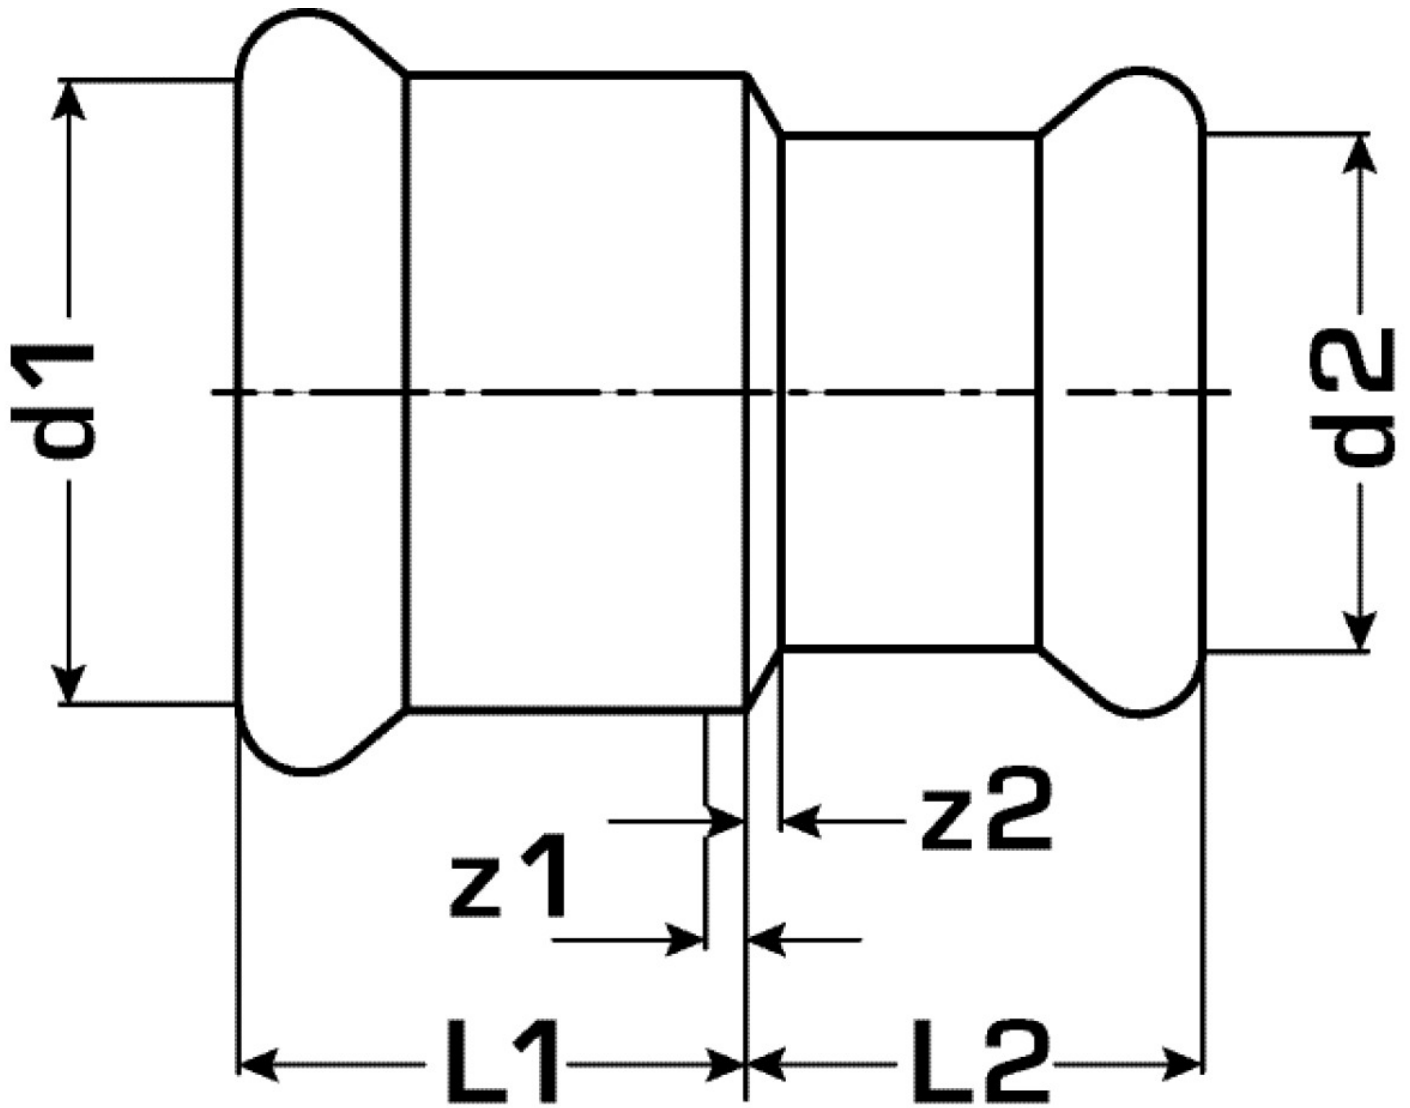

COPPER FIX

COF412 COPPERFIX copper press-reducer
female/female 28/22

52602ED0

Areas of application

Press-fit reducer f/m straight made of copper, incl. EPDM sealing elements, "leak before pressed"

Press contour: M

Approvals:

Specifications

Article information

port 1	Pressmuffe
port 2	Pressmuffe
execution	1-part
design	gerade
press contour	M

Product information

VPE1	10,00 SA1
VPE2	80,00 KT1
weight	0,136 KGM
text	COPPERFIX copper press-reducer female/female
INTRNR	74122000
main material group	COPPERFIX
material group	KUPFER pressfittings
code	COF412

Art. No	label	d1 mm	d2 mm	L1 mm	L2 mm	z1 mm	z2 mm
52602ED0	28/22	28	22	29	26	6	5