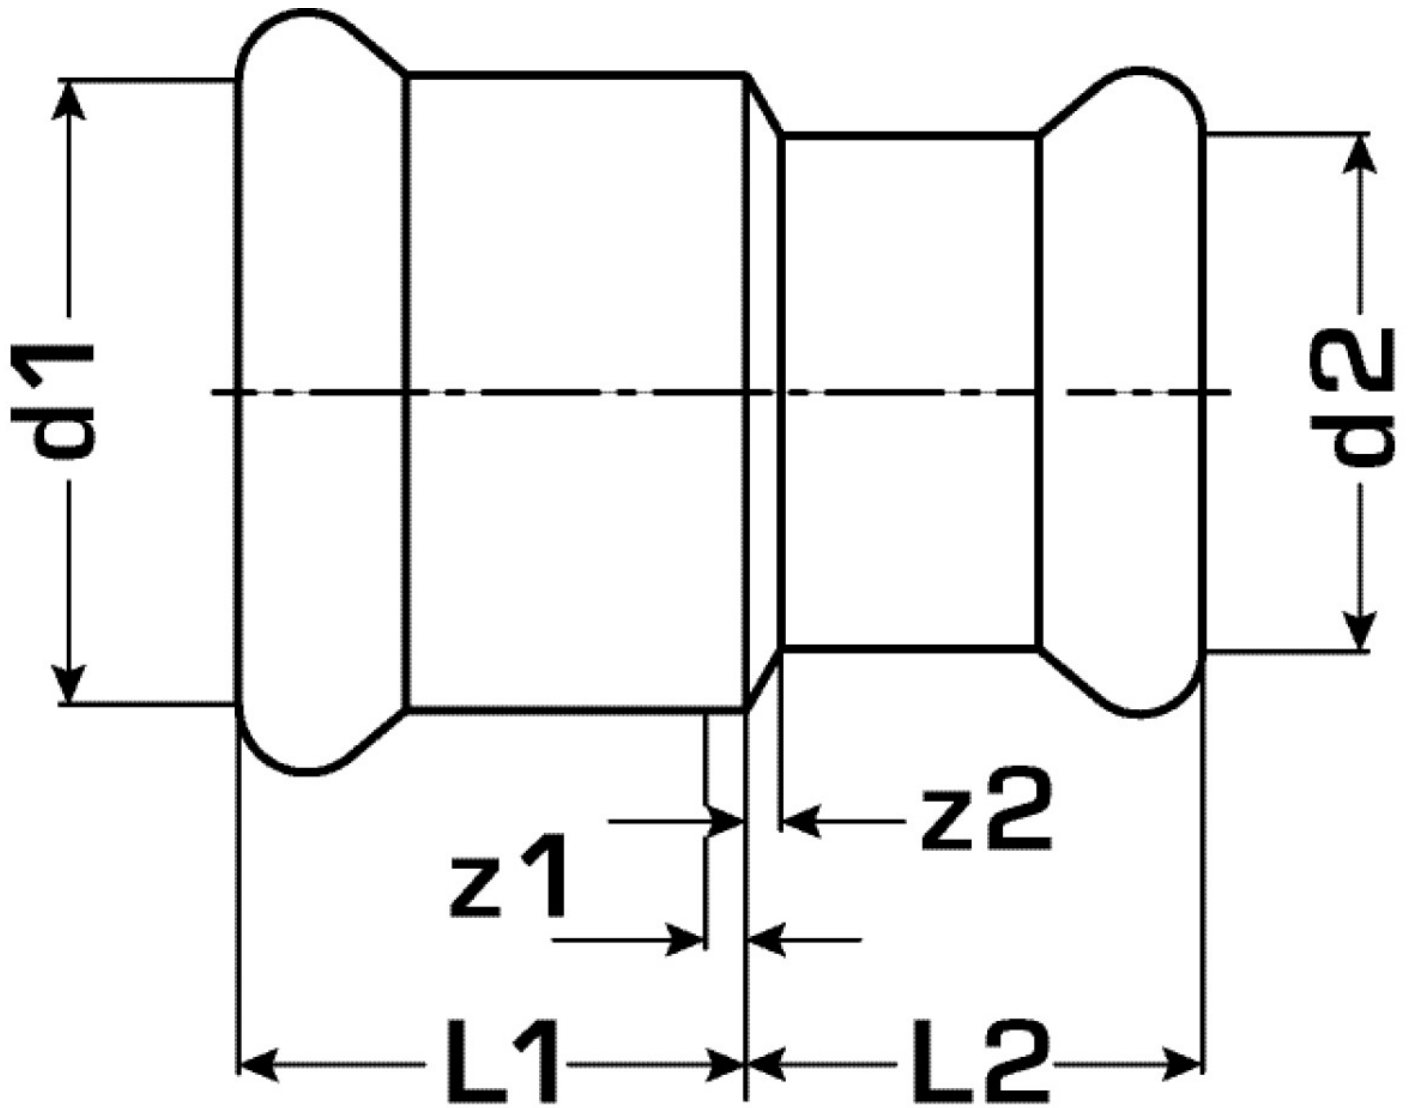

COPPER FIX

COF412 COPPERFIX copper press-reducer
female/female 35/28

52602FE0

Areas of application

Press-fit reducer f/m straight made of copper, incl. EPDM sealing elements, "leak before pressed"

Press contour: M

Approvals:

Specifications

Article information

port 1	Pressmuffe
port 2	Pressmuffe
execution	1-part
design	gerade
press contour	M

Product information

VPE1	5,00 SA1
VPE2	15,00 KT1
weight	0,195 KGM
text	COPPERFIX copper press-reducer female/female
INTRNR	74122000
main material group	COPPERFIX
material group	KUPFER pressfittings
code	COF412

Art. No	label	d1 mm	d2 mm	L1 mm	L2 mm	z1 mm	z2 mm
52602FE0	35/28	35	28	33	28	7	5