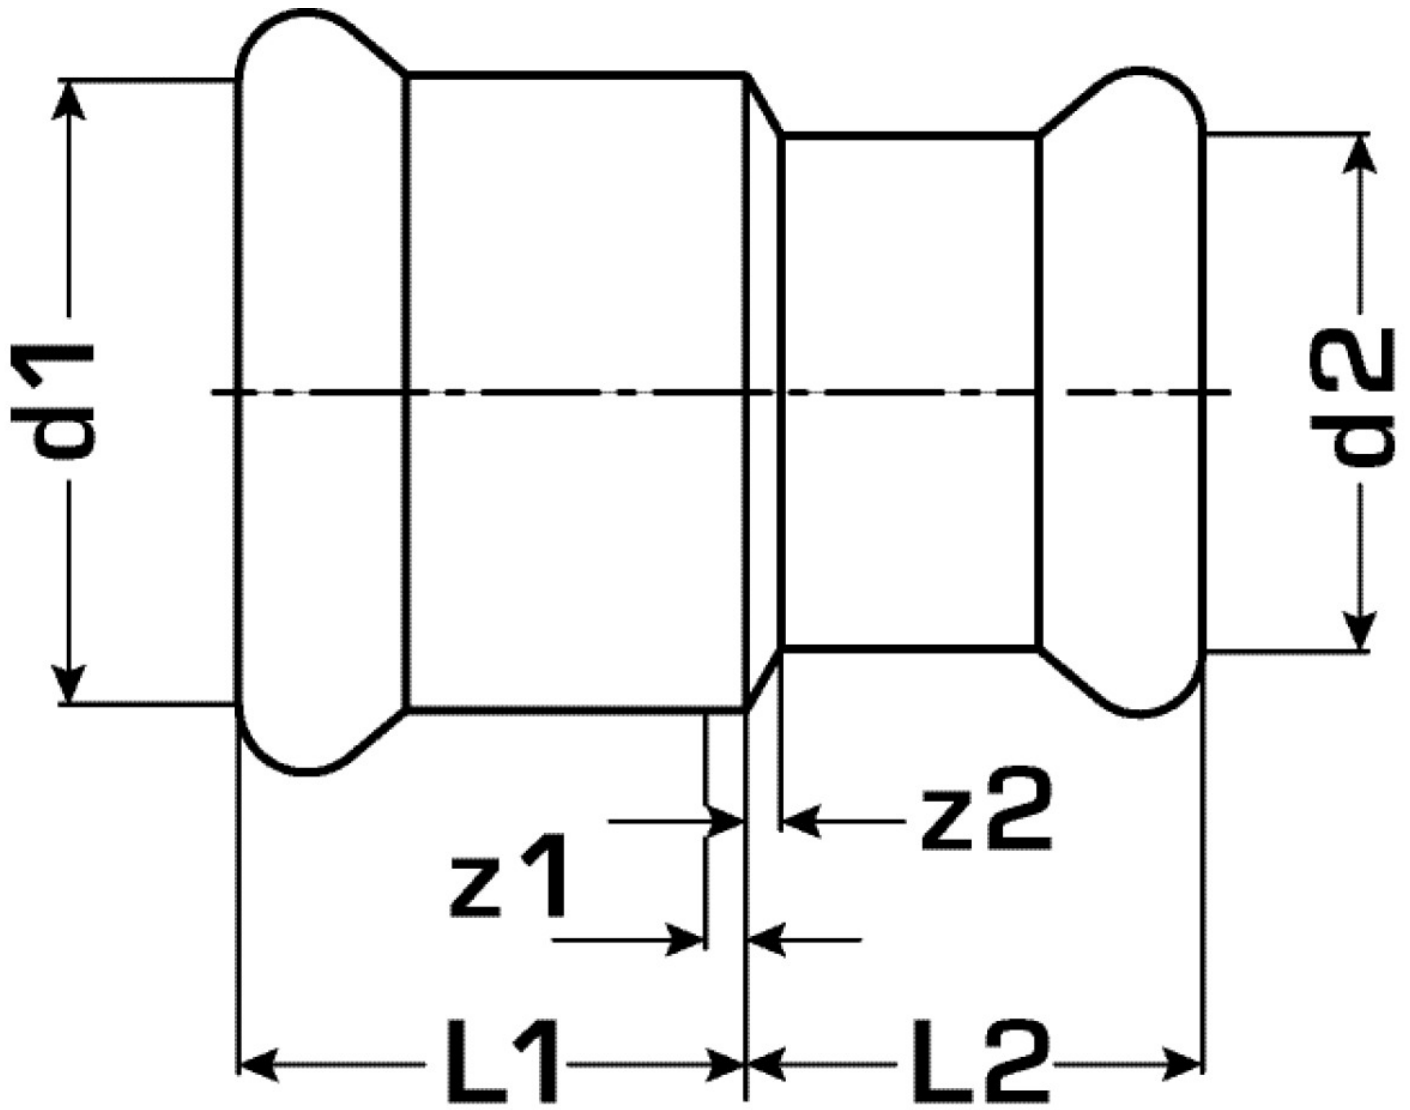

COPPER FIX

COF412 COPPERFIX copper press-reducer
female/female 54/42

52602HG0

Areas of application

Press-fit reducer f/m straight made of copper, incl. EPDM sealing elements, "leak before pressed"

Press contour: M

Approvals:

Specifications

Article information

port 1	Pressmuffe
port 2	Pressmuffe
execution	1-part
design	gerade
press contour	M

Product information

VPE1	1,00 SA1
VPE2	10,00 KT1
weight	0,395 KGM
text	COPPERFIX copper press-reducer female/female
INTRNR	74122000
main material group	COPPERFIX
material group	KUPFER pressfittings
code	COF412

Art. No	label	d1 mm	d2 mm	L1 mm	L2 mm	z1 mm	z2 mm
52602HG0	54/42	54	42	46	34	11	4