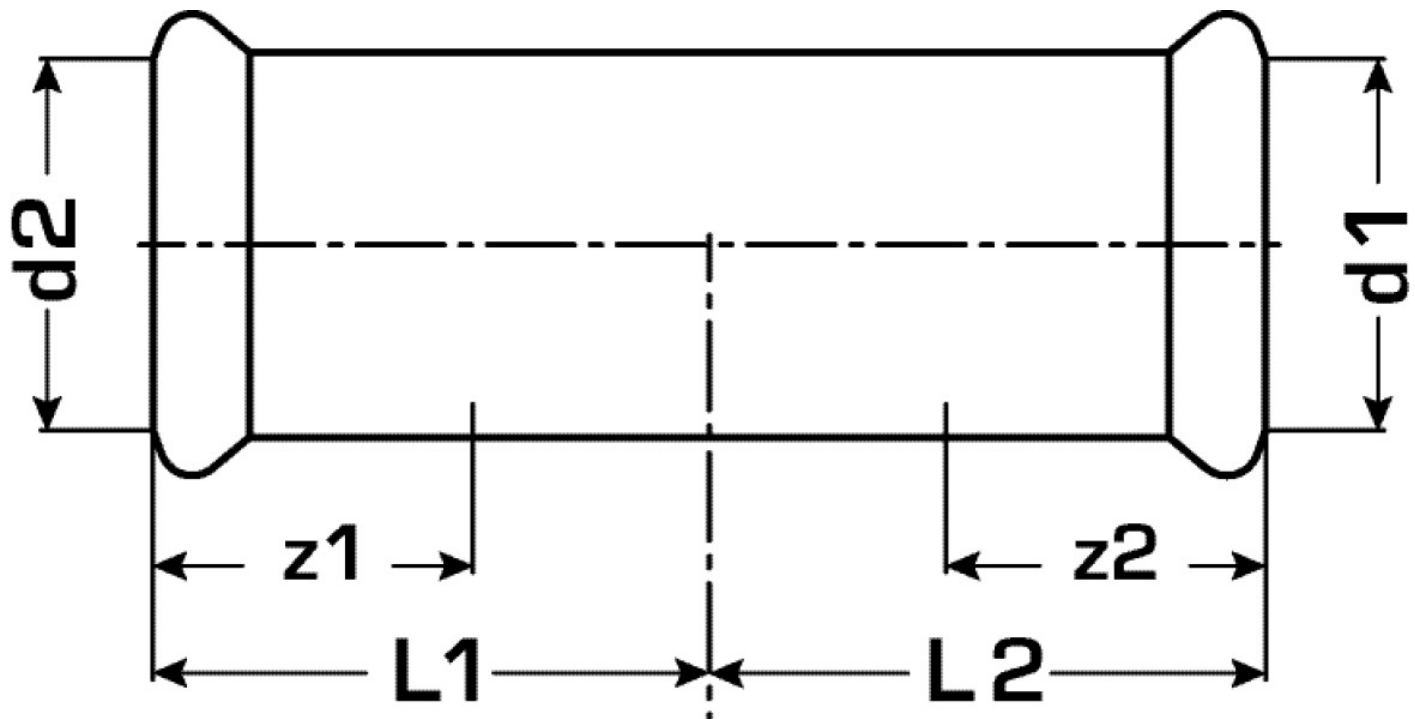

Art. No	label	d1 mm	d2 mm	L1 mm	L2 mm	z1 mm	z2 mm
52605BB0	15	15	15	40	40	20	20