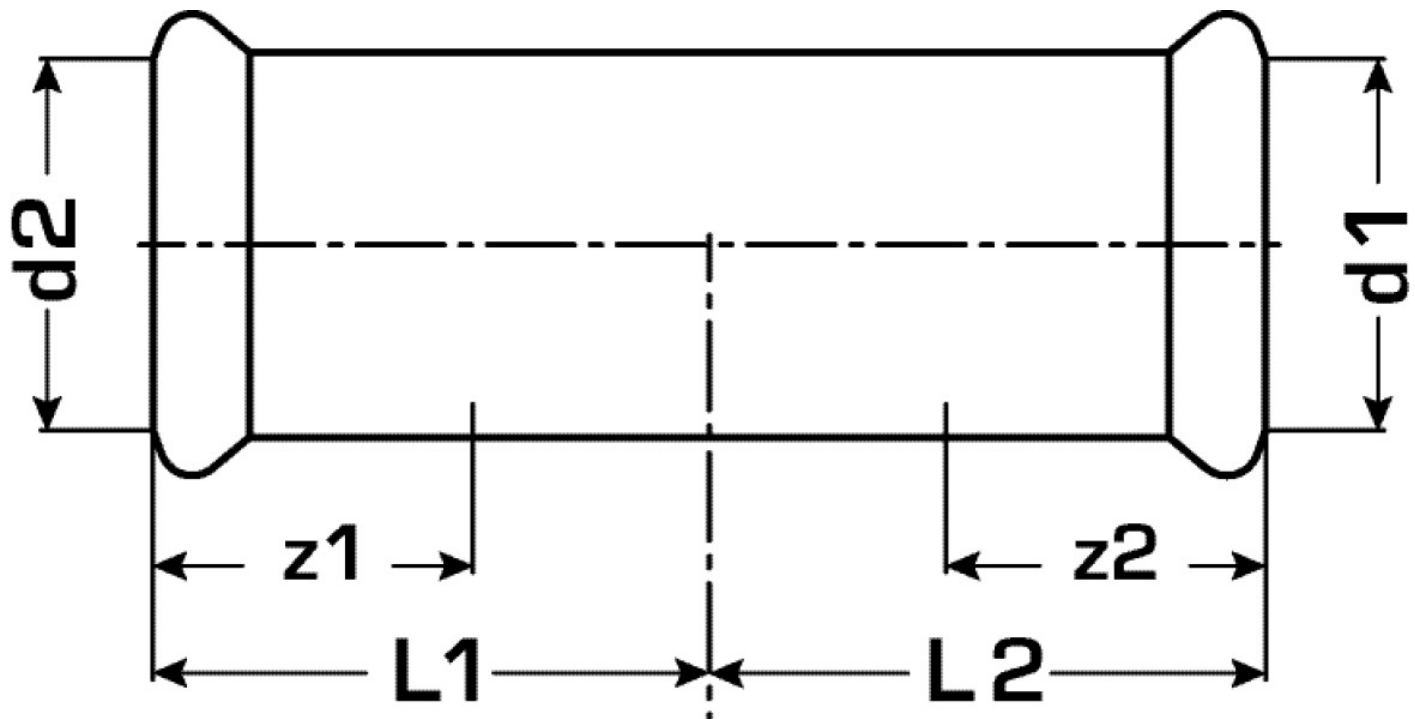

COPPER FIX

COF415 COPPERFIX copper press-fit repair coupling 28

52605EE0

Areas of application

Press-fit repair coupling straight made of copper, incl. EPDM sealing components, "leak before pressed"

Press contour: M

Approvals:

Specifications

Article information

port 1	Pressmuffe
port 2	Pressmuffe
execution	1-part
design	gerade
press contour	M

Product information

VPE1	5,00 SA1
VPE2	40,00 KT1
weight	0,119 KGM
text	COPPERFIX copper press-fit repair coupling
INTRNR	74122000
main material group	COPPERFIX
material group	KUPFER pressfittings
code	COF415

Art. No	label	d1 mm	d2 mm	L1 mm	L2 mm	z1 mm	z2 mm
52605EE0	28	28	28	46	46	23	23