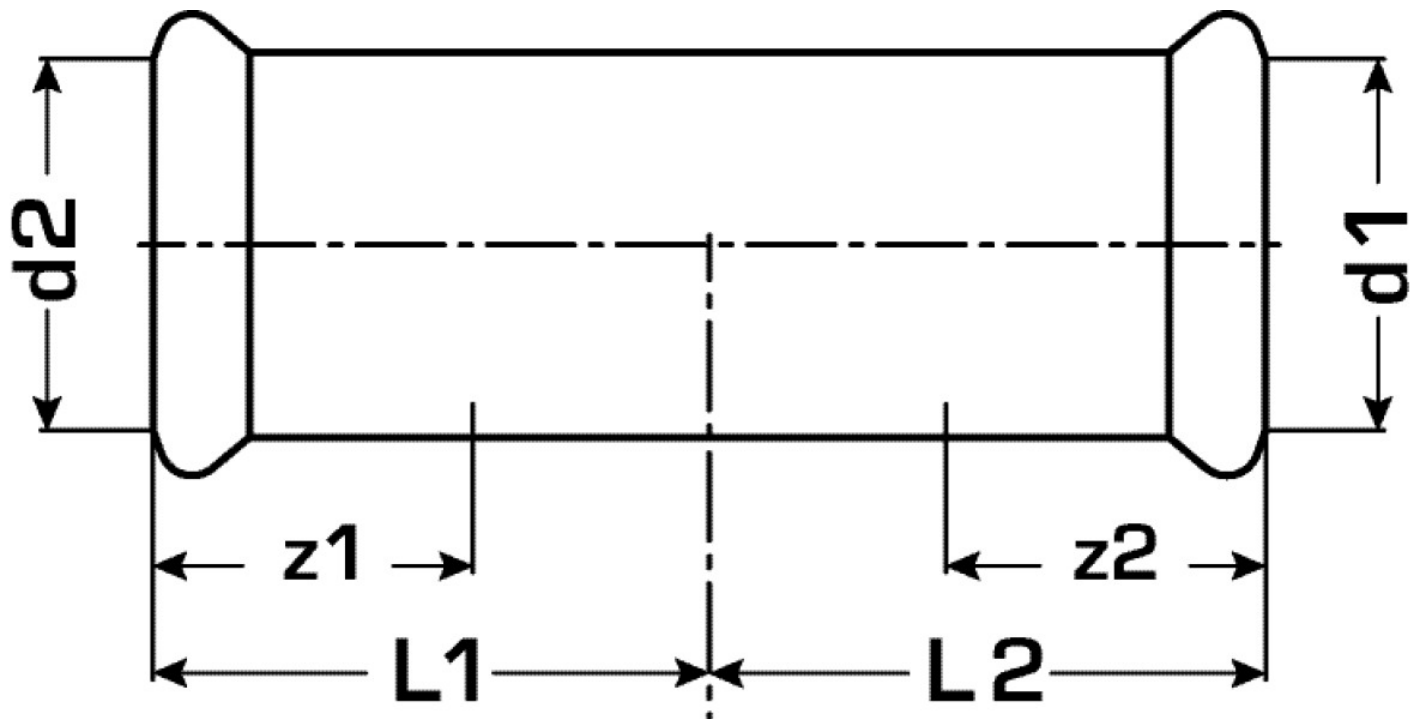

COPPER FIX

COF415 COPPERFIX copper press-fit repair coupling 54

52605HH0

Areas of application

Press-fit repair coupling straight made of copper, incl. EPDM sealing components, "leak before pressed"

Press contour: M

Approvals:

Specifications

Article information

port 1	Pressmuffe
port 2	Pressmuffe
execution	1-part
design	gerade
press contour	M

Product information

VPE1	1,00 SA1
VPE2	10,00 KT1
weight	0,370 KGM
text	COPPERFIX copper press-fit repair coupling
INTRNR	74122000
main material group	COPPERFIX
material group	KUPFER pressfittings
code	COF415

Art. No	label	d1 mm	d2 mm	L1 mm	L2 mm	z1 mm	z2 mm
52605HH0	54	54	54	71	71	36	36