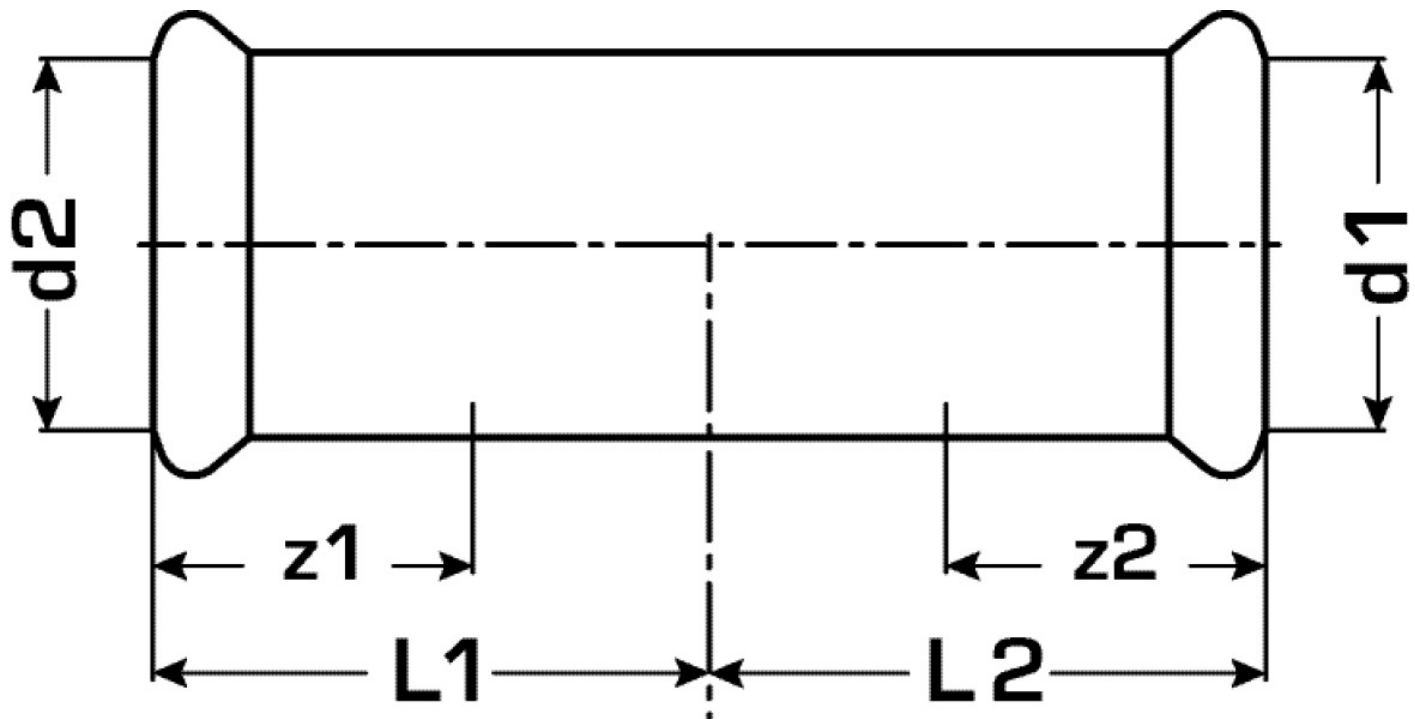

COPPER FIX

COF415 COPPERFIX copper press-fit repair coupling 76,1

52605JJ0

Areas of application

Press-fit repair coupling straight made of copper, incl. EPDM sealing components, "leak before pressed"

Press contour: M

Approvals:

Specifications

Article information

port 1	Pressmuffe
port 2	Pressmuffe
execution	1-part
design	gerade
press contour	M

Product information

VPE1	1,00 SA1
VPE2	20,00 KT1
weight	0,740 KGM
text	COPPERFIX copper press-fit repair coupling
INTRNR	74122000
main material group	COPPERFIX
material group	KUPFER pressfittings
code	COF415

Art. No	label	d1 mm	d2 mm	L1 mm	L2 mm	z1 mm	z2 mm
52605JJ0	76,1	76,1	76,1	55	55	50	50