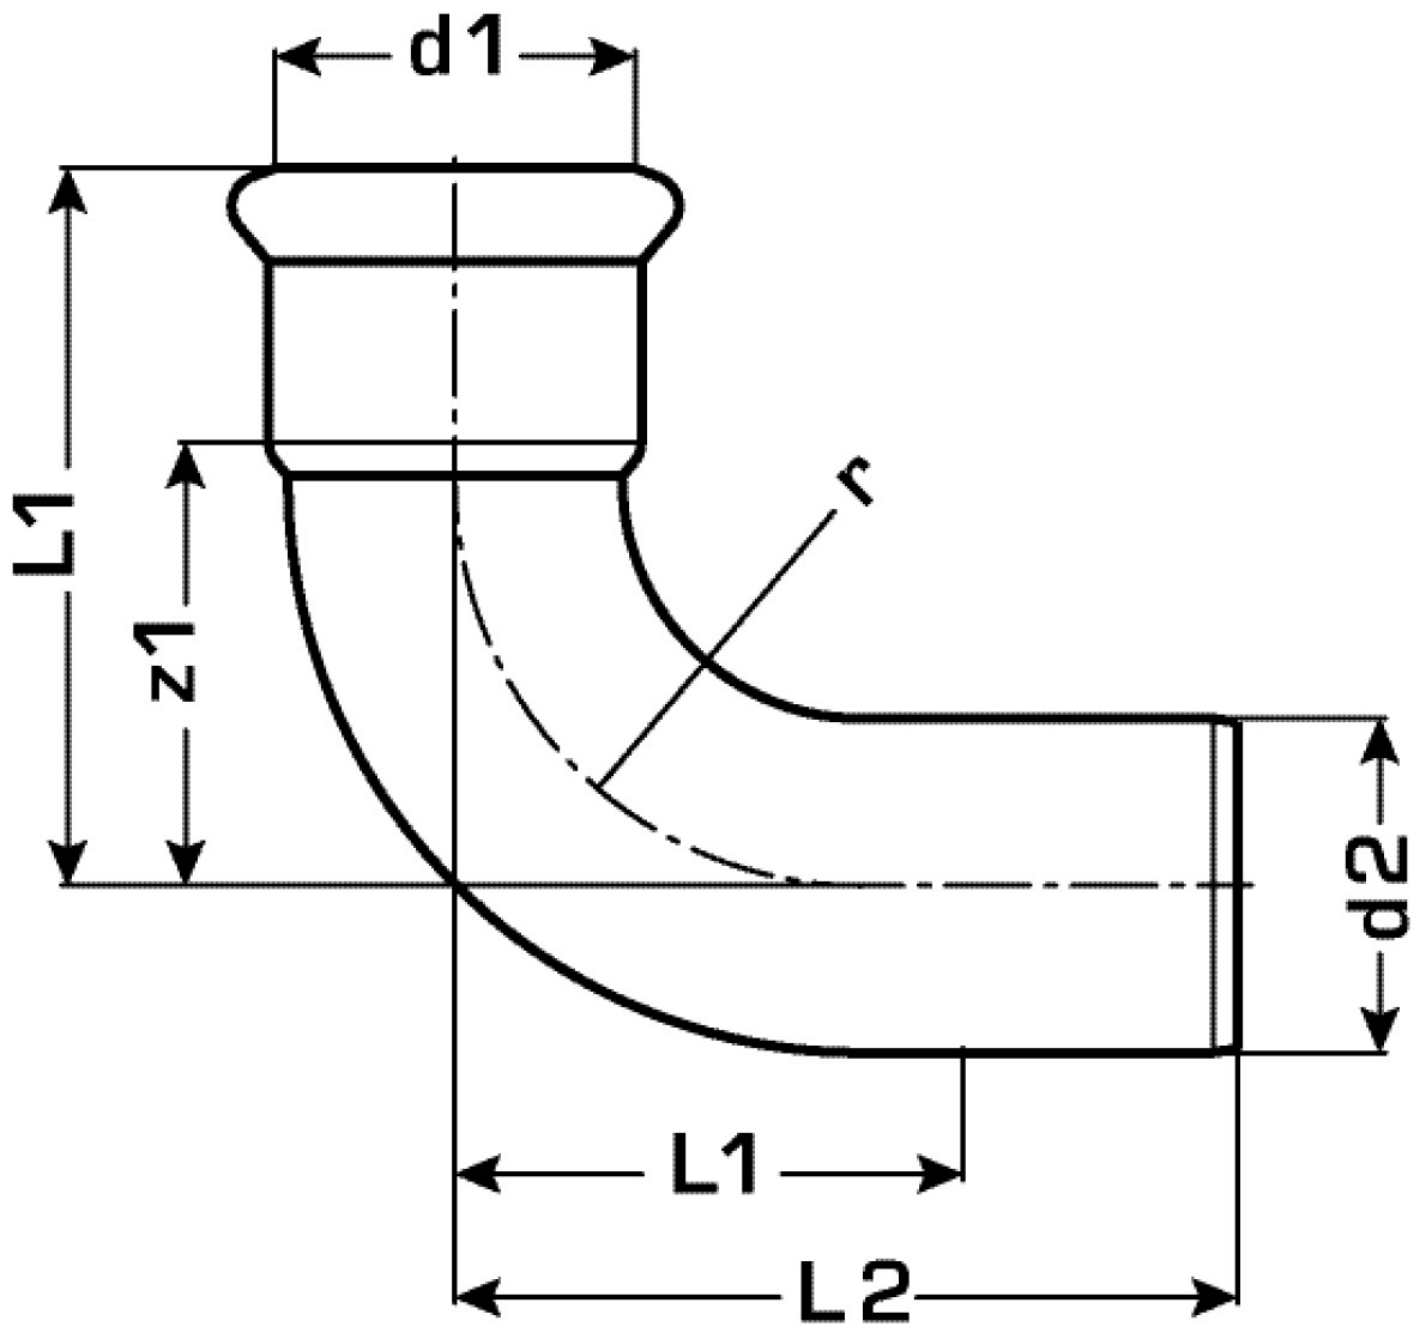

# COPPER FIX

COF421 COPPERFIX copper press-elbow 90°  
external/internal 22

52616DD0

## Areas of application

Press-elbow 90°, f/m, made of copper, incl. EPDM sealing components, "leak before pressed"

Press contour: M

Art. No	label	d1 mm	d2 mm	L1 mm	L2 mm	z1 mm	z2 mm
52616DD0	22	22	22	47	58	27	38