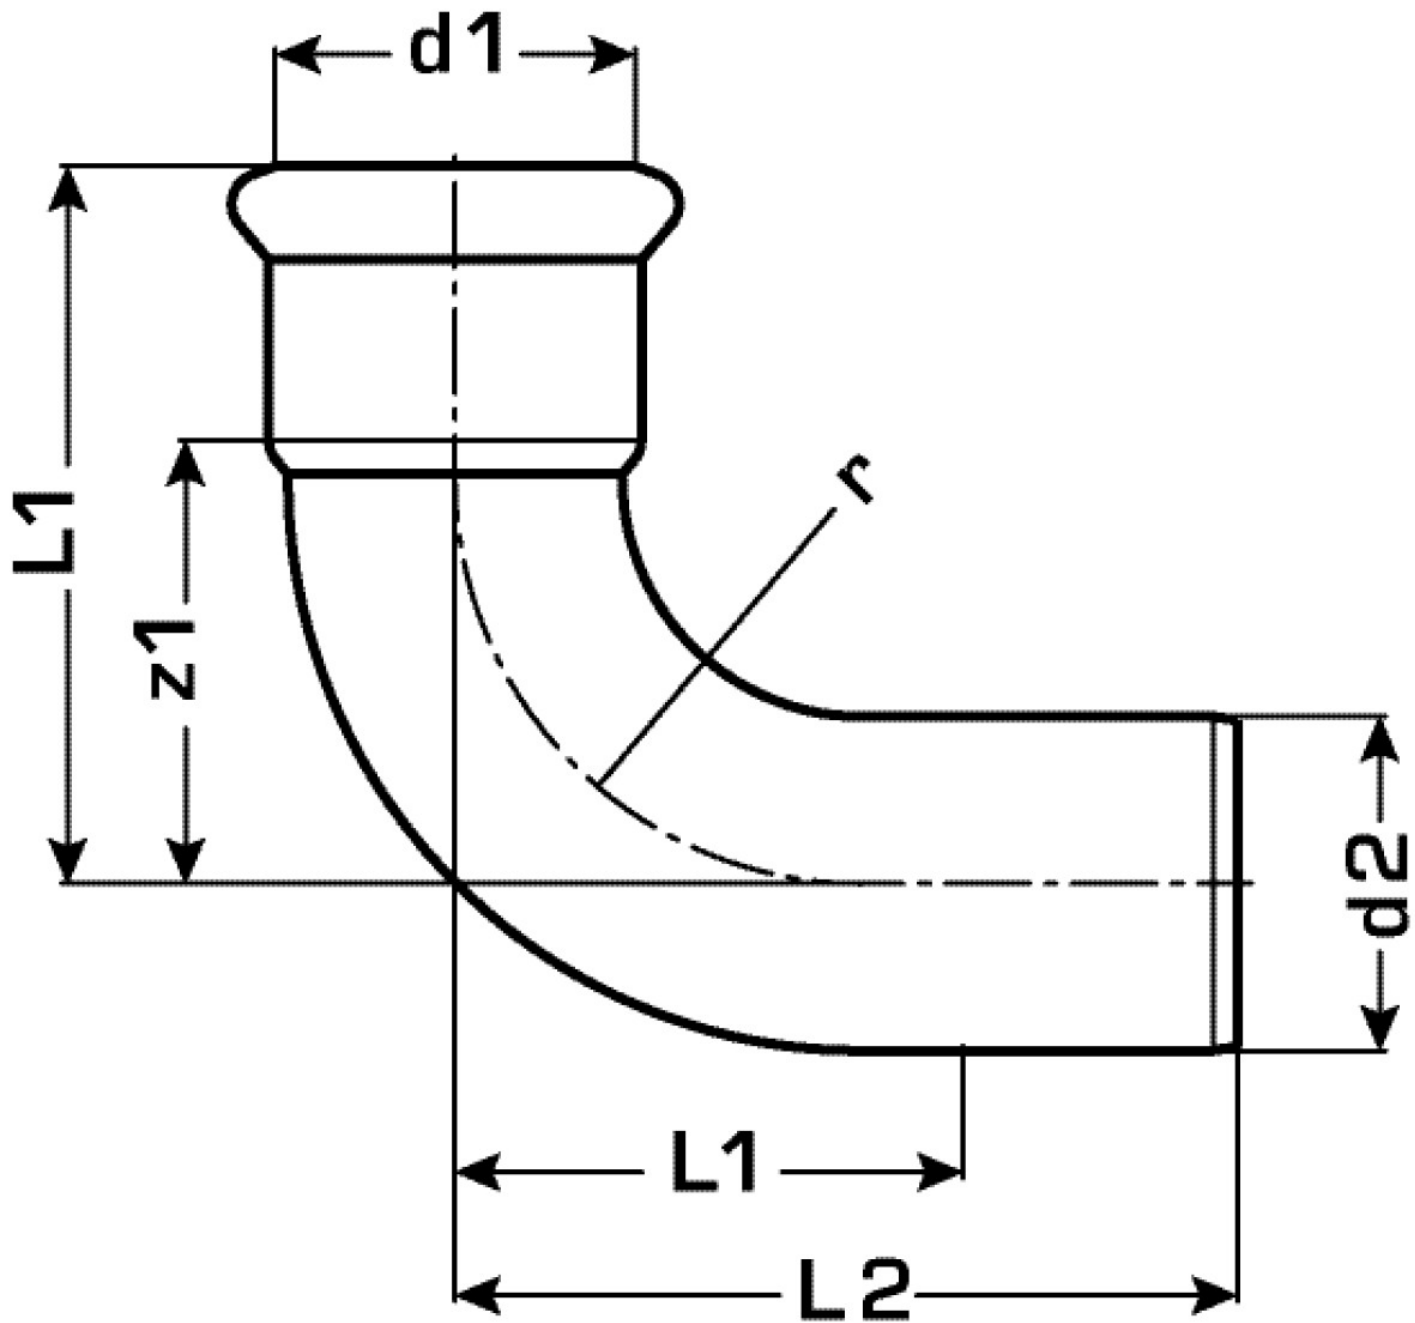

# COPPER FIX

COF421 COPPERFIX copper press-elbow 90°  
external/internal 54

52616HH0

## Areas of application

Press-elbow 90°, f/m, made of copper, incl. EPDM sealing components, "leak before pressed"

Press contour: M

Art. No	label	d1 mm	d2 mm	L1 mm	L2 mm	z1 mm	z2 mm
52616HH0	54	54	54	100	120	66	86