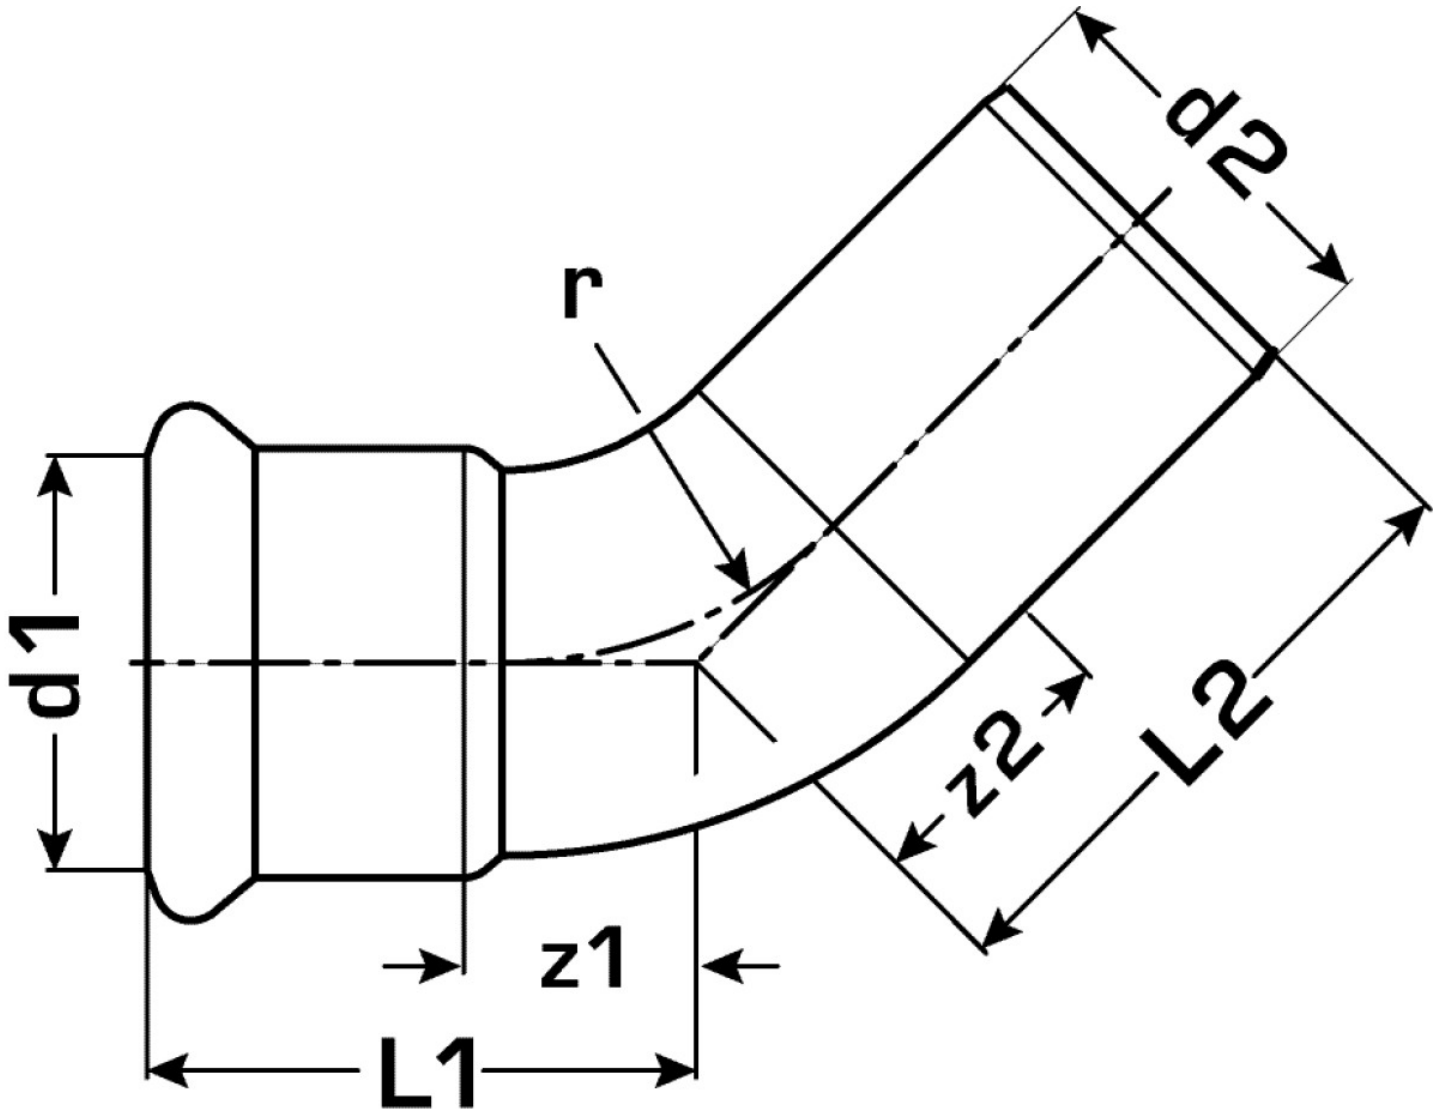

COPPER FIX

COF426 COPPERFIX copper press-elbow 45°
male/female 15

52621BB0

Areas of application

Press-elbow 45°, female/male, made of copper, incl. EPDM sealing components, "leak before pressed"

Press contour: M

Product information

VPE1	10,00 SA1
VPE2	200,00 KT1
weight	0,038 KGM
text	COPPERFIX copper press-elbow 45° male/female
INTRNR	74122000
main material group	COPPERFIX
material group	KUPFER pressfittings
code	COF426

Art. No	label	d1 mm	d2 mm	L1 mm	L2 mm	z1 mm	z2 mm
52621BB0	15	15	15	28	37	8	17