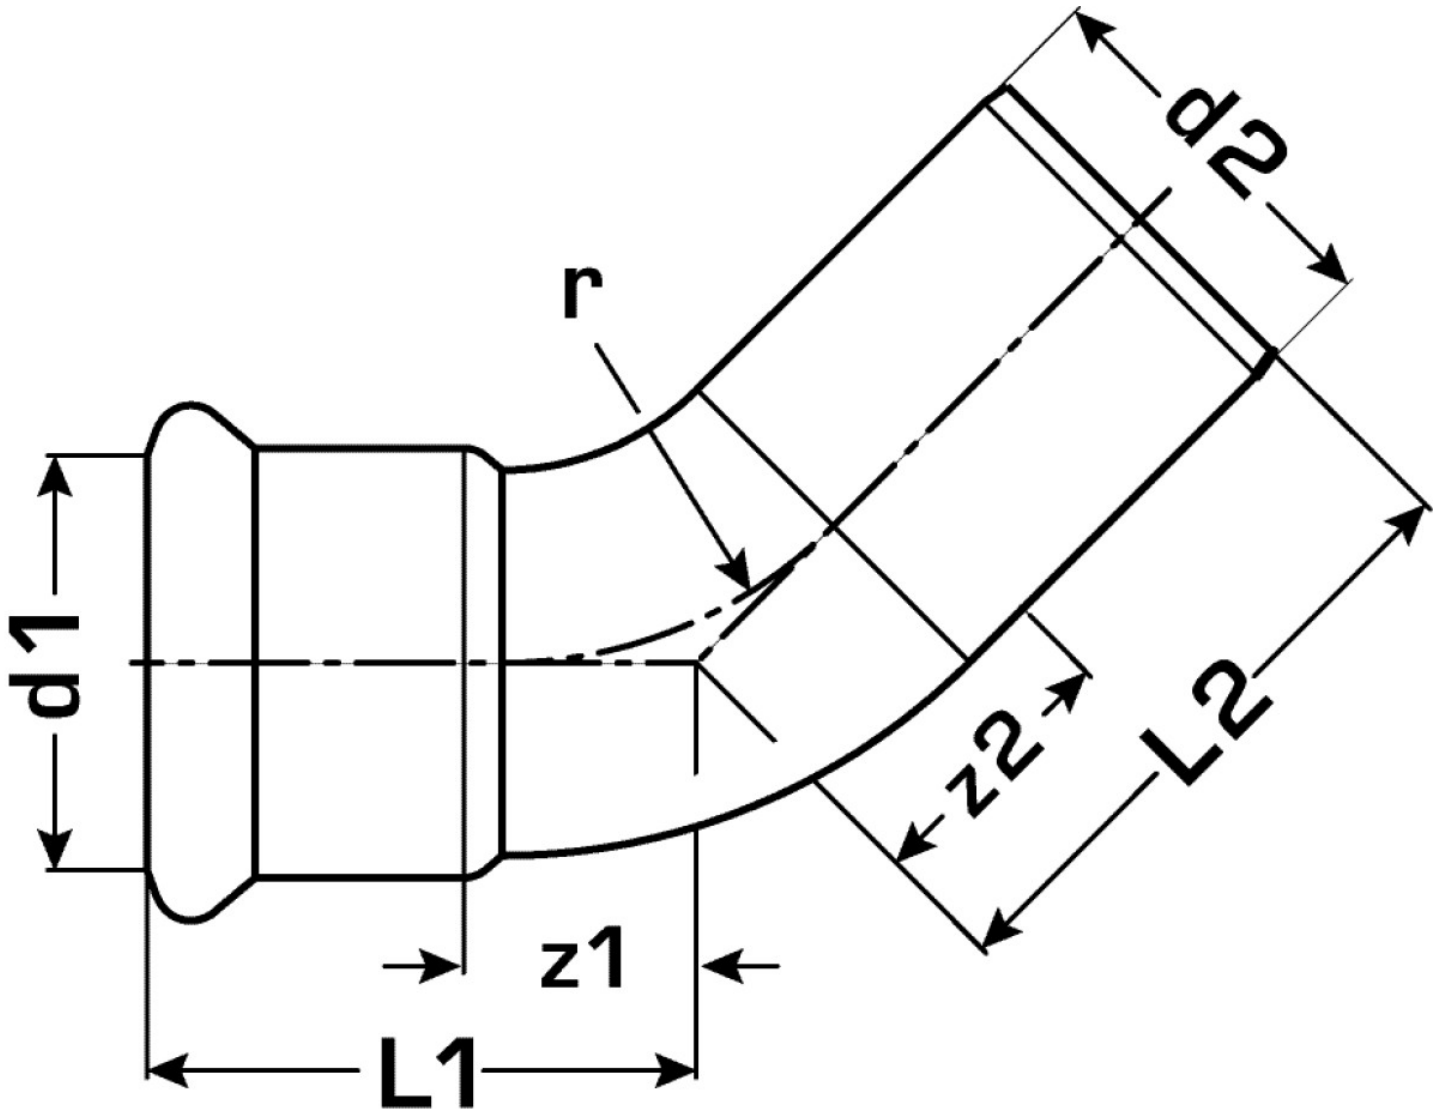

COPPER FIX

COF426 COPPERFIX copper press-elbow 45°
male/female 18

52621CC0

Areas of application

Press-elbow 45°, female/male, made of copper, incl. EPDM sealing components, "leak before pressed"

Press contour: M

Approvals:

Specifications

Article information

port 1	Pressmuffe
port 2	Pressmuffe
execution	1-part
design	Bogen
angle	45 °
press contour	M

Product information

VPE1	10,00 SA1
VPE2	150,00 KT1
weight	0,046 KGM
text	COPPERFIX copper press-elbow 45° male/female
INTRNR	74122000
main material group	COPPERFIX
material group	KUPFER pressfittings
code	COF426

Art. No	label	d1 mm	d2 mm	L1 mm	L2 mm	z1 mm	z2 mm
52621CC0	18	18	18	29	39	9	19