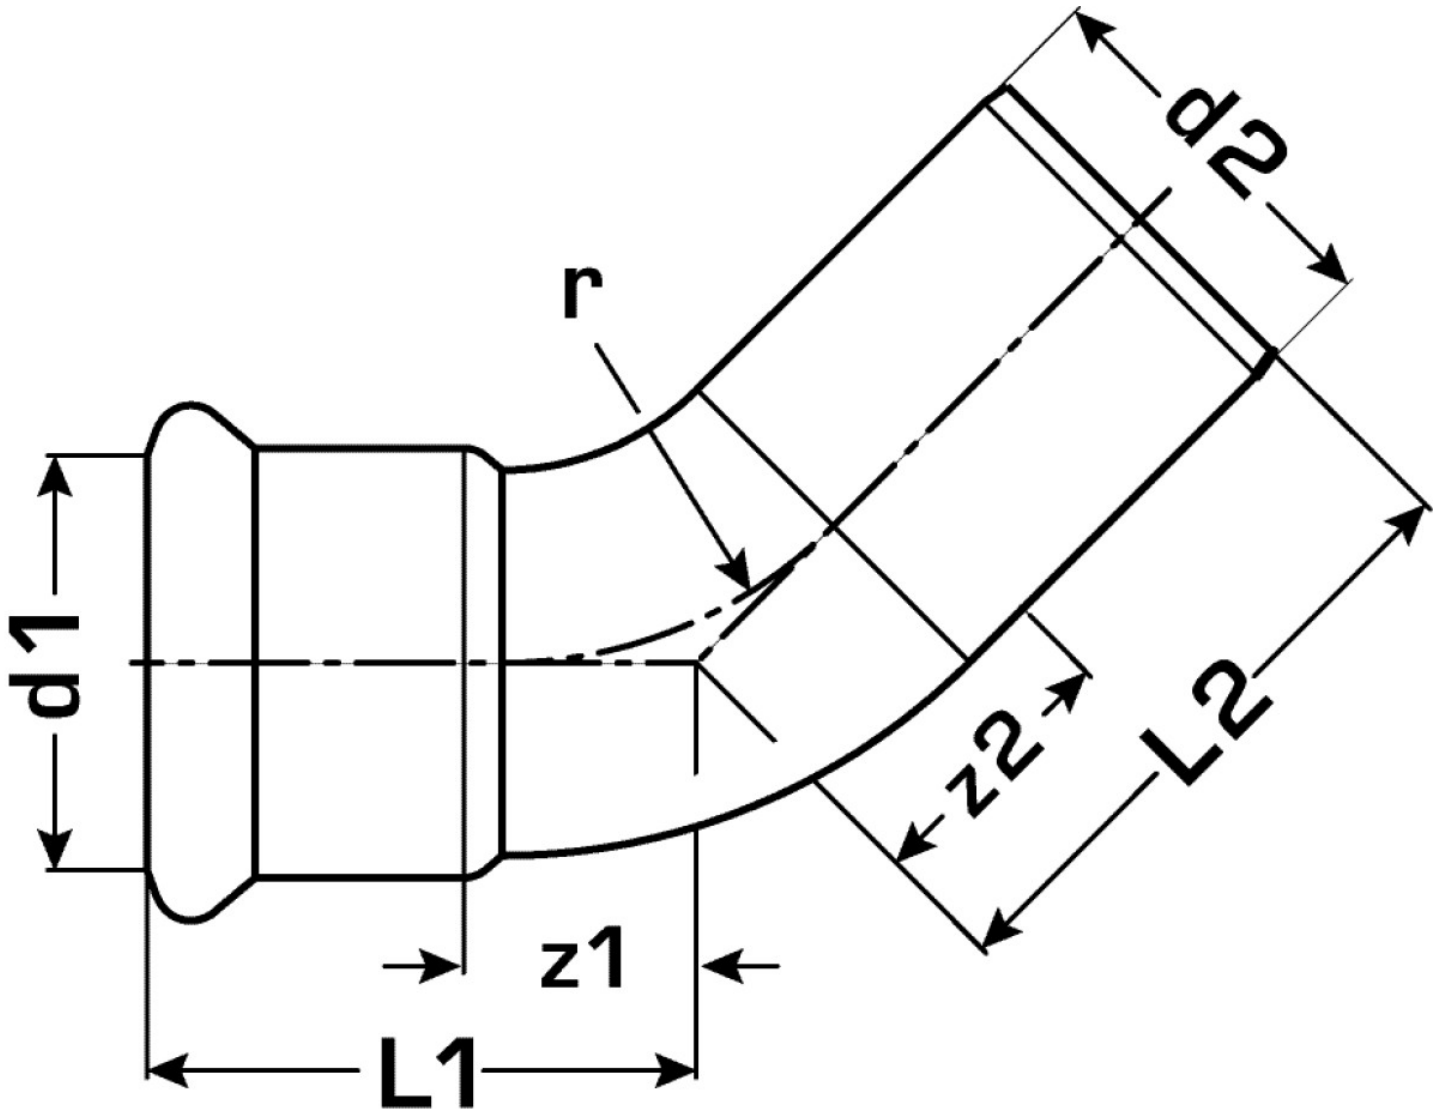

COPPER FIX

COF426 COPPERFIX copper press-elbow 45°
male/female 42

52621GG0

Areas of application

Press-elbow 45°, female/male, made of copper, incl. EPDM sealing components, "leak before pressed"

Press contour: M

Product information

VPE1	1,00 SA1
VPE2	10,00 KT1
weight	0,224 KGM
text	COPPERFIX copper press-elbow 45° male/female
INTRNR	74122000
main material group	COPPERFIX
material group	KUPFER pressfittings
code	COF426

Art. No	label	d1 mm	d2 mm	L1 mm	L2 mm	z1 mm	z2 mm
52621GG0	42	42	42	51	71	21	41